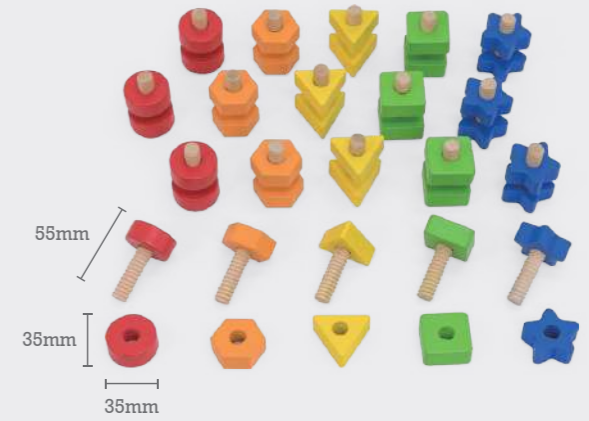

Size: 270 x 60 x 188 mm

Tracing Board

This tracing board comes in a compact size for children to hold and for table top use. The gently engraved curved grooves make it ideal for children to control the handmovement and form muscle memory through repeated tracing. Promote fine motor control, hand-eye coordination and handwriting.

Includes 20 pairs of nuts and bolts in 5 bright colors and shapes. Twist these colorful shapes on and off. Super fun for mix and match! Promote counting, sorting and fine motor skills and encourage problem solving and constructive play. Come with a cotton bag for easy storage.