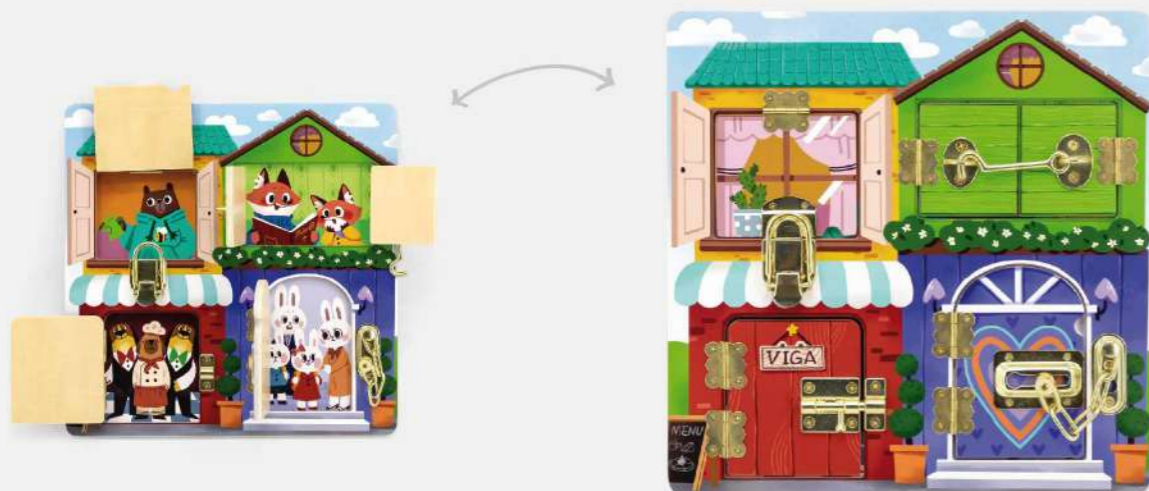

18M+

44653 Lock & Latch

This tabletop lock and unlock board features 4 different latches for children to figure out, and they will be delighted to find out what animal friends are doing behind the windows or doors.

One bear, two foxes, three dogs, and four rabbits!

Build fine motor skills while discovering vibrant colors, numbers, animals and more.

Size: 300 x 300 x 22 mm

18M+

44672 Skill Board - Dressing Magician

Let's help the little magician to dress and practice your dressing skill with buttons, zip, buckle, lace and belt! Each skill is attached on a separate, removable wooden puzzle piece for easy practice.

Children can remove the pieces and find little surprises hidden underneath. Helps children to practice motor skills and learn basic skills.

Size: 300 x 300 x 25 mm