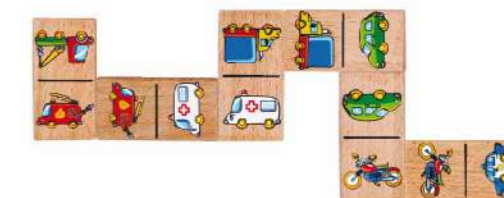

59623 Vehicles

44566 Wall-unpicking

A fantastic suspenseful wall-unpicking game, which offers great entertainment. Build the wall, decide who starts, then use a squirrel stick take turns to push out one brick at a time. Be careful! Don't knock pine cones off the wall. Suitable for 2 players and perfect for training kids' vision and touch. Great game for parents and kids to interact.

A very creative puzzle toy for kids to play, improve their hands-on ability and imagination, cultivate logic thinking, expand knowledge, and more.

Size: 250 x 175 x 80mm

SCAN to watch videos