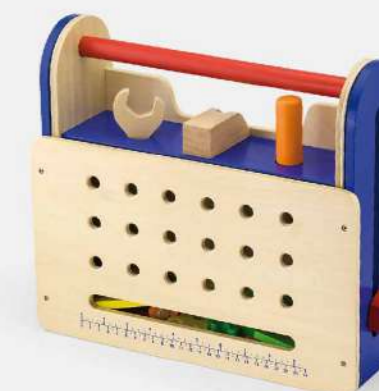

This awesome 32 piece tool set includes a foldable tool box, a screwdriver, hammer, wrench, 3 gears, 6 hole connectors, 4 nails, 8 bolts and 8 nuts. It's a treasure trove for curious young builders. It's easy for carrying, just fold, and go! Size: 350 x 290 x 305 mm