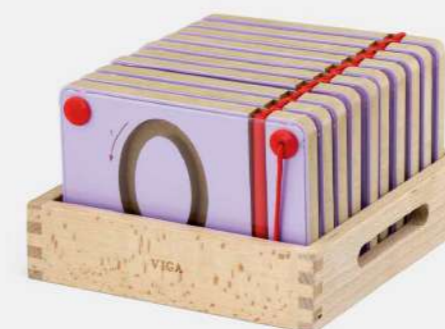

50339 Magnetic Writing Board Number 10pcs Set

Size: 180 x 115 x 200 mm