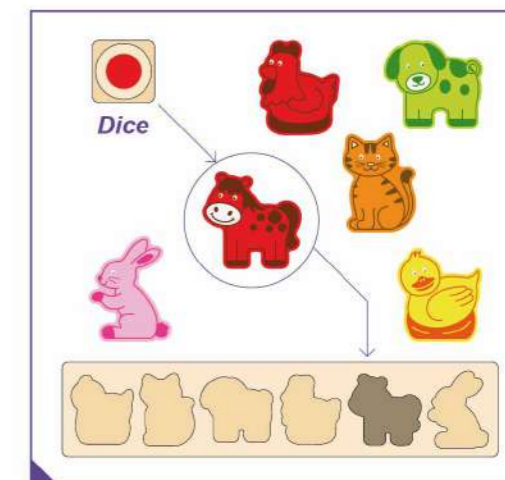

2nd Way: Matching Colors

Play with only the colour dice. Take the block by colour according to the dice shown to fill the plate.