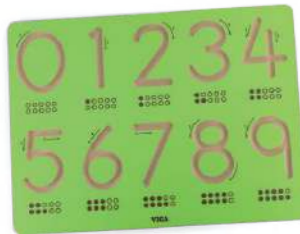

Size: 270 x 60 x 188 mm

Tracing Board

This tracing board comes in a compact size for children to hold and for table top use. The gently engraved curved grooves make it ideal for children to control the handmovement and form muscle memory through repeated tracing. Promote fine motor control, hand-eye coordination and handwriting.

Size: Board: 300 x 225 x 9 mm / Pen: 10 x 10 x 100 mm

44695 Lowercase

44696 Uppercase

44697 Patterns

44698 Numbers

44699 Shapes

44700 Transportation

44694 Nuts & Bolts (40 pcs)