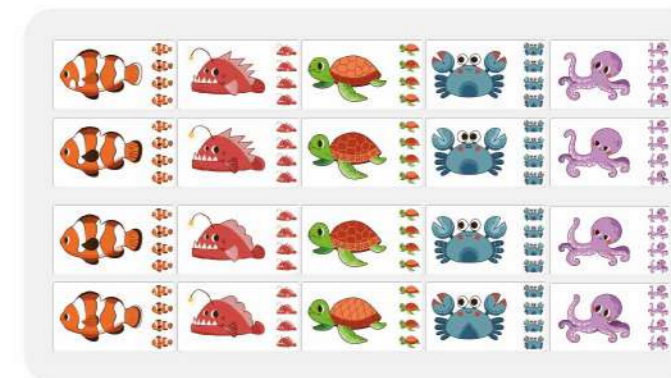

44638 Comparison Game - Sea Secret

This game of observation and comparison includes a game board and 10 double-sided game cards. Take off the wooden covers and find which one of the four sea animals given is hiding beneath the corals! Increase the difficulty level by taking off less covers. Challenge your friends or family to see who is the fastest to find the correct animal. The first player to find the correct one wins the card, and who gets the most cards wins! Develop visual acuity and concentration.
Size: 282 x 185 x 33 mm