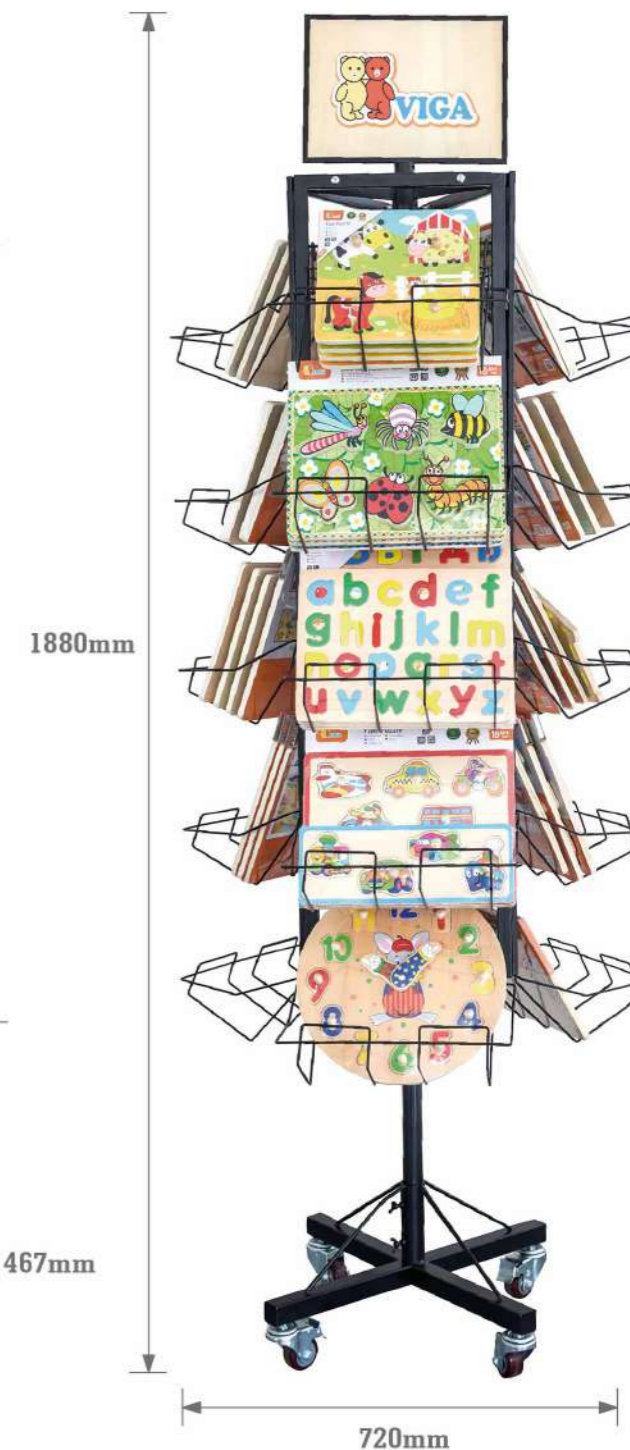

50311 Flat Puzzle Display Stand
Perfect displayer for flat puzzles or any other flat toys for better showing and saving space.
Size: 1880 x 720 x 720 mm