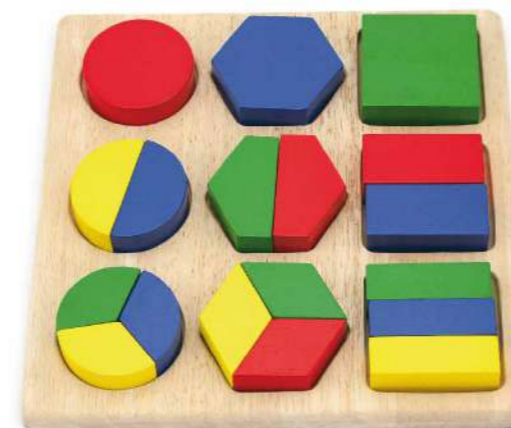

Tactile Puzzle

This tactile puzzle includes 5 brightly coloured wooden puzzle pieces with matching texture underneath. A fun way to develop sense of touch and observation.

Size: 220 x 220 x 17 mm

50663 Block Puzzle - Shapes

This is a solid Block Puzzle with a base made of high quality beech wood and strong wooden knobs.

It also has extra large wooden knobs for little children to grasp easily.

Matching animals and shapes, it is a perfect toy for little ones to improve hand-eye coordination and visual perception skills.

Size: 245 x 245 x 55 mm

Shape Block Puzzles

18 pcs handcraft geometric blocks printed by hand make up to 9 characters. Extra thick wooden pieces, easy for children to take.

Size: 200 x 200 x 25 mm

58573 Shape Block Puzzles

Size: 245 x 245 x 30 mm