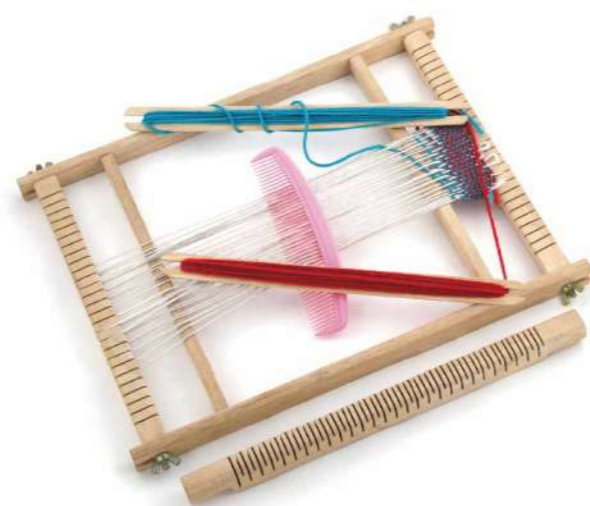

SCAN to watch videos

SCAN to watch videos

3+

51366 Weaving Loom

An excellent loom for the beginning weaver.
Size: 380 x 140 x 165 mm

58392 Weaving Loom

An excellent loom for the beginning weaver.
Size: 300 x 400 x 20 mm