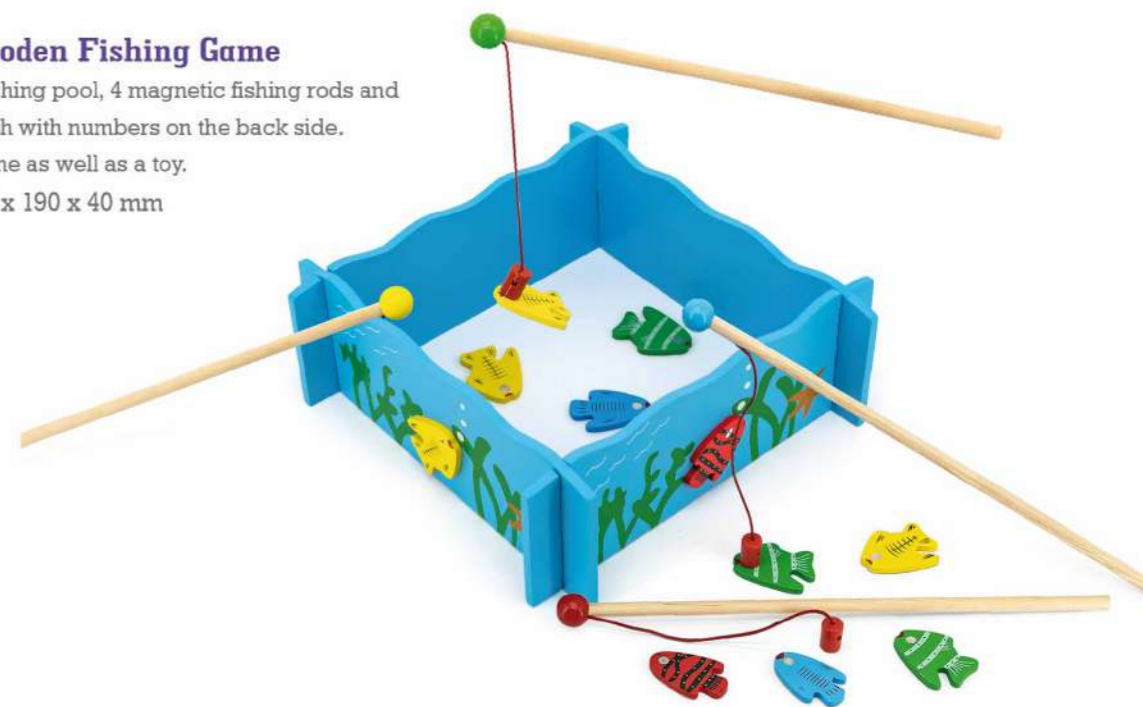

18M+

SCAN to watch videos

44546 Wooden Fishing Game

This is a fishing game table. It includes 1 game table, 4 fishing rods and 40 fish. There are four colors of fish, and each fish has a number on the back. Children can not only play fishing competitions, but also number games. It helps to improve children's hand-eye coordination, digital cognitive ability and motor skills. Size: 450 x 450 x 110 mm

18M+

44673 Magnetic Fishing Game

This magnetic fishing game comes with 2 magnetic fishing rods, a turntable, 26 fishes and 14 pcs stickers of lovely sea animals. Use the turntable to decide which fish to catch and find the one with the matching colour and shape. The alphabet printing on the back of the fishes also allows children to play letter games. Use sea animals stickers to decorate unique underwater scene of your own! Ideal for improving colour and pattern recognition, hand-eye coordination and fine motor skills. Size: 207 x 207 x 70 mm

18M+

56305 Wooden Fishing Game

It contains a fishing pool, 4 magnetic fishing rods and 20 pieces of fish with numbers on the back side. Play it as a game as well as a toy. Box size: 250 x 190 x 40 mm

SCAN to watch videos

3+

44678 Kid's Jump Rope

This bright coloured jump rope is excellent for use in school or at home. The rope is made of 100% durable cotton with adjustable length and the handles are made of sturdy natural wood. Specially designed for children to grasp comfortably and non-slip. Help to boost balance, coordination and physical strength.
 Wooden Handle: 115 x D30 mm
 Rope: 2.5 m