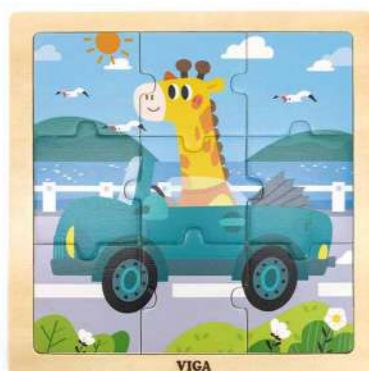

44629 **Car**

51426 Wooden 9-Piece-Puzzle 12pcs Set w/Storage Shelf

This is a special wooden storage for all 12 sets 9-pcs flat puzzle, which can drag you out of the mess and make everything neat and tidy.

Size: 230 x 275 x 235 mm