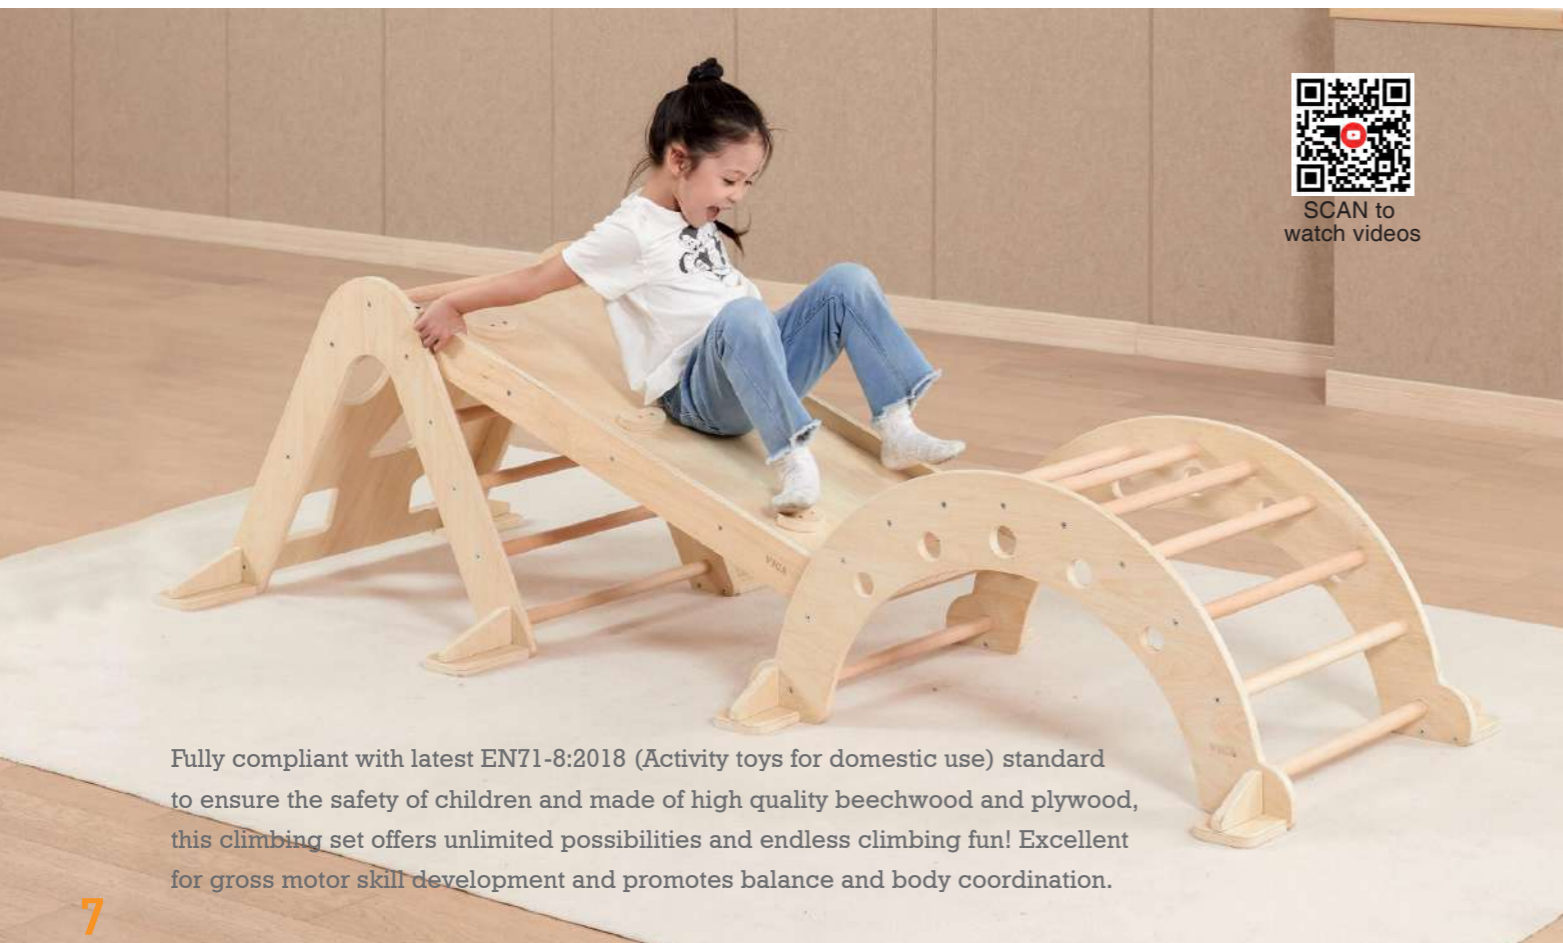

SCAN to watch videos

Fully compliant with latest EN71-8:2018 (Activity toys for domestic use) standard to ensure the safety of children and made of high quality beechwood and plywood, this climbing set offers unlimited possibilities and endless climbing fun! Excellent for gross motor skill development and promotes balance and body coordination.

3+

44718 Wall Activity Panel - Percussion Instruments

*This music wall activity panel features 12 percussion instruments that allow children to explore different sounds and rhythm of the percussion world.

*All 12 instruments can be taken off from the panel, ideal for a number of children to conduct 'mini concert' in the classroom, creating memorable music moments and gain valuable skills in music composition.

*All instruments are made from high quality beechwood to ensure durability and tone quality.

*Featuring 2 hand bells, 1 triangle with stick, 1 wood sounder, 2 cymbals, 1 tambourine, 2 handle sleigh bells, 2 maracas, 1 guiro with stick, 1 castanets, 1 jingle stick, 2 claves/rhythm sticks and 1 xylophone with stick.

Size: 750 x 480 x 66 mm