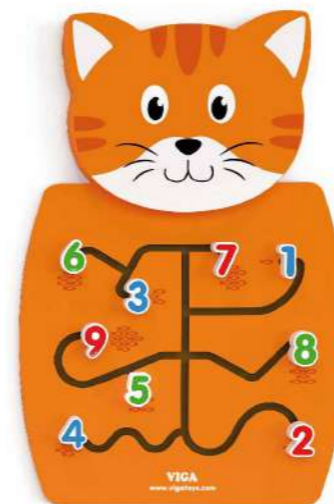

50676 Matching Numbers

A wall toy of matching numbers with corresponding drawings by moving the number blocks along the track.
Size: 360 x 550 x 35 mm