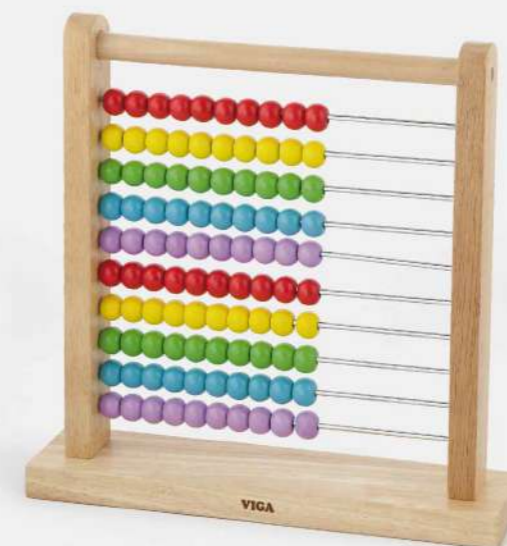

Size: 250 x 155 x 80 mm

50660 Balance Scales

Made of high quality beech wood, this toy scale includes 1 stand, 2 load trays and 6 weights with 3 different sizes. The load trays can move on the scale arms to reach a balancing angle before loading the weights. Learn the theory of balance by playing with this toy.

Size: 280 x 215 x 85 mm

58483 Touch & Match Board

This toy is ideal for developing tactile skill, consists of 10 different sets of tactile materials.

Size: 275 x 110 x 40 mm

54224 Wooden Abacus
Size: 205 x 195 x 50 mm

58370 Wooden Abacus
Size: 265 x 280 x 75 mm

50493 Wooden Abacus
This abacus with solid rubber wood frame is very stable. The metal bars never warps and it is easy to move the beads.
Size: 305 x 310 x 75 mm