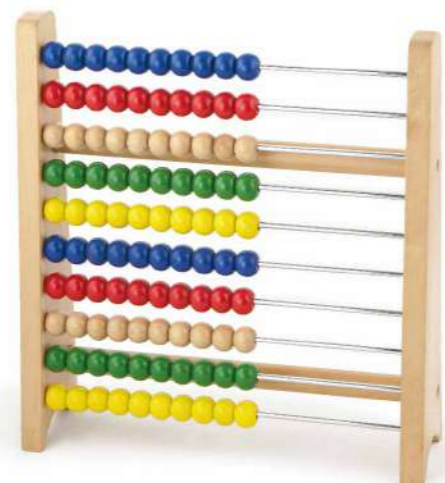

Size: 280 x 215 x 85 mm

58483 Touch & Match Board

This toy is ideal for developing tactile skill, consists of 10 different sets of tactile materials.

Size: 275 x 110 x 40 mm

54224 Wooden Abacus
Size: 205 x 195 x 50 mm

58370 Wooden Abacus
Size: 265 x 280 x 75 mm

50493 Wooden Abacus
This abacus with solid rubber wood frame is very stable. The metal bars never warps and it is easy to move the beads.
Size: 305 x 310 x 75 mm