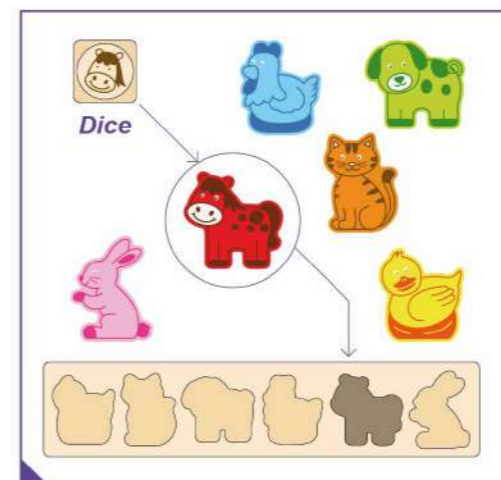

1st Way: Matching Animals

Play with only the animal dice. Take a corresponding animal block (any colour) to fit an animal shape hole on your plate.