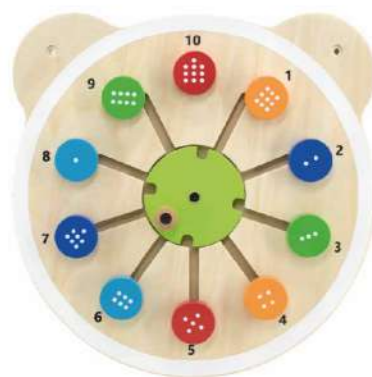

Size: 910 x 320 x 45 mm

18M+

SCAN to watch videos

This is a cute bear head toy set, designed to exercise children's color recognition ability, digital cognitive, hand-eye coordination and logical thinking ability, etc.

44553 Turning Windmill

Rotate one of the windmills, driven by gears, the other windmills will rotate together. In the same way, turn the gear to drive the windmill to rotate. It stimulates logic thinking ability.
Size: 300 x 300 x 30 mm