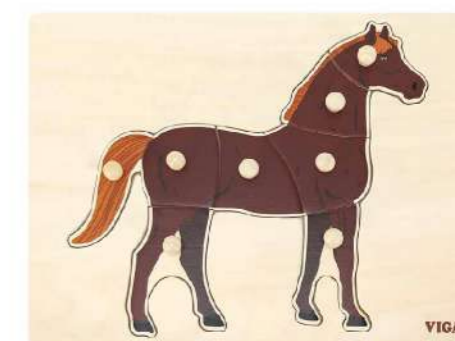

44607 **Horse**