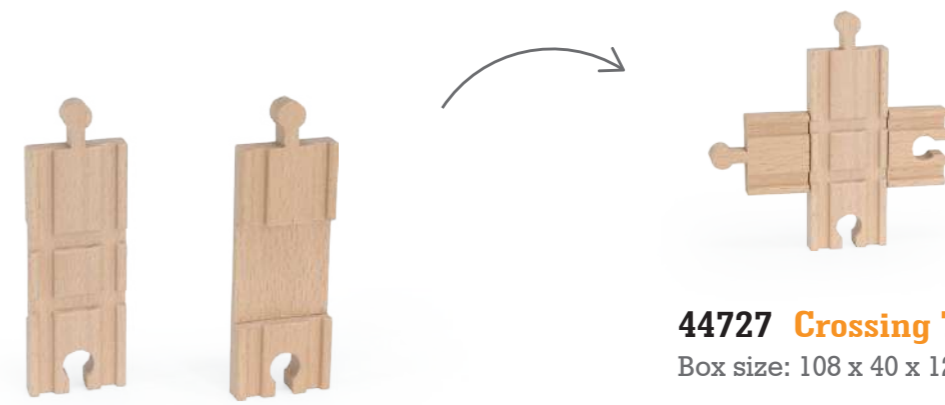

44723 Medium Straight Track (Pack of 4)
Box size: 145 x 40 x 12 mm

44724 Ascending Track (Pack of 2)
Box size: 215 x 40 x 12 mm

44725 Short Curved Track (Pack of 4)
Box size: 90 x 64 x 12 mm

44726 Long Curved Track (Pack of 4)
Box size: 158 x 96 x 12 mm