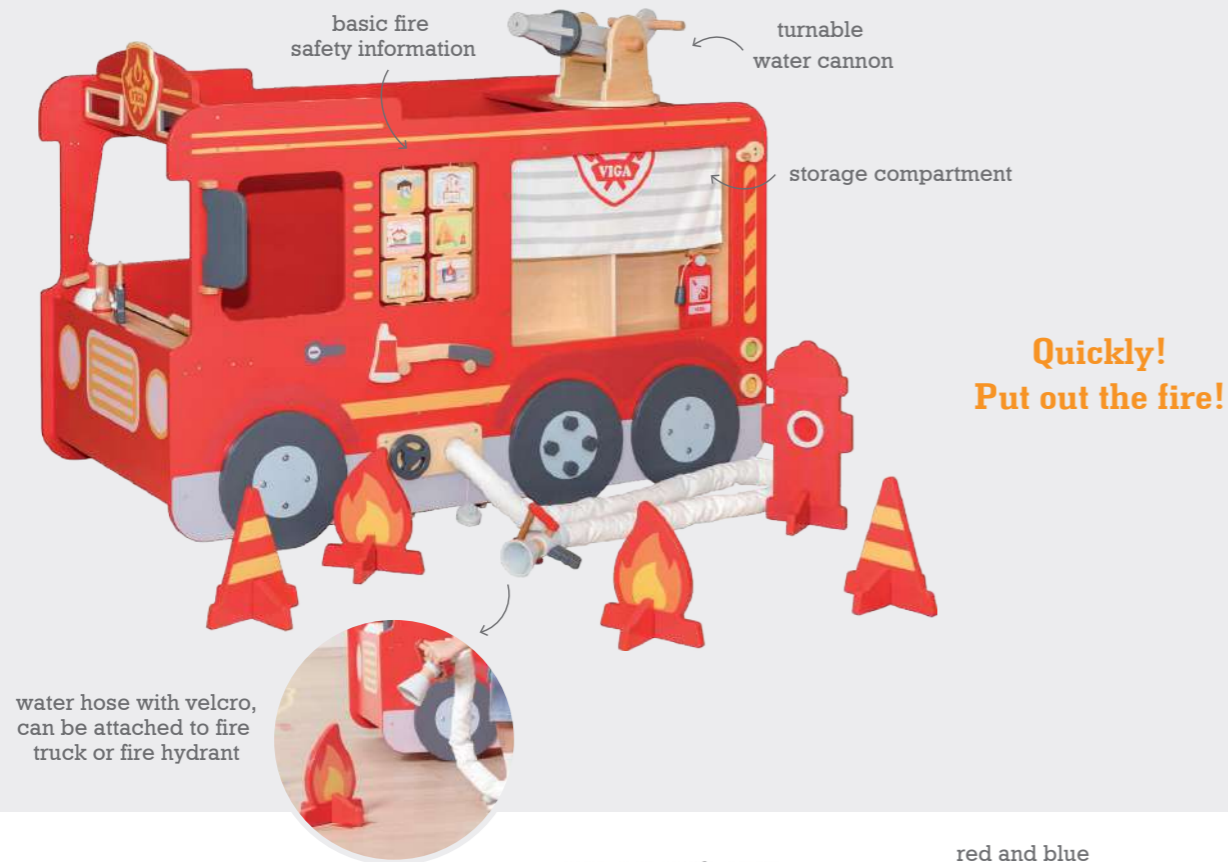

3+

44713 Firefighter Role Play Set (8 pcs)

Perfect addition to VIGA's Super Fire Engine, this role play set comes with 2 sets of firefighter costume and helmet, 2 walkie-talkies, a flashlight and a horn. The vest provides 2 pockets for little firefighters to store necessities while they are busy with rescue mission. Size of Firefighter costume: 410 x 455 mm

To the Rescue!

44712 Super Fire Engine

Enjoy realistic firefighter experience and learn about basic fire safety with VIGA's Super Fire Engine! Super fun and educational role play corner that welcomes several little firefighters to work together and finish the rescue mission. A driver is needed to sit in to control the fire engine and ring the siren, while other firefighters are busy with water cannon, water hose, and other necessities, such as ladder, hammer, fire extinguisher, fire hydrant, etc. Most importantly, the firefighters need to find a way out of the rescue track maze. Comes with a storage compartment to store all loose parts.