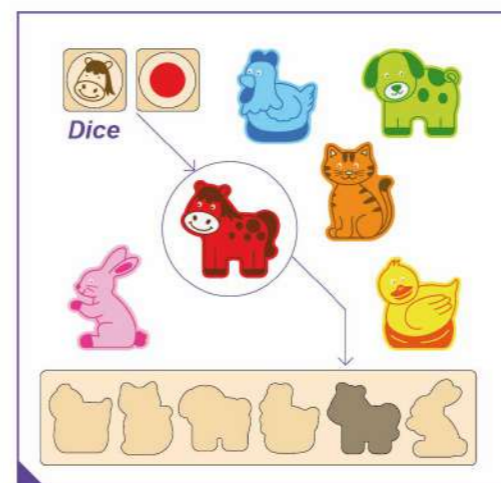

Box size: 320 x 210 x 45 mm

1st Way: Matching Animals

Play with only the animal dice. Take a corresponding animal block (any colour) to fit an animal shape hole on your plate.

2nd Way: Matching Colors

Play with only the colour dice. Take the block by colour according to the dice shown to fill the plate.