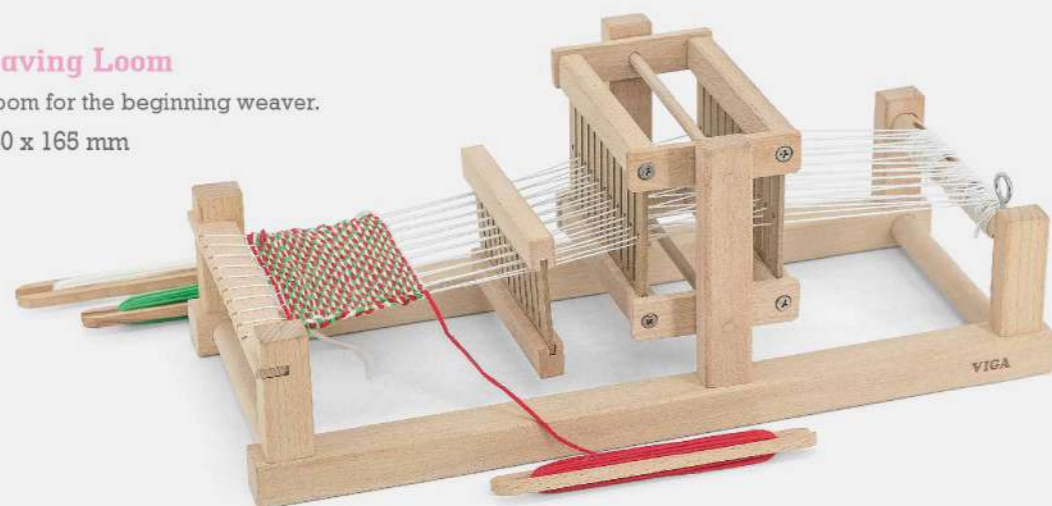

SCAN to watch videos

SCAN to watch videos

3+

51366 Weaving Loom

An excellent loom for the beginning weaver.
Size: 380 x 140 x 165 mm

58392 Weaving Loom

An excellent loom for the beginning weaver.
Size: 300 x 400 x 20 mm