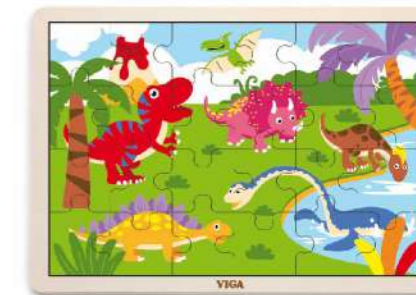

51460 Dinosaurs