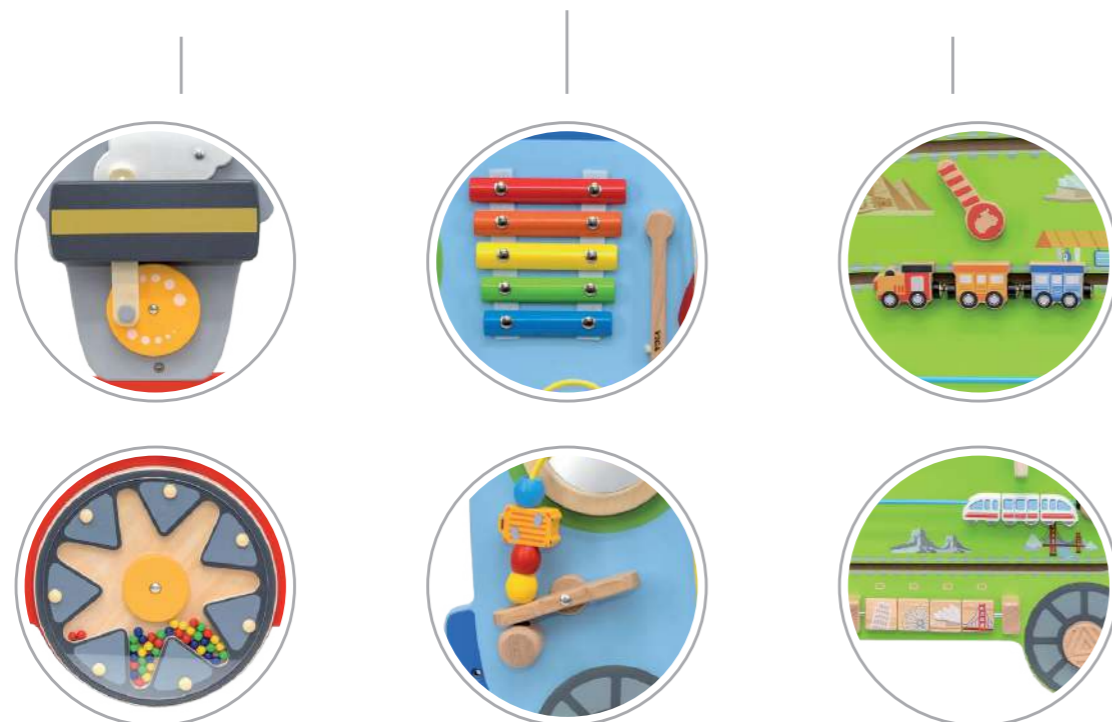

18M+

44717 Wall Activity Panel - Train

*Choo-choo! Here comes the VIGA train activity panels.

*The locomotive panel has a large mirror for little ones to look at themselves and imagine being the train driver. Ring and bell on the top and let's embark on the journey of FUN!

*The blue carriage has a funny mirror, an xylophone, a wood scraper and a rollercoaster-like wire beads with flipper!

*On the green carriage, little train drivers need to decide which world attraction they want to visit and pick steam train or fast speed train as they wish.

*All the wheels have engraved patterns to touch and feel, also to observe when the patterns turn.

*Perfect addition to early learning environments, childcare centers, public areas (especially train stations) and family homes for train lovers!

Size: 1900 x 670 x 70 mm