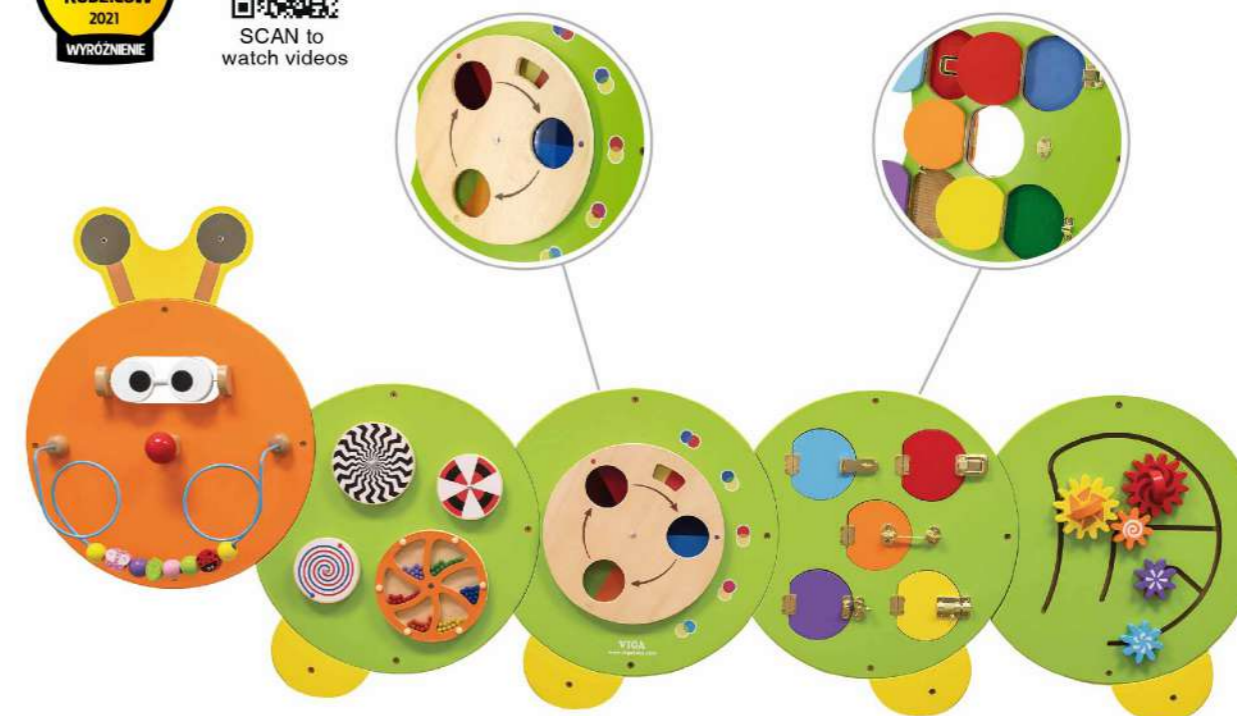

*The eyes of the caterpillar could be flapped, so different expressions will be shown, which cultivates children's emotional cognitive skills.

*Turn the discs on the second board to get amazing visual effects, different patterns will be seen under different rotation speeds.

*On the third board the kids could learn about the change on colors with different combinations of the three primary colors (red, yellow and blue).

*Open the lock, different colors correspond to different materials (EVA, velcro, mirror, felt cloth, corrugated card).

*The last board is not an ordinary easy gear, the kids can combine different gear structures by themselves through the track, and make the gears link together.

*Several children could play together and share happiness, they can not only play for fun but also learn a lot, such as basic ideas of colors, sound, graphical. It also can develop hand-eye coordination, social skill and tactile skill.

*A perfect and brilliant toy combination for schools, kindergartens, learning center and public areas.

SCAN to watch videos

44557 Caterpillar

Size: 1850 x 760 x 120 mm

SCAN to watch videos

50346 Crocodile

Multifunctional wall toy, including wire beads, magnetic beads trace, xylophone, castanet, mirror, bead travel, turning gear and tracing blocks. A perfect and brilliant toy combination for schools, kindergartens, learning center and public areas. Several children could play together and share happiness.