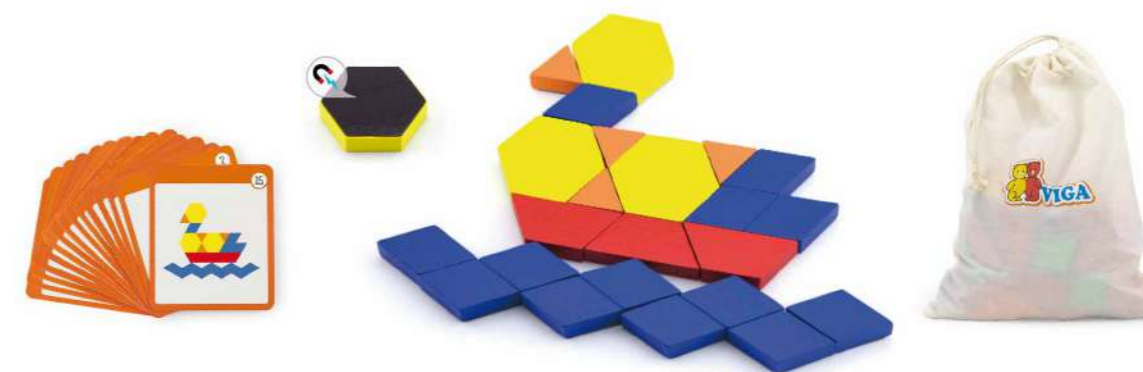

50722 Magnetic Puzzle Block - 32pcs Set

Size: 40 x 40 x 10 mm

50723 Magnetic Puzzle Block - 32pcs Set

Size: 40 x 40 x 10 mm

3+

50724 Magnetic Stencil Board - 12pcs Set

These stencil boards are designed for children to learn geometric shapes. Children can also put these panels on magnetic board to learn drawing different shapes and many other nice things.
Size: 145 x 110 x 6 mm

3+

50643 Magnetic Tangram Block - 35pcs Set

Contains 40 pictures in 20 cards.
Size: 100 x 100 x 10 mm

50669 Magnetic Geometric Block - 102pcs Set

Contains 30 pictures in 15 cards.

Kitchen & Food Play

VIGA has a large series of kitchen and food play toys. We offer many choices of whole kitchen set for kindergartens besides of many single kitchens in different color combinations. We also have a lot of kitchen household appliance toys, such as toaster, coffee maker, mixer, cookie maker and BBQ. The most amazing part is our collection of many kinds of wooden toys for food play.