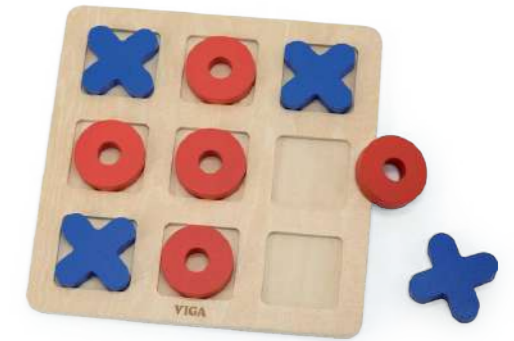

Size of Pot: 220 x 220 x 250 mm

3+

44721 Tic-tac-toe

Enjoy countless hours of fun with family and friends with this classic tic-tac-toe game. Enhance logic and strategy thinking skill.

Size: 220 x 220 x 18 mm

3+

44691 Jumbo Memory Game

This jumbo size memory game comes with a sturdy wooden case, 24 wooden covers, and 5 double-sided game cards. Players in turn remove two covers at a time. If the two patterns are the same, the player gets to keep the covers. The one with the most covers wins the game. The game cards include patterns such as shapes, fruits, animals, vegetables, etc., and have 3 levels of difficulty. Encourage memory development and fine motor skills.

Size: 370 x 370 x 17 mm

3+

44707 Color & Shape Matching

This double-sided sliding puzzle board makes a convenient learning tool for toddlers to recognize colors and shapes. Randomly pick a card from 16 double-sided game cards and move the pieces around such that they match with the pattern on chosen card. A super fun game that enhances hand-eye coordination and train observation skills and logic abilities.

Size: 270 x 60 x 188 mm

Tracing Board

This tracing board comes in a compact size for children to hold and for table top use. The gently engraved curved grooves make it ideal for children to control the handmovement and form muscle memory through repeated tracing. Promote fine motor control, hand-eye coordination and handwriting.