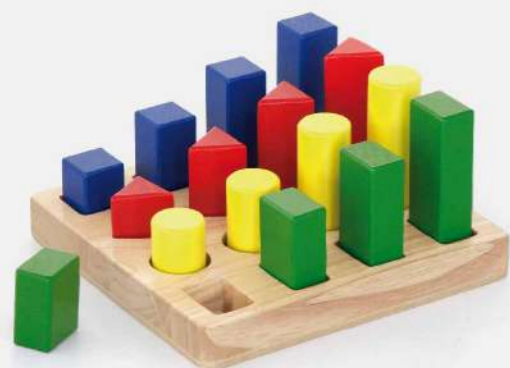

Size: 320 x 90 x 70 mm

24M+

51367 Shape Sequence Blocks

Made of high quality solid wood in different heights, shapes and colors give children hours of fun.

Size: 175 x 175 x 95 mm

18M+

SCAN to watch videos

50089 Pull Along Stacking Train

A perfect fusion of a stacking toy and a push along toy. With these nice wooden blocks of various shapes printed by hand, children can make many possible combinations with their imagination.

Size: 465 x 120 x 80 mm