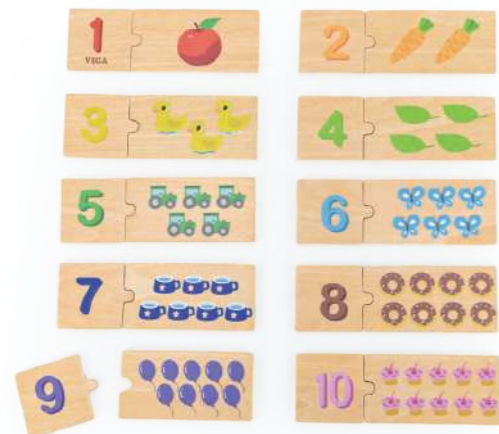

18M+

*All puzzle sets are packed in magnetic closure boxes for easy storage.

44747 Shadow Matching Puzzle Set

Let's help these 12 animals find their matching shadow! A fun way to develop new vocabulary, concentration and motor skill for small children, and build logical thinking skill by creating associations and relationships.

Box size: 210 x 190 x 45 mm

44748 Number Matching Puzzle Set

Excellent puzzle set to learn counting and match number with quantities. A fun way to develop new vocabulary, concentration and motor skill for small children, and build logical thinking skill by creating associations and relationships.

Box size: 210 x 190 x 45 mm

44749 Jobs & Tools Puzzle Set

Explore 6 different professions and their tools and vehicles with this 24-piece puzzle set! A fun way to develop new vocabulary, concentration and motor skill for small children, and build logical thinking skill by creating associations and relationships.

Box size: 210 x 190 x 45 mm