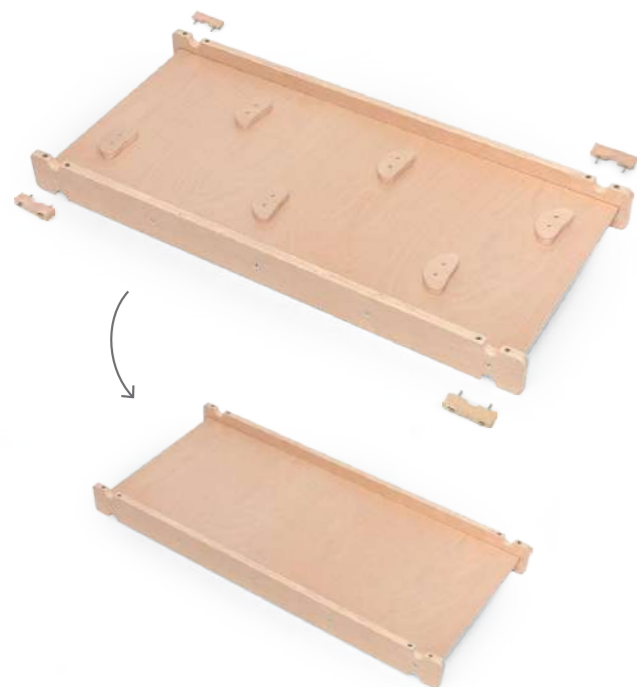

44709 Balance & Climbing Board

Size: 1018 x 464 x 110 mm