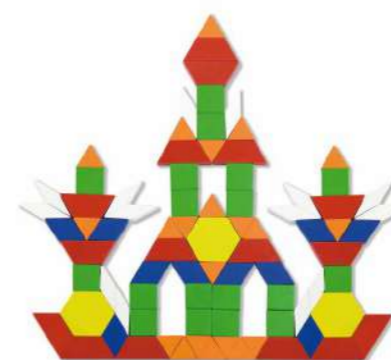

50065 250 Wooden Blocks

The wooden pattern block contains 250 blocks in different shapes. Children can play by following a guide in a booklet, or give the rein to their imagination to create patterns whatever they like. It is an ideal shapes and colour recognition toy for all kids. Size: D220 x 200 mm