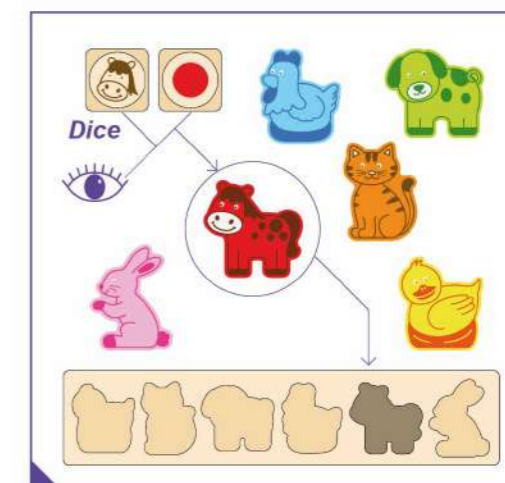

Box size: 320 x 210 x 45 mm

1st Way: Matching Animals

Play with only the animal dice. Take a corresponding animal block (any colour) to fit an animal shape hole on your plate.

2nd Way: Matching Colors

Play with only the colour dice. Take the block by colour according to the dice shown to fill the plate.

3rd Way: Matching Both Animals and Colors

Play with both dices. Throw both dices at same time, and take the correct animal block in correct colour according to the both dices shown. The animal block must fit the hole on your plate.