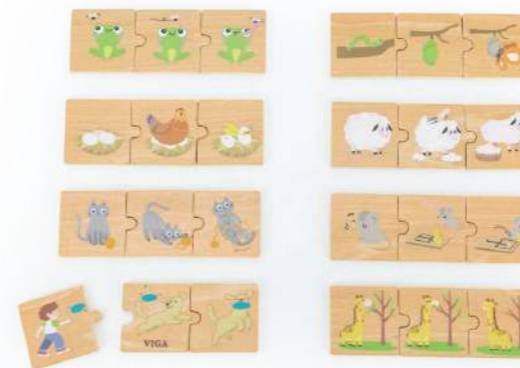

44750 Logical Sequences Puzzle Set (Daily Activities)

What's next? Help children understand the sequence of daily life activities, and develop logical reasoning and story telling skills. A fun way to develop new vocabulary, concentration and motor skill for small children, and build logical thinking skill by creating associations and relationships.

Box size: 210 x 190 x 45 mm