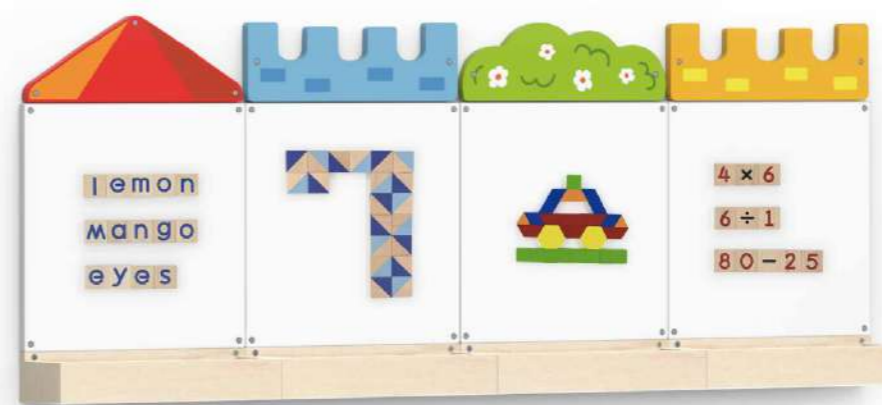

50775 Castle
Size: 1540 x 600 x 90 mm