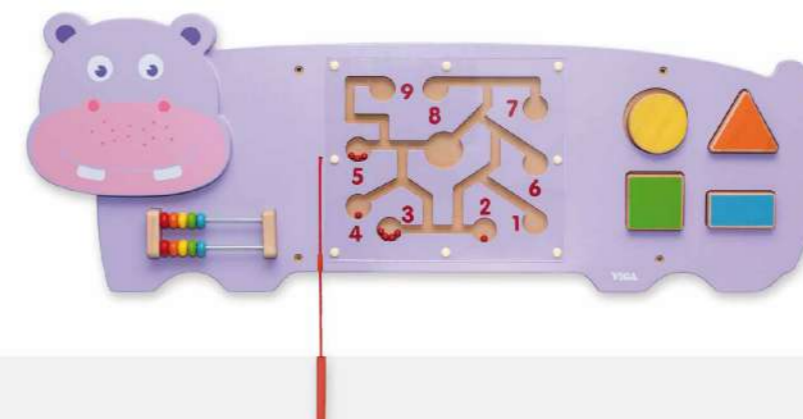

SCAN to watch videos

50346 Crocodile

Multifunctional wall toy, including wire beads, magnetic beads trace, xylophone, castanet, mirror, bead travel, turning gear and tracing blocks. A perfect and brilliant toy combination for schools, kindergartens, learning center and public areas. Several children could play together and share happiness.

Size: 1870 x 610 x 165 mm

SCAN to watch videos

50673 Airplane

A multifunctional wall toy with a nice image of an airplane, including wire beads, a rolling disc with sound, a block slider, a trace and track toy, a clock with moving hands and turning gears. An ideal toy for kindergartens, public kids' zones, waiting areas as well as recreation rooms at home.

Size: 1800 x 660 x 50 mm

Toy combination in a single cute animal on the wall, comes with various functions and games made by quality wood and sturdy structure which can be used for years. An ideal toy for schools, kindergartens, learning centers, public areas and families.

50469 Crocodile

Size: 910 x 320 x 60 mm

50470 Hippo

Size: 910 x 320 x 45 mm

SCAN to watch videos

50471 Bear

Size: 910 x 320 x 60 mm

50472 Elephant

Size: 910 x 320 x 45 mm