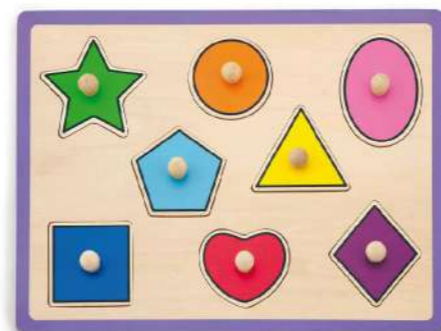

50015 **Shapes**