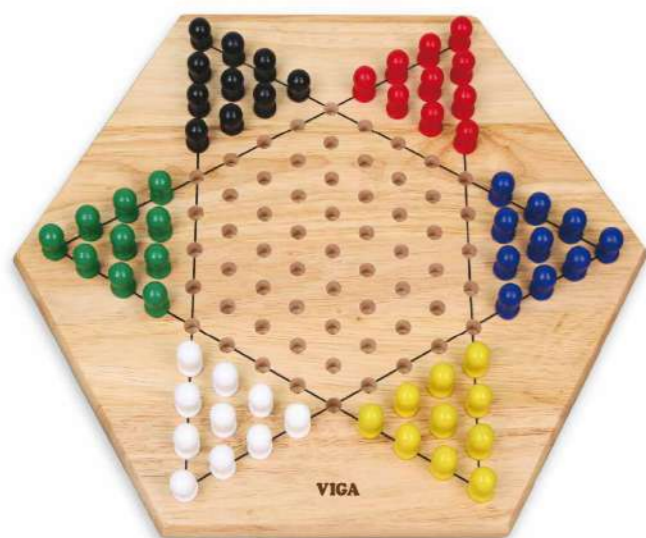

44658 Touch and Find Game

This Touch and Find game includes 20 blocks, 20 game cards and a barrel, and can be played by one or more players.

Below are some instructions for different ways to play:

1. Look for it: Pick a game card, and try to pick out the block in the barrel without looking.
2. Guess: Randomly pick a block in the barrel and guess what it is without looking.
3. Matching game: Match the blocks to the game cards.
4. Sorting Game: Sort the blocks into categories.
5. Memory game: Take out 3 game cards, memorize the patterns, and then find the corresponding blocks from the barrel.

Great for enhancing fine motor skills and encouraging observation and concentration development.

Size: D155 x 155 mm

56143 Chinese Checkers
Size: 315 x 280 x 40 mm

50064 Ludo

A classic game of Ludo for 2 to 4 players. Open the wooden box and turn it over to make a nice board. Comes with 16 wood tokens (4 pcs each of 4 animals) and 4 dices. Enjoy the fun playing with your friends or families. Size: 260 x 260 x 55 mm