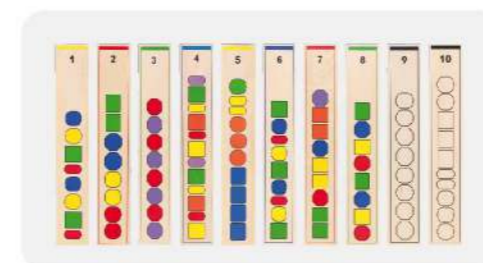

56182 Beads Sequence

Match the shapes onto the patterns provided. Ideal for early shape & color recognition and promotes motor skills. It contains 72 beads, 10 pattern panels, 10 round sticks and 2 cords included.

Size: 335 x 330 x 40 mm