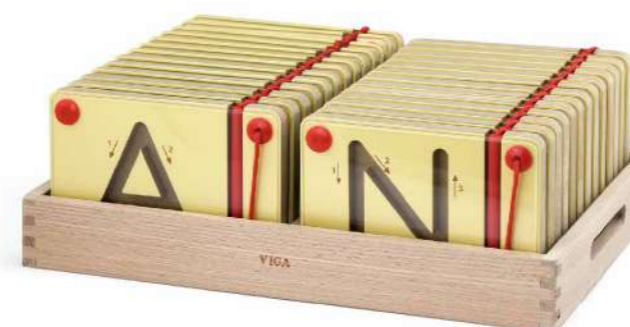

Children can remove the pieces and find little surprises hidden underneath. Helps children to practice motor skills and learn basic skills.

Size: 300 x 300 x 25 mm

3+

This magnetic writing board contains a set of uppercase letters, a set of lowercase letters, a set of numbers (1-10), and a set of geometric shapes (10pcs). Children can learn basic writing skills and have a general idea of letters, numbers and shapes.

50340 Magnetic Writing Board Geometric Shape 10pcs Set

Size: 180 x 115 x 200 mm

Magnetic Bead Trace

An exciting game which stimulates a child's awareness of spatial relations, hand-eye coordination, color recognition and develops a child's number skills in a fun way. Comes with 1 magnetic stick which is used to trace the magnetic balls through the maze.