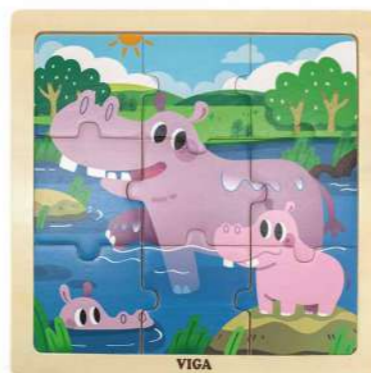

44628 **Hippo**