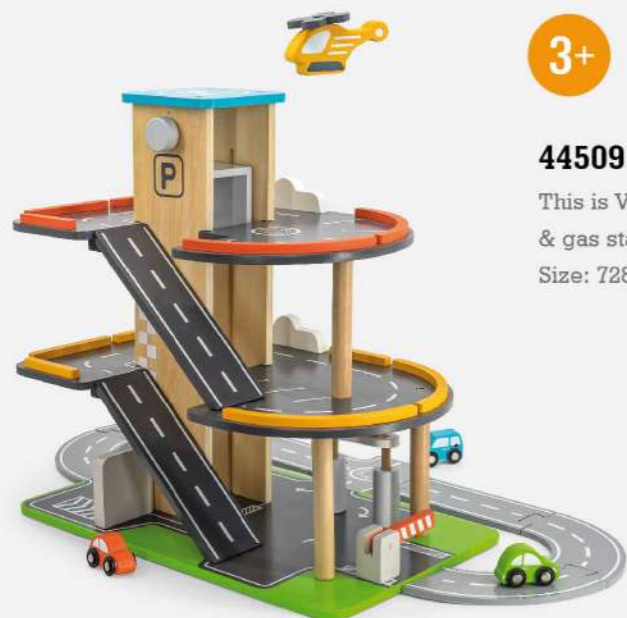

Size: 225 x 190 x 150 mm

44509 Parking & Gas Station

This is VIGA latest version of a multilayer parking & gas station with all-in-one service.

Size: 728 x 450 x 406 mm

SCAN to watch videos

Helipad

Boom Gate