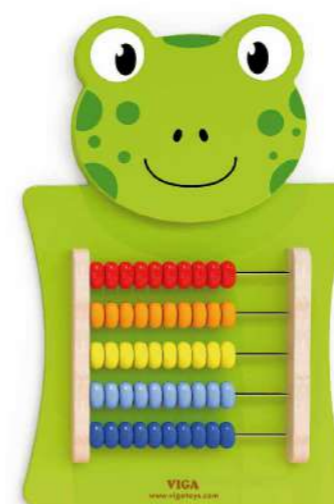

44556 Sliding Ball

The rotating panel allows the steel ball to reach the number along the number sequence, improving children's number recognition, hand-eye coordination and problem solving ability.
Size: 300 x 300 x 26 mm

50678 Wire Beads & Gears

A wall toy of turning gears and moving wire beads. If you press the wood bar on the left end of the wire, you can shoot the beads onto the wire top.
Size: 360 x 550 x 55 mm

50679 Abacus