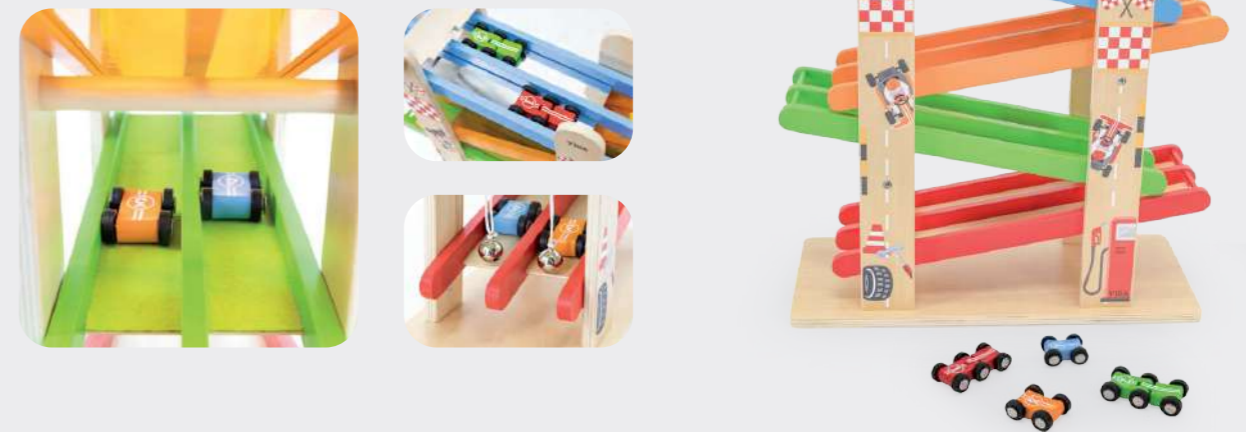

Size: 1900 x 670 x 70 mm

18M+

44744 Double Ramp Race Track

Ready, Set, Race! Introducing the first ever double ramp race track with 4 tracks made of different materials (mirror as lake, yellow acrylic panel as prairie, green felt cloth as grassland and wood as race track), so children can observe different speed and sound as the cars flip from one ramp to the next. Pick either single or double racing cars and see who can finish the race and ring the bell first. Great for improving visual tracking ability and bring the pleasure of racing.

Perfect for playing with friends.

Size: 350 x 149 x 370 mm

18M+

Magnetic Maze

An exciting game which stimulates children's awareness of spatial relations, hand-eye coordination, colour recognition and develops counting and number skills in a fun way. Use attached magnetic stick(s) to trace the magnetic balls through the maze.