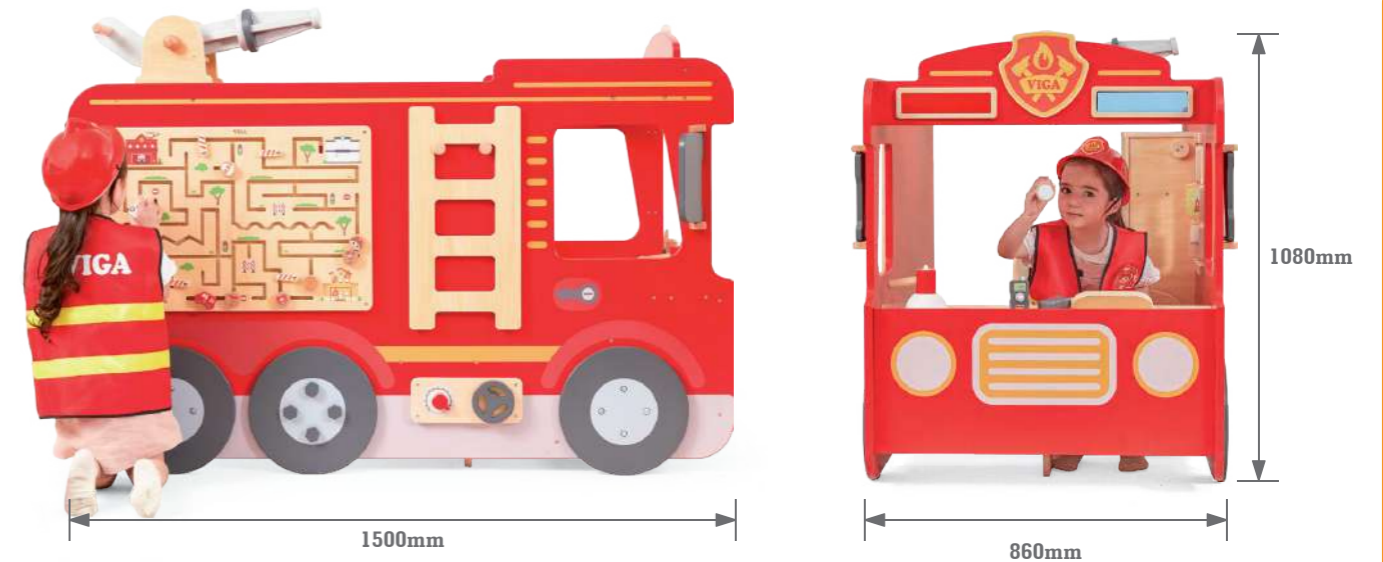

3+

44713 Firefighter Role Play Set (8 pcs)

Perfect addition to VIGA's Super Fire Engine, this role play set comes with 2 sets of firefighter costume and helmet, 2 walkie-talkies, a flashlight and a horn. The vest provides 2 pockets for little firefighters to store necessities while they are busy with rescue mission. Size of Firefighter costume: 410 x 455 mm

To the Rescue!

44712 Super Fire Engine

Enjoy realistic firefighter experience and learn about basic fire safety with VIGA's Super Fire Engine! Super fun and educational role play corner that welcomes several little firefighters to work together and finish the rescue mission. A driver is needed to sit in to control the fire engine and ring the siren, while other firefighters are busy with water cannon, water hose, and other necessities, such as ladder, hammer, fire extinguisher, fire hydrant, etc. Most importantly, the firefighters need to find a way out of the rescue track maze. Comes with a storage compartment to store all loose parts.