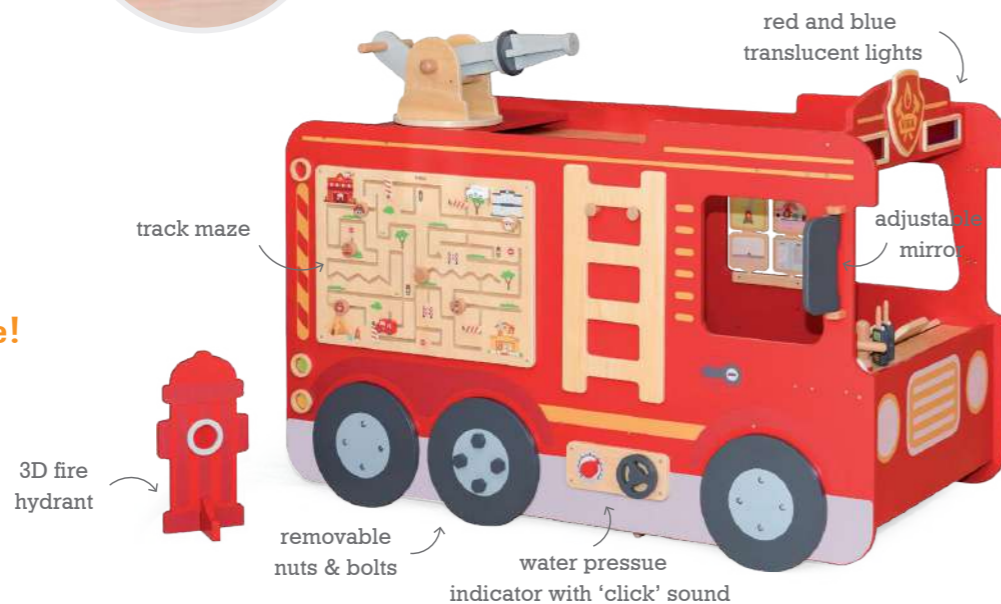

Please pay attention to these meaningful and useful symbols which is the real value of VIGA toys for children.

VIGA Toy Benefit Symbols

Shapes 	Colours 	Competition 	Arithmetic 	Creativity 	Motor Ability 	Music
Logic 	Imagination 	Drawing 	Social Ability 	Manual Skills 	Role Play 	Delight
Loving Heart 	Alphabet Learning 	Hand - eye Coordination 	Tactile Stimulation 	Auditory Stimulation 	Aesthetics 	

3+

44713 Firefighter Role Play Set (8 pcs)

Perfect addition to VIGA's Super Fire Engine, this role play set comes with 2 sets of firefighter costume and helmet, 2 walkie-talkies, a flashlight and a horn. The vest provides 2 pockets for little firefighters to store necessities while they are busy with rescue mission. Size of Firefighter costume: 410 x 455 mm

To the Rescue!

44712 Super Fire Engine

Enjoy realistic firefighter experience and learn about basic fire safety with VIGA's Super Fire Engine! Super fun and educational role play corner that welcomes several little firefighters to work together and finish the rescue mission. A driver is needed to sit in to control the fire engine and ring the siren, while other firefighters are busy with water cannon, water hose, and other necessities, such as ladder, hammer, fire extinguisher, fire hydrant, etc. Most importantly, the firefighters need to find a way out of the rescue track maze. Comes with a storage compartment to store all loose parts.