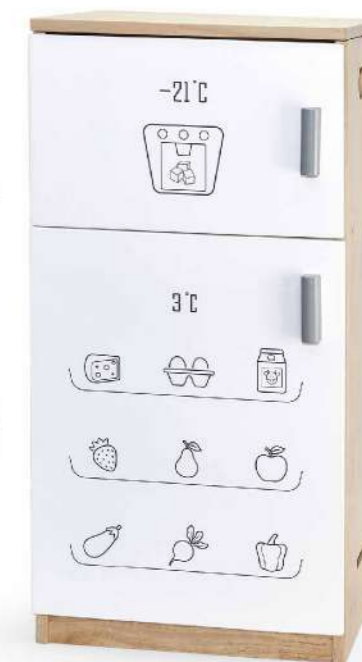

50760 Fridge
Size: 400 x 790 x 360 mm