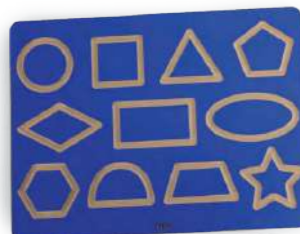

44699 Shapes