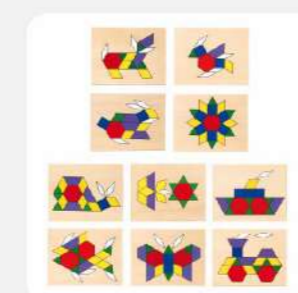

3+

50029 Pattern Board & Block

Match the shapes onto the patterns provided and create more by imagination. It is ideal for early shape & color recognition and promotes motor skills. 120 blocks and 10 patterns included. Size: 330 x 225 x 45 mm