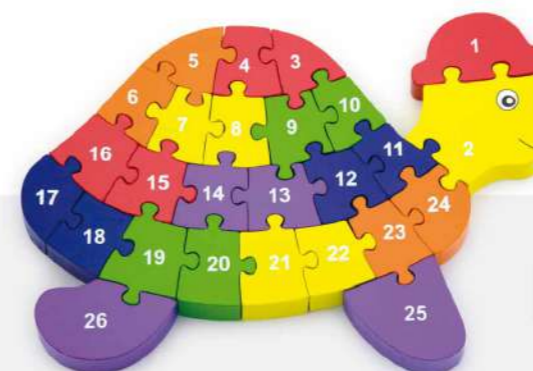

a/1 55250 **Turtle**
Size: 240 x 160 x 18 mm