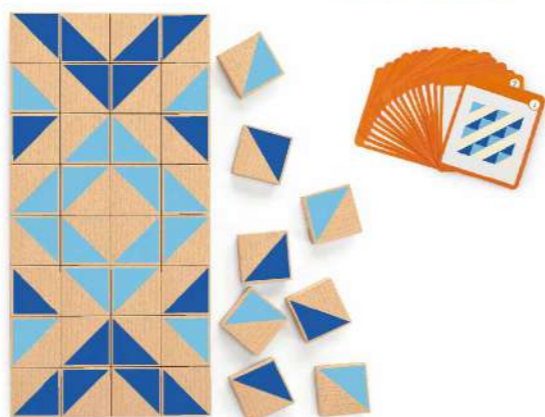

50862 Writing Chinese Numbers
Size: 600 x 400 x 15 mm

50856 Writing Board Storage
This is a storage designed for the 'writing board' wall toy. It can perfectly store all these pads and makes every clean and tidy.
Size: 615 x 300 x 300 mm

50642 Magnetic Visual Block - 40pcs Set

Contains 40 pictures in 20 cards.
Size: 40 x 40 x 10 mm

18M+

Size: 40 x 40 x 10 mm