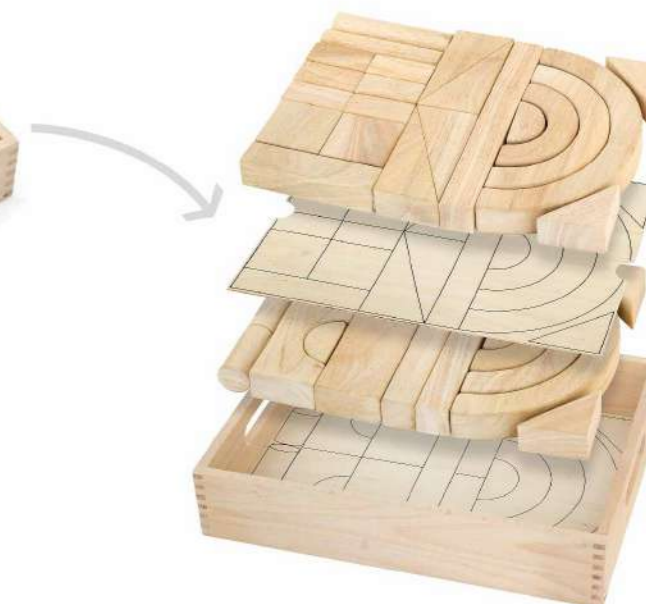

Size: 620 x 675 x 280 mm

Wooden Blocks

Wooden blocks are the basic toys for families and kindergartens. Children can enjoy building, matching, creating as well as motor skills developing.

24^{M+}

SCAN to watch videos

50366 + 50368

Beech Wood Block 6 Trays Set #1
Cart for Block Set

Size: 425 x 320 x 325 mm

50366 **Beech Wood Block 6 Trays Set #1**

Size: 390 x 290 x 40 mm

(40pcs)

(29pcs)

(36pcs)

(11pcs)

(29pcs)

(14pcs)

50367 + 50368
Beech Wood Block 6 Trays Set #2
Cart for Block Set
 Size: 425 x 320 x 325 mm

These wooden blocks are made of high quality beech wood. They are well-sanded and have different architectural shapes with natural finishing. Includes a wooden carry on tray for easy delivery and storage.