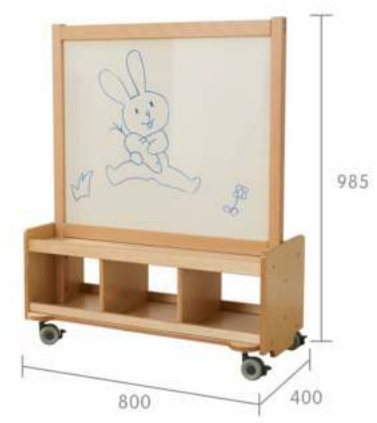

ME09050
Mobile Activity Unit - 2-Sided Writing Board

L	W	H	
800	400	985	mm