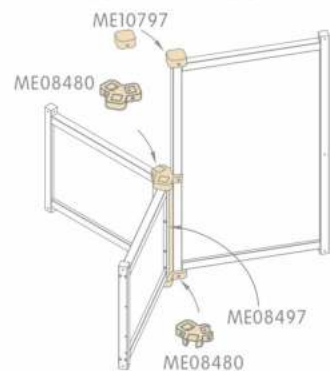

Choosing the Right Connectors and Gap Fillers

3-Divider Connection 360° Connection

Different Heights

360° Connection	Dividers	Connectors	Gap Fillers	
	620H Dividers + 1320H Dividers + 1320H Dividers	 ME13156 ×1 set	 ME08480 ×1 set	 ME08497 ×1 set

360° Connection	Dividers	Connectors	Gap Filler	
	620H Dividers + 1320H Dividers + 1320H Dividers	 ME10797 ×1 set	 ME08480 ×1 set	 ME08497 ×1 set