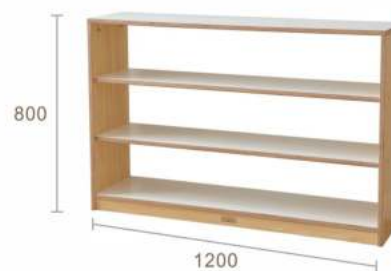

W	H
300mm	800mm

Norwood
Sweep Shelves

ME24060
620H Sweep Shelf

W	H
300mm	620mm

ME24077
800H Sweep Shelf

W	H
300mm	800mm

Series
Snowdon

Snowdon
Open Back Shelving

ME28259
620H x 800L Shelving Unit-Open Back

L	W	H	
800	300	620	mm

ME27719
620H x 1200L Shelving Unit-Open Back

L	W	H	
1200	300	620	mm

ME27894
800H x 800L Shelving Unit-Open Back

L	W	H	
800	300	800	mm

ME28075
800H x 1200L Shelving Unit-Open Back

L	W	H	
1200	300	800	mm

Snowdon
Wooden Back Fixed Shelving

ME27634
620H x 800L Shelving Unit
 Wooden Back

L	W	H	
800	300	620	mm

ME27726
620H x 1200L Shelving Unit
 Wooden Back

L	W	H	
1200	300	620	mm

ME27900
800H x 800L Shelving Unit
 Wooden Back