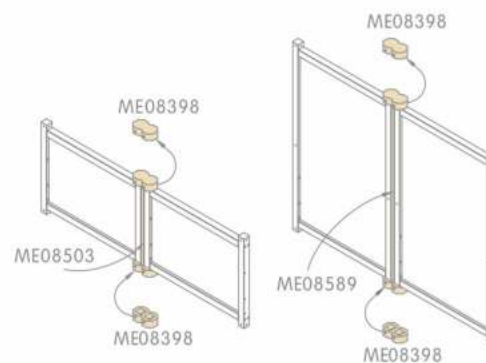

Two-Divider Connection 180° Connection

Dividers of Equal Height

180° Connection	Dividers	Connectors	Gap Filler
	620H + 620H	 ME08398 ×1 set	 ME08503 ×1 set
1320H + 1320H	 ME08398 ×1 set	 ME08589 ×1 set