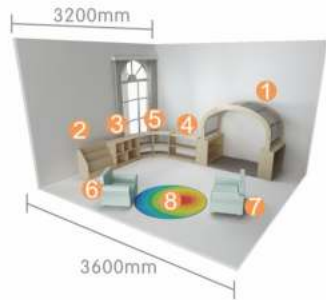

Reading Areas

Reading Areas
Inspirational Classroom Layout

1

Area: 10m²

①		ME19806
②		ME15709
③		ME15693
④		ME15686
⑤		ME24305
⑥		ME24336

⑦		ME16980
⑧		ME16997
⑨		ME18632

masterkidz

Area: 11.5m²