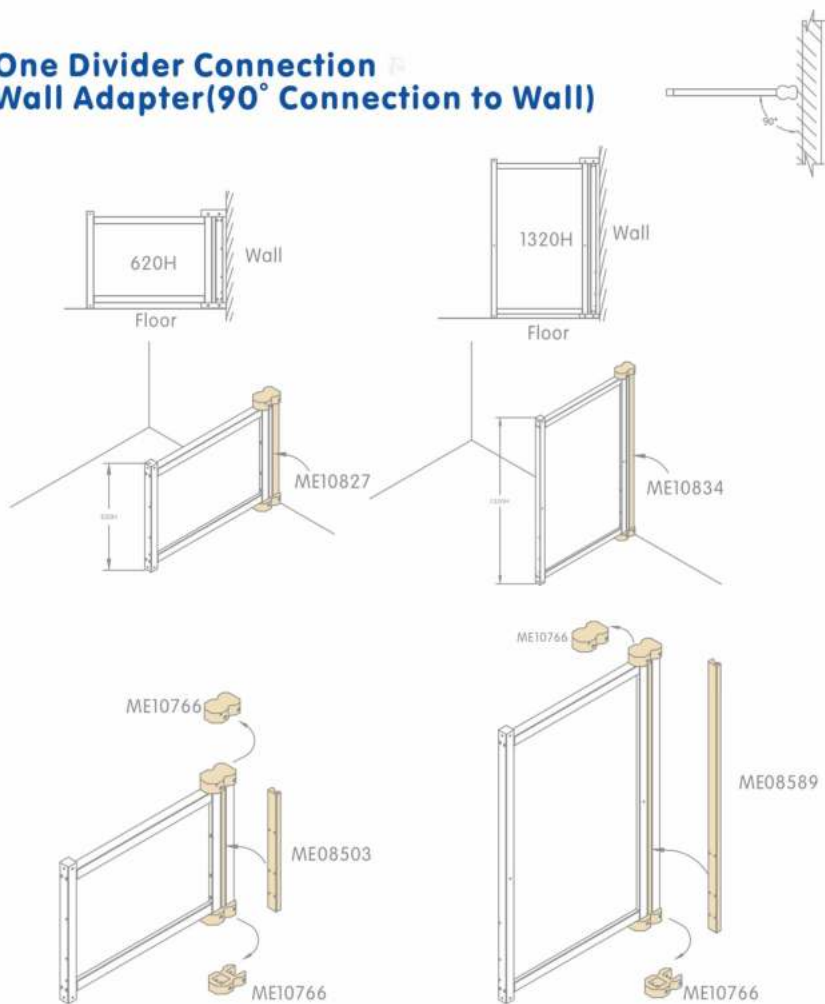

Choosing the Right Connectors and Gap Fillers

One Divider Connection Wall Adapter(90° Connection to Wall)

Dividers	Connectors	90° Gap Filling Bar Panel vs Wall	Gaps Fillers
620H	ME10766 ×1 set	ME10827 ×1 set	ME08503 ×1 set
1320H	ME10766 ×1 set	ME10834 ×1 set	ME08589 ×1 set