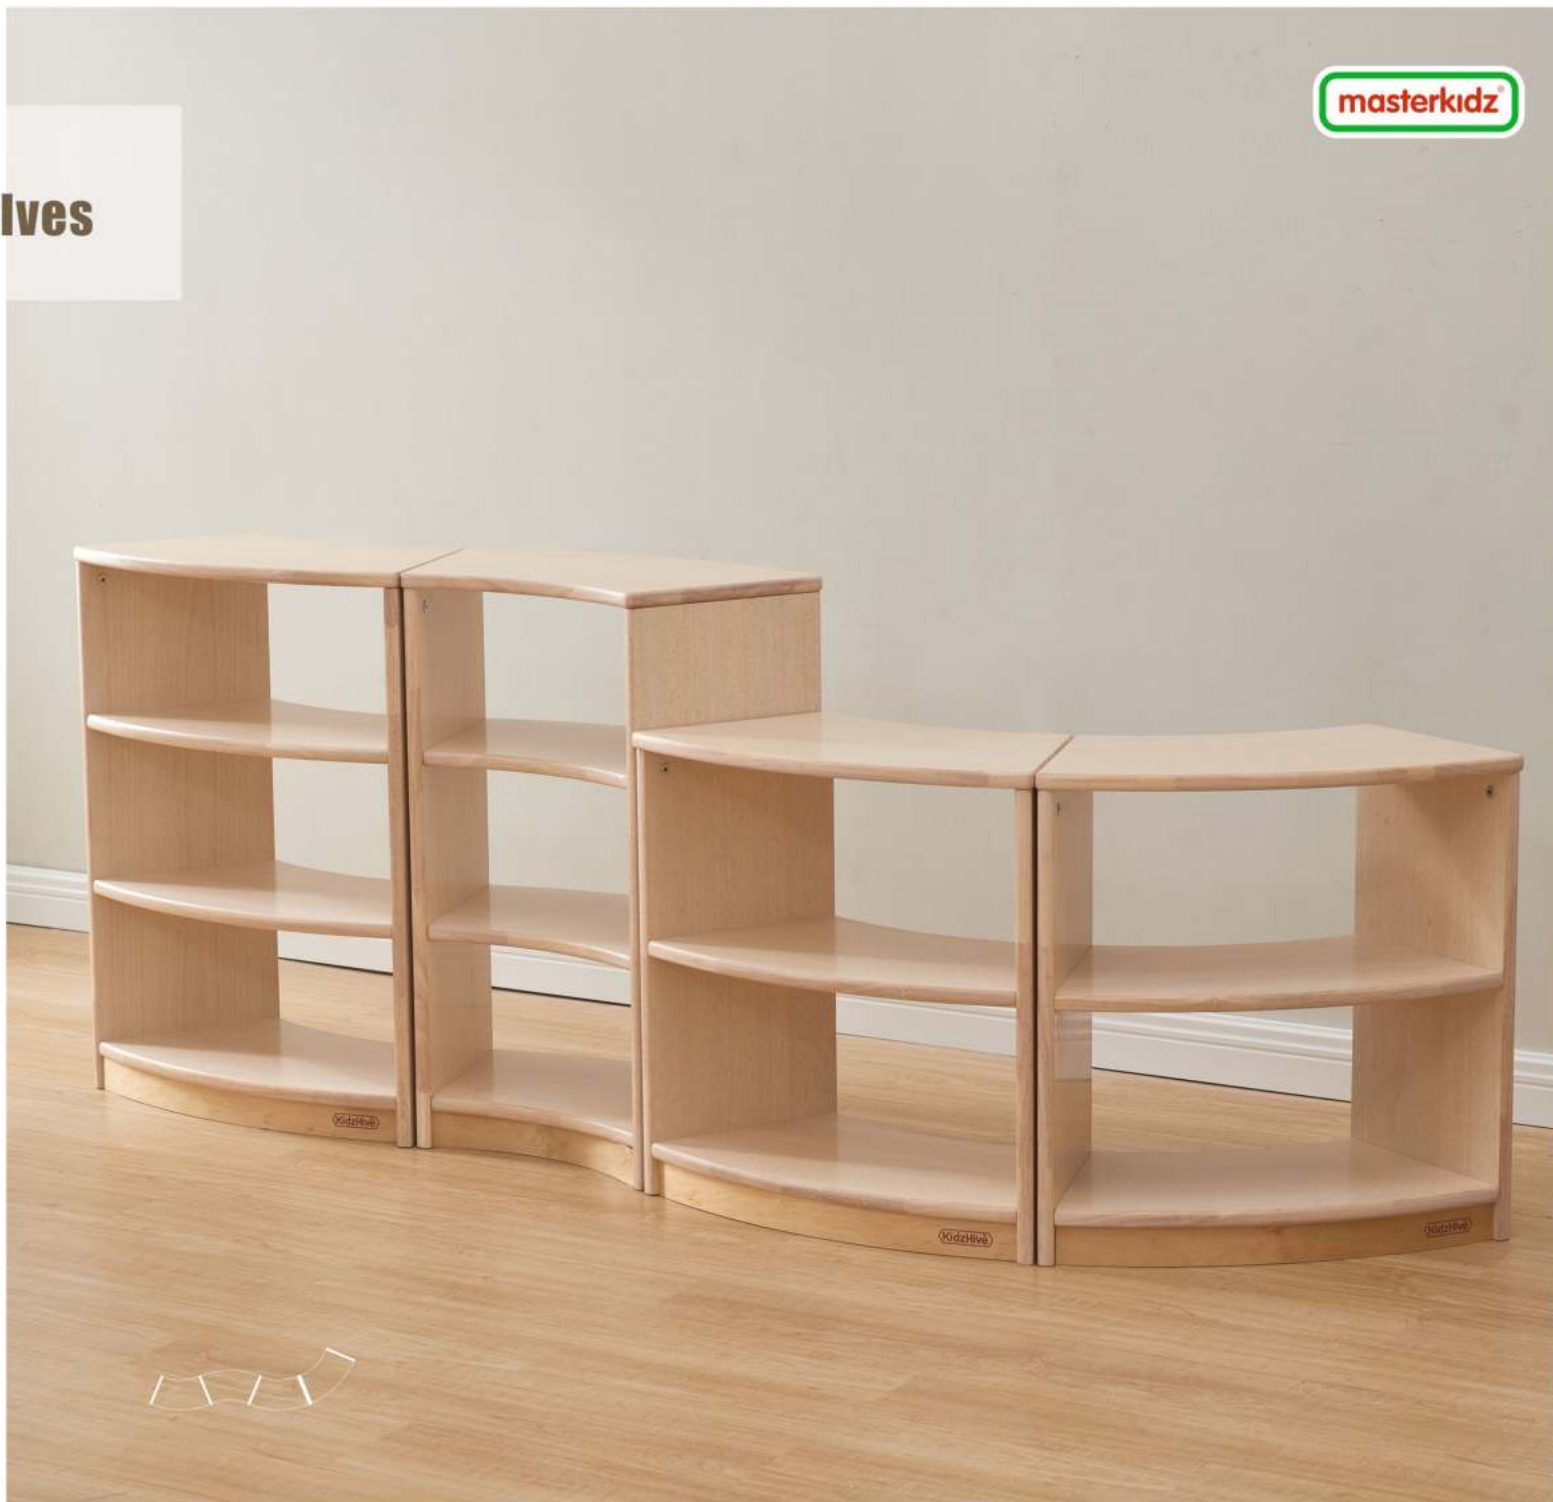

Bern
Wood Sweep Shelves

L	W	H	
612	300	609	mm

L	W	H	
612	300	789	mm