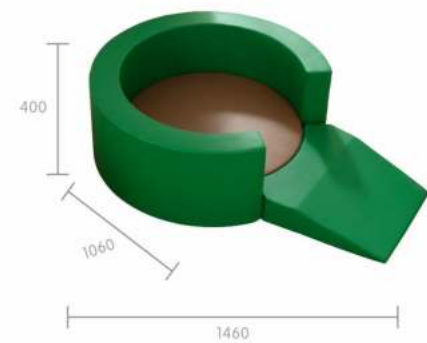

L	H	
1200	1320	mm

ME16737
1320H x 800L Divider - Jail

L	H	
800	1246	mm

Others, Sofas and Rugs
Sofas

masterkidz®

ME18540
Hexagonal Cozy Corner

L	W	H	
1382	1212	351	mm

ME19059
Quiet Island