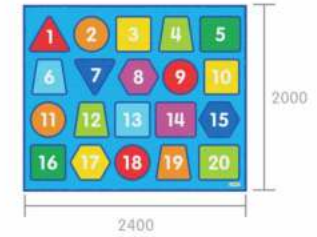

L	W	H
2400mm	2000mm	5mm

ME18649
Numbers and Shapes Classroom Rug - 2400L x 2000W

L	W	H
2400mm	2000mm	5mm

masterkidz

ME18588
3000L Oval-Shaped Rug(Outer Space) - 3000L x 2000W

L	W	H	
3000	2000	5	mm

ME18571
Rainbow Rug (Moon Exploration) - ø2000