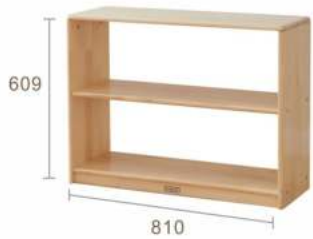

260H Wooden Chair

L	W	H	
290	320	475	mm

270

ME26934

300H Wooden Chair

L	W	H	
300	320	500	mm

Series
Acar

Acar

Open Back Shelving

ME28365
609H x 810L Wooden Shelving Unit
Open Back

L	W	H	
810	300	609	mm

ME28457
609H x 1210L Wooden Shelving Unit
Open Back

L	W	H	
1210	300	609	mm

ME28631
789H x 810L Wooden Shelving Unit
Open Back