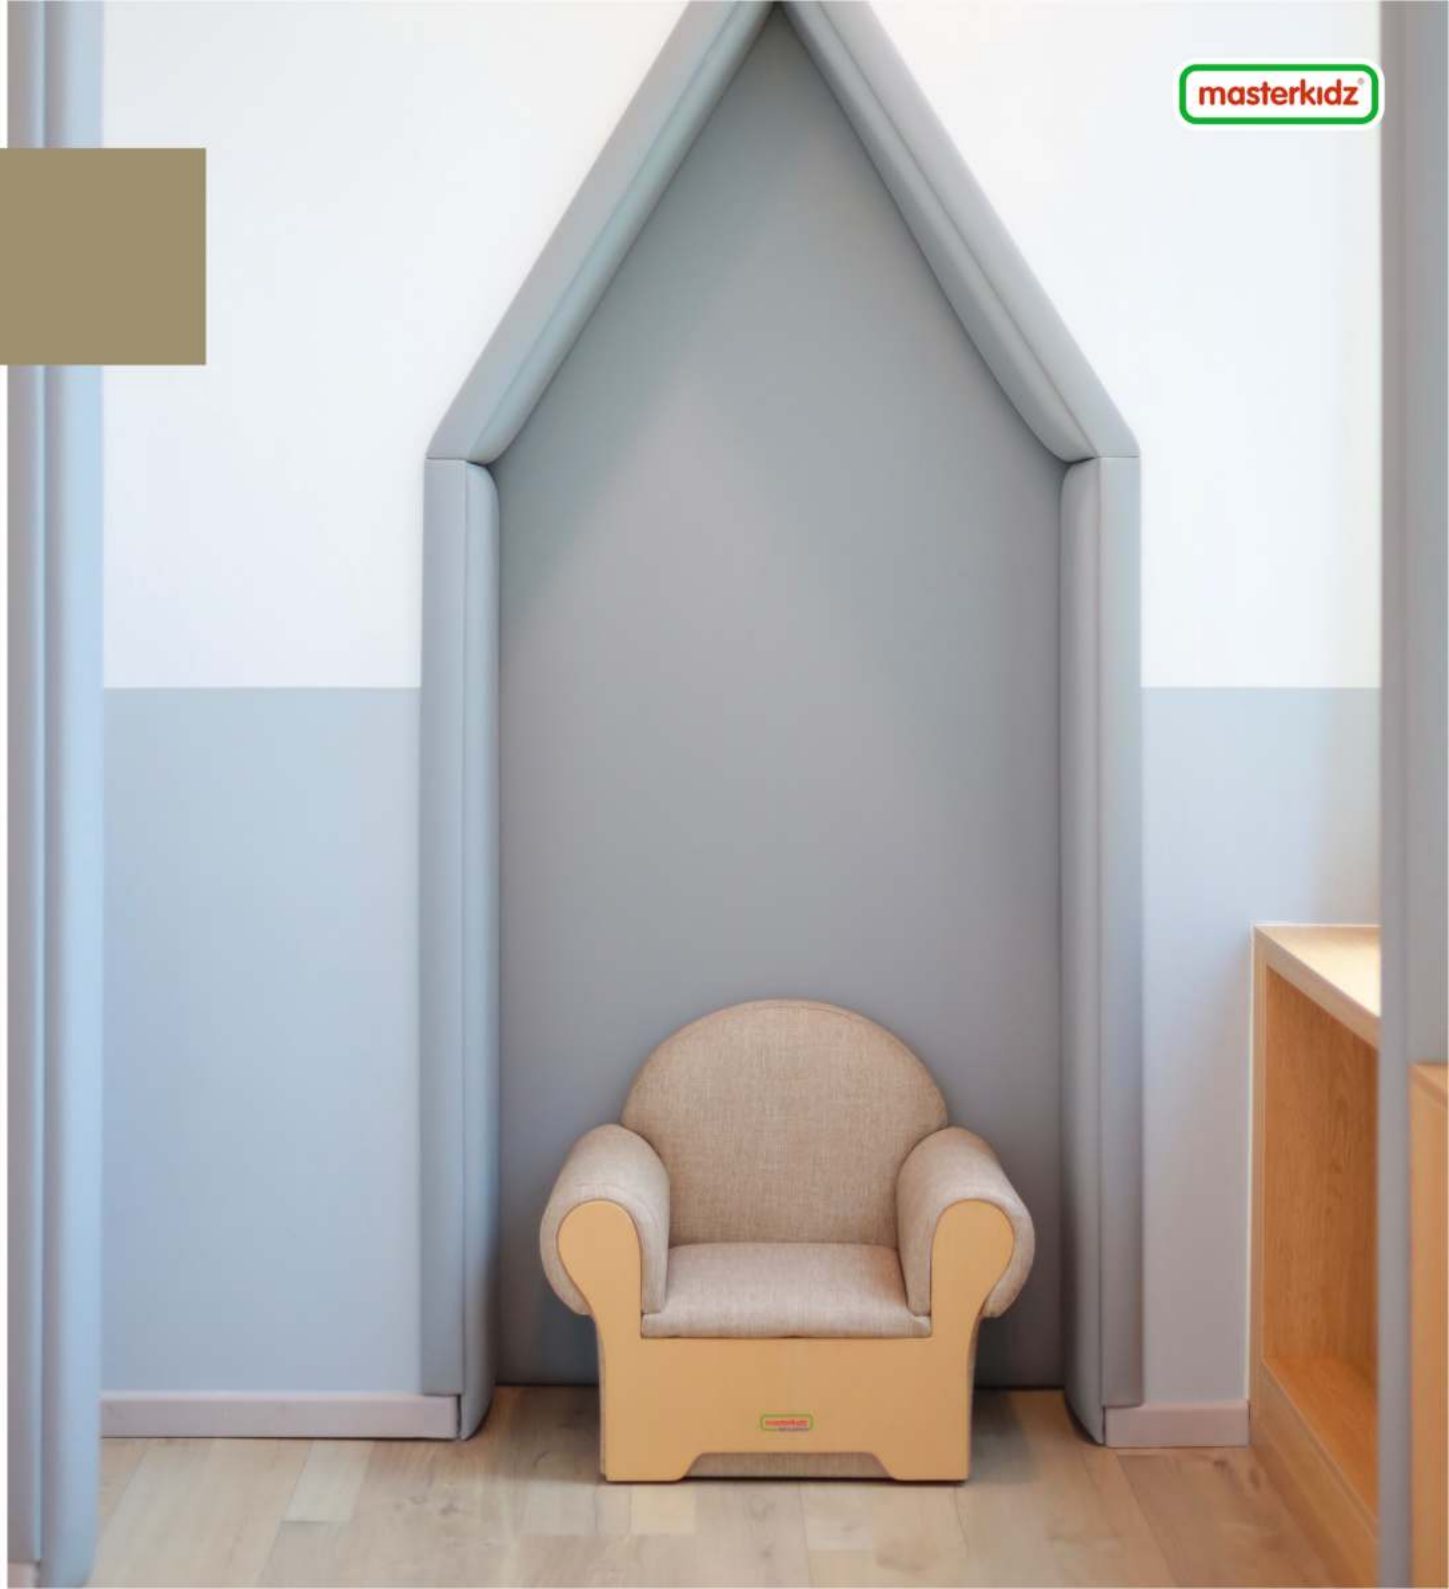

L	H	
1200	1320	mm

ME16737
1320H x 800L Divider - Jail

L	H	
800	1246	mm

Others, Sofas and Rugs
Sofas

masterkidz®

ME18540
Hexagonal Cozy Corner

L	W	H	
1382	1212	351	mm

ME19059
Quiet Island