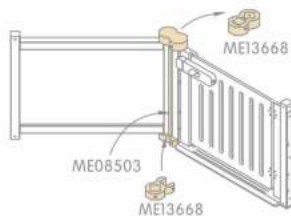

90° Connection		180° Connection		180° Connection	
620H + Gate		620H + Gate		620H + Gate	
Connectors	Gap Filler	Connectors	Gap Filler	Connectors	Gap Filler
ME13644	ME08503	ME13644	ME08503	ME13668	ME08503