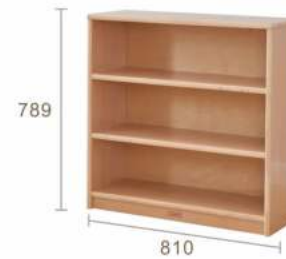

ME27320

789H x 810L Wooden Shelving Unit
Plywood Back

L	W	H	
810	300	780	mm