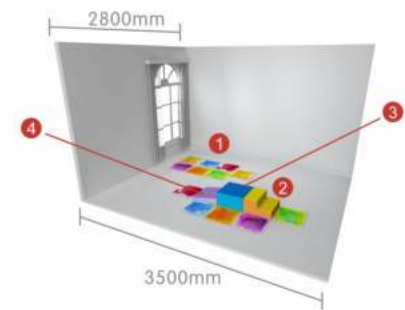

①		ME20796
②		ME18281
③		ME18311
④		ME18298