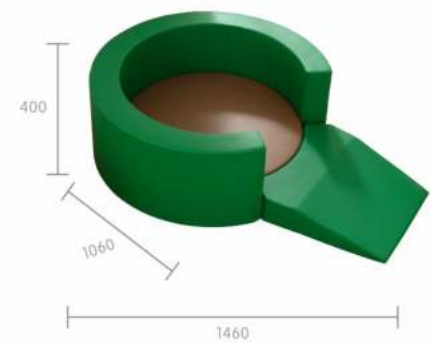

L	W	H	
800	330	405	mm

masterkidz

masterkidz

ME18540
Hexagonal Cozy Corner

L	W	H	
1382	1212	351	mm

ME19059
Quiet Island

L	W	H	
1460	1060	400	mm

ME21588
Translucent Top Quiet House