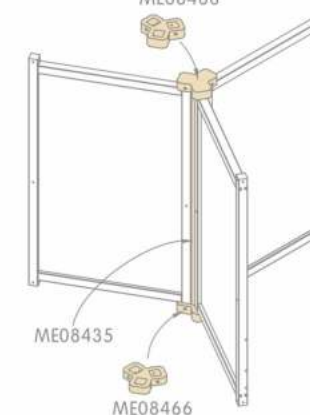

3-Divider Connection 360° Connection

Equal Height

180° Connection	Dividers	Connectors	Gap Filler
	620H Dividers x 3 Sets		
		ME08466	ME08497

180° Connection	Dividers	Connectors	Gap Filler
	1320H Dividers x 3 Sets		
		ME08466	ME08435