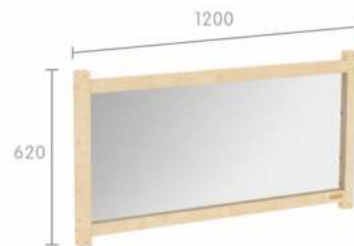

ME10711
 620H x 800L Divider Translucent-Red

620H
 x
 1200L

ME10728
 620H x 1200L Divider Translucent-Red

Divider-2-Sided Mirror connect with:

ME11671
620H x 1200L Divider - 2-Sided Mirror

L	H	
1200	620	mm