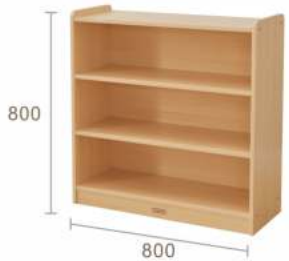

ME26415
800H x 800L Shelving Unit-Wooden Back

L	W	H	
800	300	800	mm