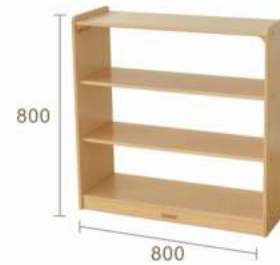

Series
Norwood

masterkidz

Norwood
Open Back Shelving

ME23919
620H x 800L Shelving Unit-Open Back

L	W	H	
800	300	620	mm

ME23926
620H x 1200L Shelving Unit-Open Back

L	W	H	
1200	300	620	mm

ME23971
800H x 800L Shelving Unit-Open Back

L	W	H	
800	300	800	mm

ME24008
789H x 1210L Shelving Unit-Open Back

L	W	H	
1200	300	800	mm

Norwood
Wooden Back Fixed Shelving

ME07995
620H x 800L Shelving Unit
Wooden Back

L	W	H	
800	300	620	mm

ME11206
620H x 1200L Shelving Unit
Wooden Back