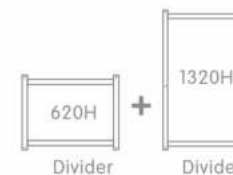

Dividers of Different Heights

180° Connection	Dividers	Connectors	Gap Filler
	620H + 1320H	 ME08442 ×1 set	 ME08503 ×1 set