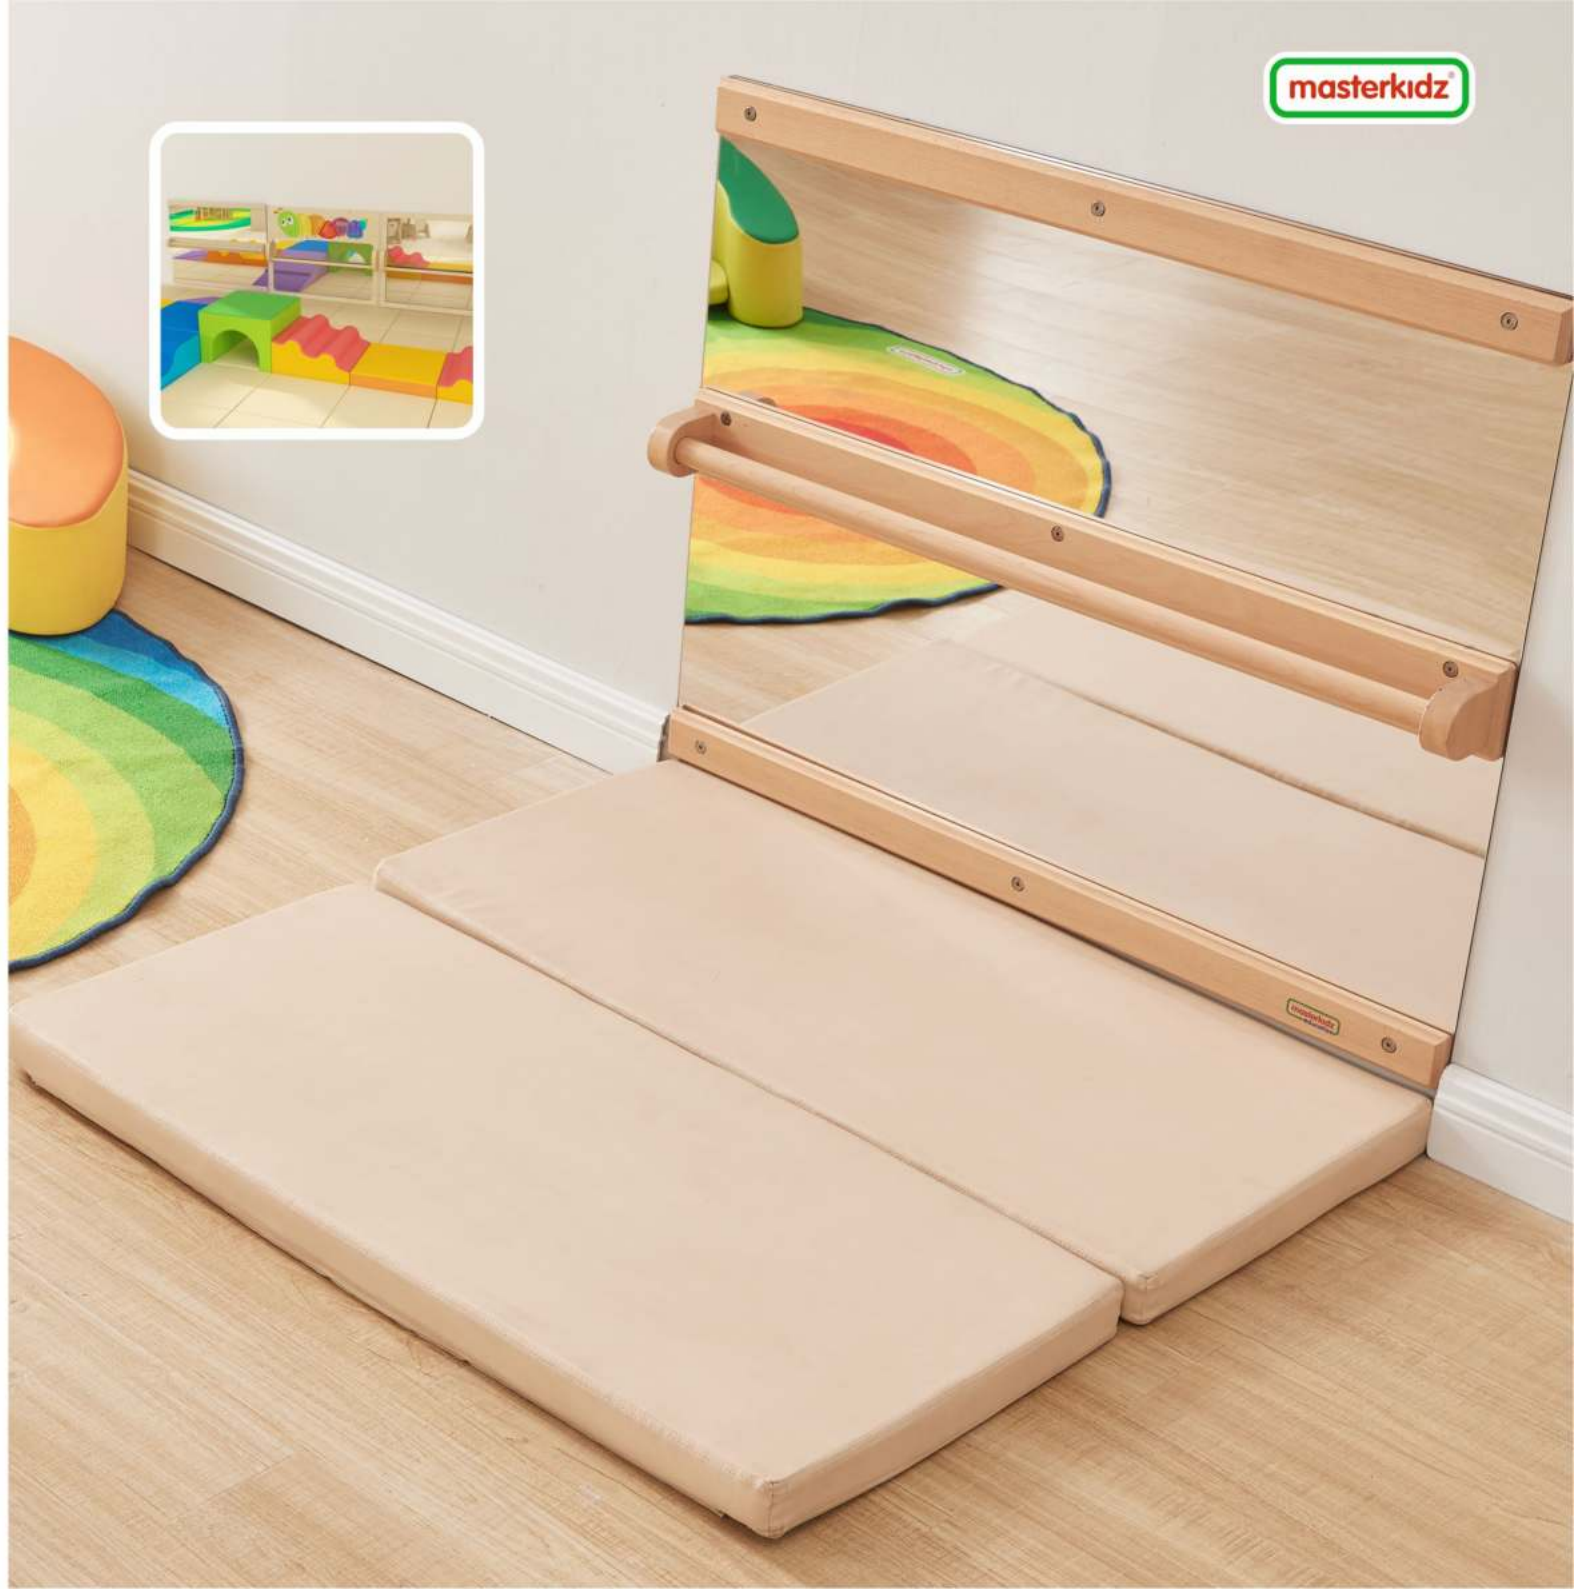

Pull-Up Mirror

L	W	H	
1000	96	800	mm

Caterpillar Pull-Up Mirror

L	W	H	
1000	96	800	mm

Pull-Up Mirror with Wooden Frame

L	W	H	
1000	96	800	mm