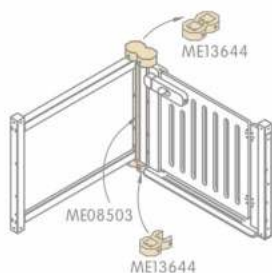

90° Connection		180° Connection		180° Connection	
620H + Gate		620H + Gate		620H + Gate	
Connectors	Gap Filler	Connectors	Gap Filler	Connectors	Gap Filler
ME13644	ME08503	ME13644	ME08503	ME13668	ME08503