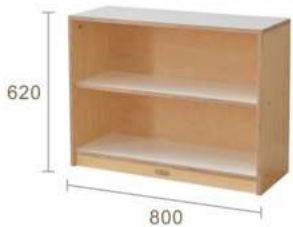

ME28259
620H x 800L Shelving Unit-Open Back

L	W	H	
800	300	620	mm

ME27719
620H x 1200L Shelving Unit-Open Back

L	W	H	
1200	300	620	mm

ME27894
800H x 800L Shelving Unit-Open Back

L	W	H	
800	300	800	mm

ME28075
800H x 1200L Shelving Unit-Open Back

L	W	H	
1200	300	800	mm

Snowdon
Wooden Back Fixed Shelving

ME27634
620H x 800L Shelving Unit
 Wooden Back

L	W	H	
800	300	620	mm

ME27726
620H x 1200L Shelving Unit
 Wooden Back

L	W	H	
1200	300	620	mm

ME27900
800H x 800L Shelving Unit
 Wooden Back