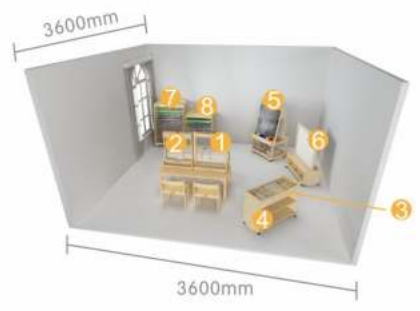

①		ME16430
②		ME24190
③		ME14504
④		ME08381

Art & Craft Areas
Inspirational Classroom Layout

5

masterkidz

Art & Craft Areas
Inspirational Classroom Layout

6

Area: **13m²**

- | | | |
|---|--|---------|
| ① | | ME06172 |
| ② | | ME04185 |
| ③ | | ME14528 |
| ④ | | ME24145 |
| ⑤ | | ME09036 |
| ⑥ | | ME16638 |
| ⑦ | | ME18021 |