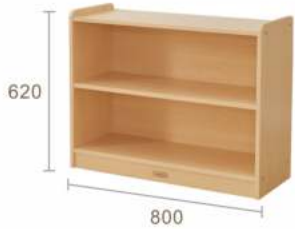

Elite Junior
Wooden Back Fixed Shelving

ME26231
620H x 800L Shelving Unit-Wooden Back

L	W	H	
800	300	620	mm