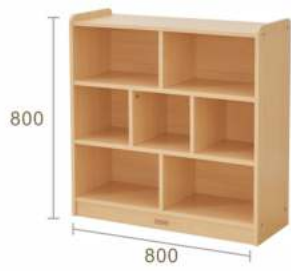

ME26507
800H x 800L 7-Compartment Shelving Unit
Wooden Back

L	W	H	
800	300	800	mm