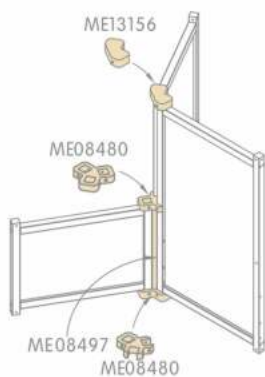

Choosing the Right Connectors and Gap Fillers

3-Divider Connection 360° Connection

Different Heights

360° Connection	Dividers	Connectors	Gap Fillers	
	620H Dividers + 1320H Dividers + 1320H Dividers	 ME13156 ×1 set	 ME08480 ×1 set	 ME08497 ×1 set

360° Connection	Dividers	Connectors	Gap Filler	
	620H Dividers + 1320H Dividers + 1320H Dividers	 ME10797 ×1 set	 ME08480 ×1 set	 ME08497 ×1 set