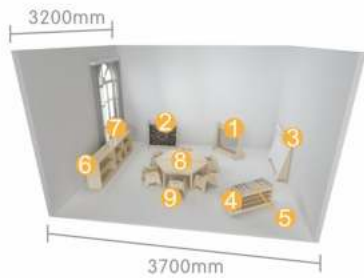

Area: **11.8m²**

①		ME19172	⑥		ME23919
②		ME19189	⑦		ME12166
③		ME19196	⑧		ME23094
④		ME18731	⑨		ME24497
⑤		ME14528			

Art & Craft Areas
Inspirational Classroom Layout

7