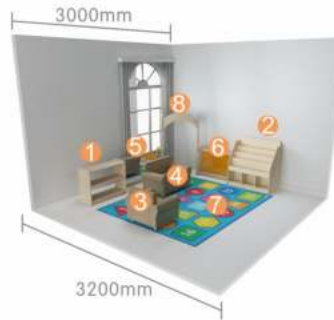

Reading Areas
Inspirational Classroom Layout

6

masterkidz

Reading Areas
Inspirational Classroom Layout

7

Area: **11m²**

①		ME23919	⑦		ME18649
②		ME24282	⑧		ME09128
③		ME16980			
④		ME16997			
⑤		ME11671			
⑥		ME11657			