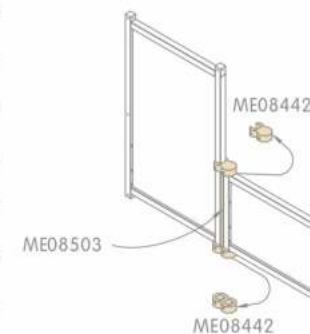

Dividers of Different Heights

180° Connection	Dividers	Connectors	Gap Filler
	620H + 1320H	 ME08442 ×1 set	 ME08503 ×1 set