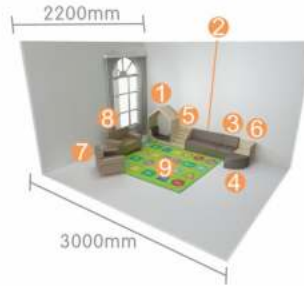

Reading Areas
Inspirational Classroom Layout

1

Area: 10m²