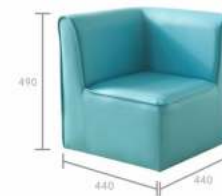

ME16676
Modular Kids Sofa - Corner Chair - Blue

L	W	H	
440	440	490	mm