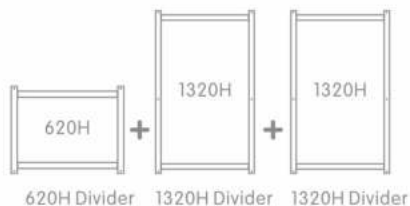

Choosing the Right Connectors and Gap Fillers

3-Divider Connection 360° Connection

Different Heights

360° Connection	Dividers	Connectors	Gap Fillers	
	620H Dividers + 1320H Dividers + 1320H Dividers	 ME13156 ×1 set	 ME08480 ×1 set	 ME08497 ×1 set

360° Connection	Dividers	Connectors	Gap Filler	
	620H Dividers + 1320H Dividers + 1320H Dividers	 ME10797 ×1 set	 ME08480 ×1 set	 ME08497 ×1 set