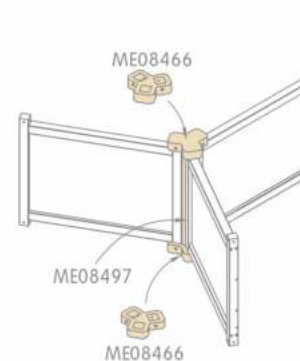

3-Divider Connection 360° Connection

Equal Height

180° Connection	Dividers	Connectors	Gap Filler
	620H Dividers x 3 Sets		
		ME08466	ME08497

180° Connection	Dividers	Connectors	Gap Filler
	1320H Dividers x 3 Sets		
		ME08466	ME08435