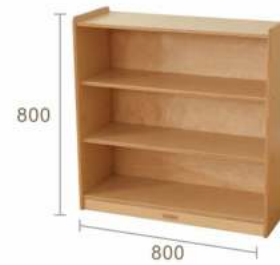

ME09074
800H x 800L Shelving Unit
Wooden Back

L	W	H	
800	300	800	mm