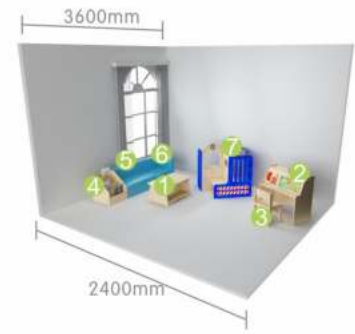

Role Play Areas
Inspirational Classroom Layout

1

masterkidz

Role Play Areas
Inspirational Classroom Layout

2

Area: **8.6m²**

①		ME24329
②		ME16720
③		ME24411
④		ME24305
⑤		ME16669
⑥		ME16676
⑦		ME21793

Area: **6.5m²**