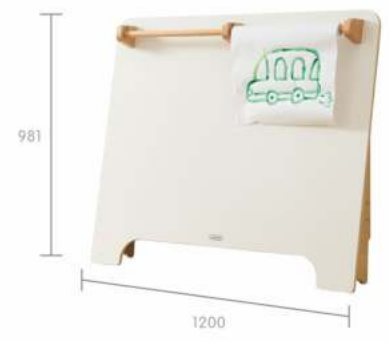

ME19196
1-Sided Leaning Floorstand Easel

L	W	H	
1200	223	981	mm