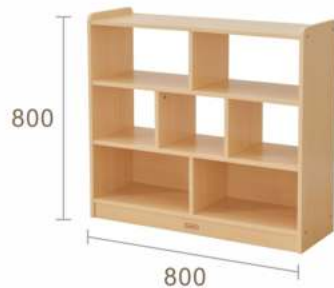

ME26316
620H x 800L 5-Compartment Shelving Unit
 Open Back

L	W	H	
800	300	620	mm

ME26323
620H x 800L 5-Compartment Shelving Unit
 Wooden Back

L	W	H	
800	300	620	mm

Elite Junior
7-Compartment Shelving Units