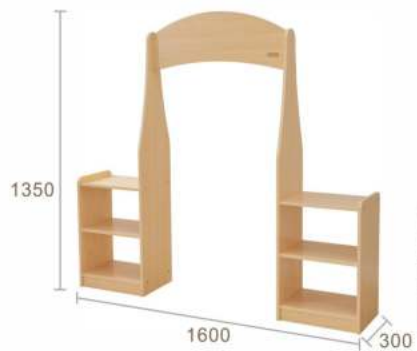

ME26743
Arch Cabinet

L	W	H	
1600	300	1350	mm