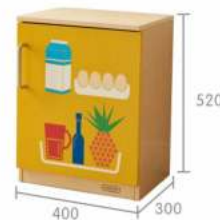

Role Play Areas

Kitchen & Laundry Corner Series