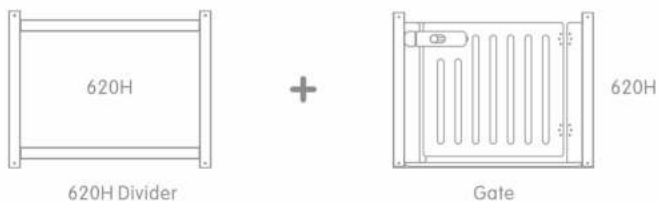

Choosing the Right Connectors and Gap Fillers

Gate + Divider Connection

Gate + Divider Connection
90° Connection

Gate + Divider Connection
180° Connection

Gate + Divider Connection
135° Connection