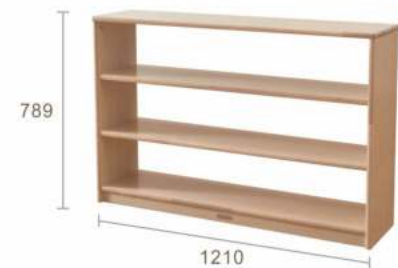

609H x 1210L Natural Rubber Wood Shelving Unit
Open Back

L	W	H	
1210	300	609	mm

ME22134

789H x 810L Natural Rubber Wood Shelving Unit
Open Back

L	W	H	
810	300	789	mm

ME22226

789H x 1210L Natural Rubber Wood Shelving Unit
Open Back

L	W	H	
1210	300	789	mm

Bern

Wooden Back Fixed Shelving

ME21878

609H x 810L Natural Rubber Wood Shelving Unit
Plywood Back

L	W	H	
810	300	609	mm

ME21977

609H x 1210L Natural Rubber Wood Shelving Unit
Plywood Back