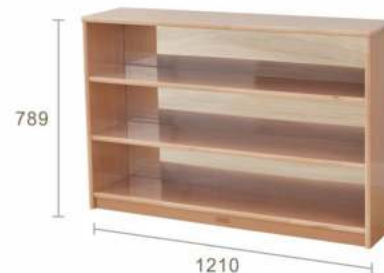

ME27061

609H x 810L Wooden Shelving Unit
Anti-Scratch Acrylic Mirror Back

L	W	H	
810	300	609	mm

ME27153

609H x 1210L Wooden Shelving Unit
Anti-Scratch Acrylic Mirror Back

L	W	H	
1210	300	609	mm

ME27337

789H x 810L Wooden Shelving Unit
Anti-Scratch Acrylic Mirror Back

L	W	H	
810	300	789	mm

ME27528

789H x 1210L Wooden Shelving Unit
Anti-Scratch Acrylic Mirror Back

L	W	H	
1210	300	789	mm

Forest School

Mirror Back Fixed Shelving