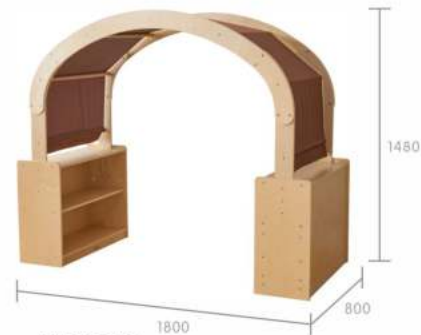

ME15570
Quiet Corner with Brown Roof

L	W	H	
1820	800	1180	mm