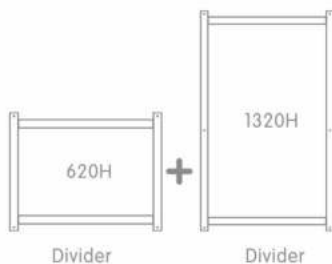

Choosing the Right Connectors and Gap Fillers

Two-Divider Connection 135° Connection