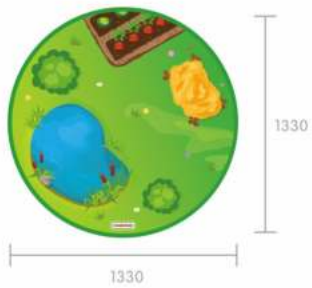

ME24787
Circular Rug(Farm) - ϕ 1330

L	W	H	
3000	2000	5	mm