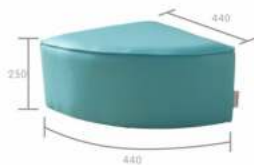

ME16652
Modular Kids Sofa - Corner Module - Blue

L	W	H	
440	440	250	mm