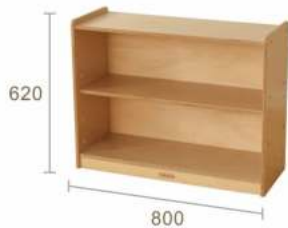

Series
Norwood

masterkidz

Norwood
Open Back Shelving

ME23919
620H x 800L Shelving Unit-Open Back

L	W	H	
800	300	620	mm

ME23926
620H x 1200L Shelving Unit-Open Back

L	W	H	
1200	300	620	mm

ME23971
800H x 800L Shelving Unit-Open Back

L	W	H	
800	300	800	mm

ME24008
789H x 1210L Shelving Unit-Open Back

L	W	H	
1200	300	800	mm

Norwood
Wooden Back Fixed Shelving

ME07995
620H x 800L Shelving Unit
Wooden Back

L	W	H	
800	300	620	mm

ME11206
620H x 1200L Shelving Unit
Wooden Back