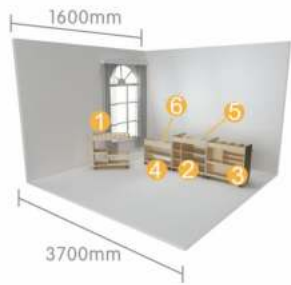

L	W	H	
800	790	800	mm

ME19653
Movable Books and Toys Center

L	W	H	
800	400	800	mm

Art & Craft Areas

Area: **6m²**

①		ME16614
②		ME14504
③		ME08190
④		ME24145
⑤		ME18014
⑥		ME14528

Art & Craft Areas
Inspirational Classroom Layout