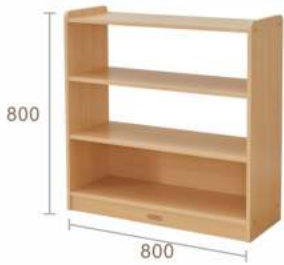

ME28198
800H Sweep Shelf

L	W	H	
300	300	800	mm

Snowdon
Chairs

ME28228
230H Wooden Chair

L	W	H	
320	295	460	mm

ME28235
250H Wooden Chair

L	W	H	
320	295	500	mm

ME28242
290H Wooden Chair

L	W	H	
320	295	525	mm

Series
Elite Junior

Elite Junior
Open Back Shelving

ME26224
 620H x 800L Shelving Unit-Open Back

L	W	H	
800	300	620	mm

ME26408
 800H x 800L Shelving Unit-Open Back

L	W	H	
800	300	800	mm