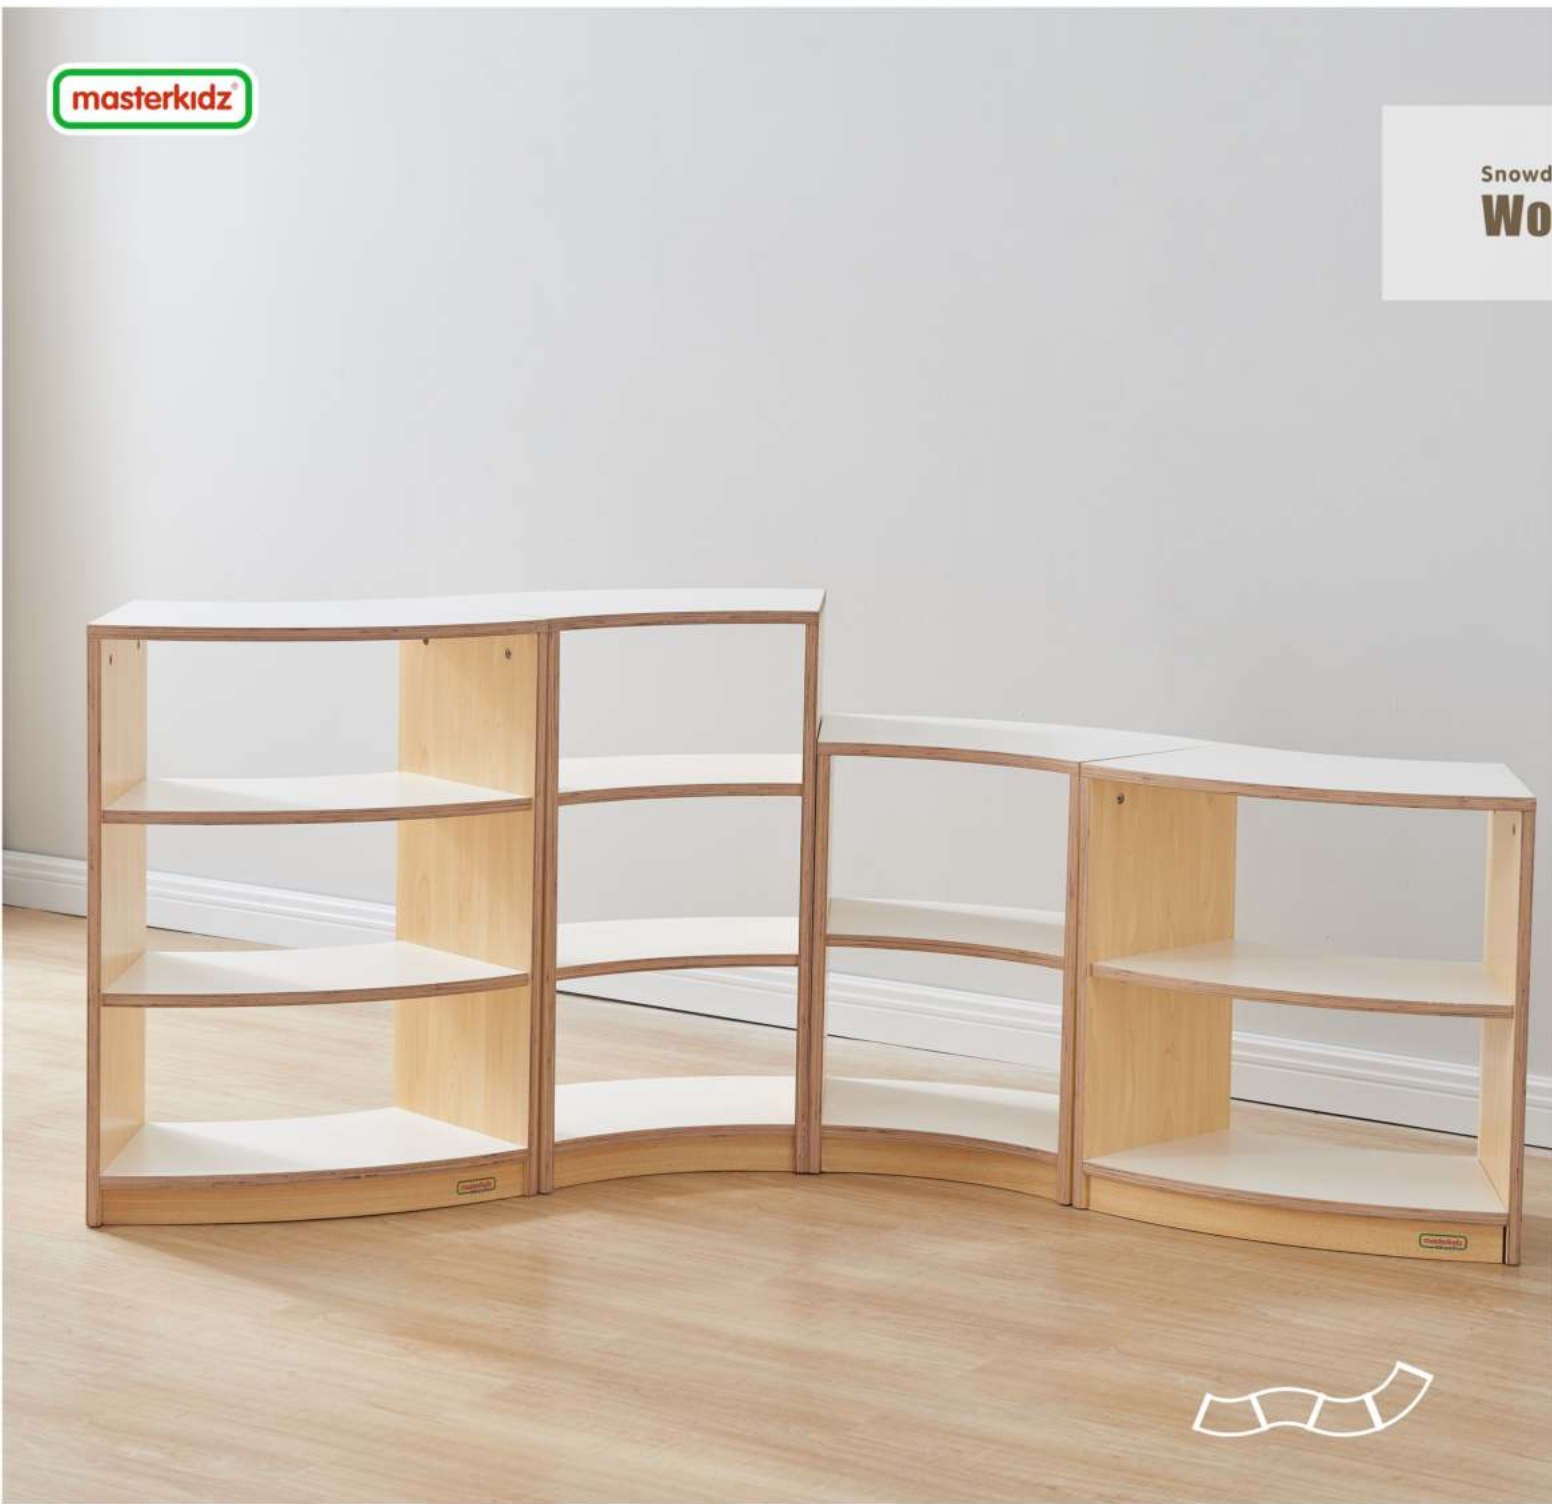

Snowdon
Wooden Corner Shelves

ME28167
 620H Corner Shelf

L	W	H	
300	300	620	mm

ME28174
 800H Corner Shelf

L	W	H	
300	300	800	mm

Snowdon
Wooden Sweep Shelves

ME28181
620H Sweep Shelf

L	W	H	
300	300	620	mm