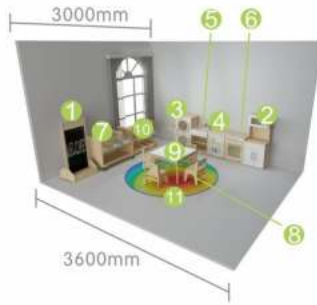

masterkidz

Role Play Areas
Inspirational Classroom Layout

5

Role Play Areas
Inspirational Classroom Layout

6

Area: **10.8m²**

①		ME16355	⑥		ME20574
②		ME20611	⑦		ME24275
③		ME20604	⑧		ME24442
④		ME20598	⑨		ME20734
⑤		ME20581	⑩		MK04291
			⑪		ME18656