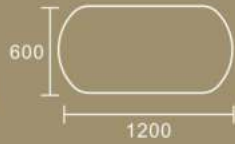

ME23674

ME23681

Metal Legs(Adjustable Height-380–580mm)

ME23452

ME23698

Alrik System

Oval-Shaped Tables

Wooden Legs(Fixed Heights-380,455 and 530mm)