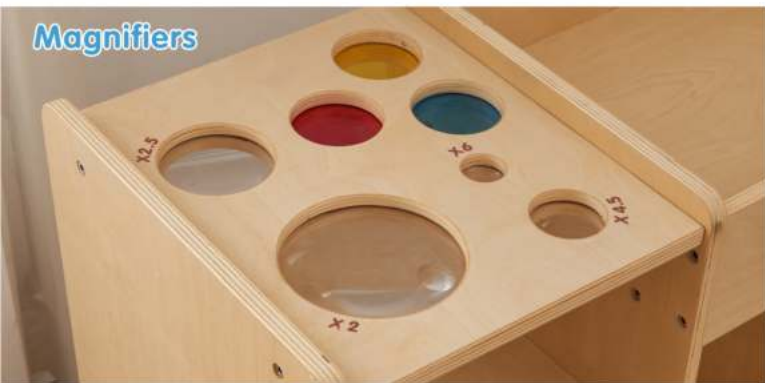

ME12401
Square Painting Tray
涂鸦方盘

ME12395
Clear Water Play Tray (Square)

ME19868
Movable Sensory Table

L	W	H	
1200	655	540	mm

Magnifiers

Mirrored Observation Compartment

ME19646
Movable Science Activity Table

L	W	H	
1200	425	620	mm

Others, Sofas and Rugs

Maisy Tidies Up
Maisy's Bedtime
Maisy's Bus
Maisy Dresses Up
Sweet Dreams, Maisy
Maisy Learns to Swim
Maisy Goes on Holiday
Maisy Goes to Nursery
Maisy Goes to the Museum
Maisy's Field Day