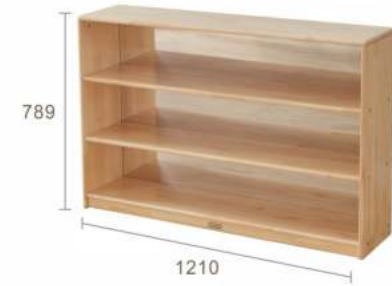

L	W	H	
810	300	609	mm

ME28464

609H x 1210L Wooden Shelving Unit
Plywood Back

L	W	H	
1210	300	609	mm

ME28648

789H x 1210L Wooden Shelving Unit
Plywood Back

L	W	H	
810	300	789	mm

ME28822

789H x 1210L Wooden Shelving Unit
Plywood Back

L	W	H	
1210	300	789	mm

ME27061

609H x 810L Wooden Shelving Unit
Anti-Scratch Acrylic Mirror Back

L	W	H	
810	300	609	mm

ME27153

609H x 1210L Wooden Shelving Unit
Anti-Scratch Acrylic Mirror Back

L	W	H	
1210	300	609	mm

ME27337

789H x 810L Wooden Shelving Unit
Anti-Scratch Acrylic Mirror Back

L	W	H	
810	300	789	mm

ME27528

789H x 1210L Wooden Shelving Unit
Anti-Scratch Acrylic Mirror Back

L	W	H	
1210	300	789	mm