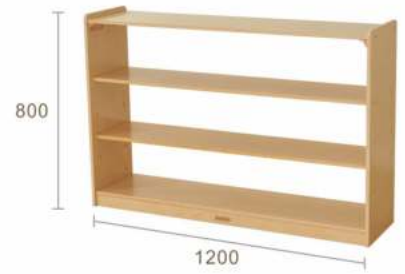

Series
Norwood

masterkidz

Norwood
Open Back Shelving

ME23919
620H x 800L Shelving Unit-Open Back

L	W	H	
800	300	620	mm

ME23926
620H x 1200L Shelving Unit-Open Back

L	W	H	
1200	300	620	mm

ME23971
800H x 800L Shelving Unit-Open Back

L	W	H	
800	300	800	mm

ME24008
789H x 1210L Shelving Unit-Open Back

L	W	H	
1200	300	800	mm

Norwood
Wooden Back Fixed Shelving

ME07995
620H x 800L Shelving Unit
Wooden Back

L	W	H	
800	300	620	mm

ME11206
620H x 1200L Shelving Unit
Wooden Back