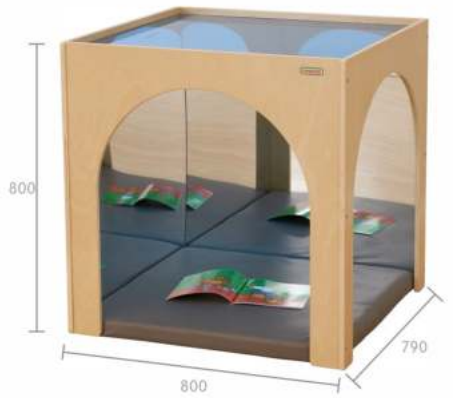

L	W	H	
800	330	405	mm

masterkidz

masterkidz

ME18540
Hexagonal Cozy Corner

L	W	H	
1382	1212	351	mm

ME19059
Quiet Island

L	W	H	
1460	1060	400	mm

ME21588
Translucent Top Quiet House