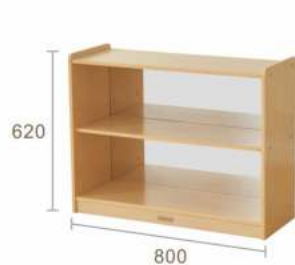

L	W	H	
800	300	800	mm

ME24008
789H x 1210L Shelving Unit-Open Back

L	W	H	
1200	300	800	mm

Norwood
Wooden Back Fixed Shelving

ME07995
620H x 800L Shelving Unit
Wooden Back

L	W	H	
800	300	620	mm

ME11206
620H x 1200L Shelving Unit
Wooden Back

L	W	H	
1200	300	620	mm

ME09074
800H x 800L Shelving Unit
Wooden Back

L	W	H	
800	300	800	mm

ME11220
800H x 1200L Shelving Unit
Wooden Back

L	W	H	
1200	300	800	mm

Norwood
Mirror Back Fixed Shelving

ME07988
620H x 800L Shelving Unit
 Anti-Scratch Acrylic Mirror Back