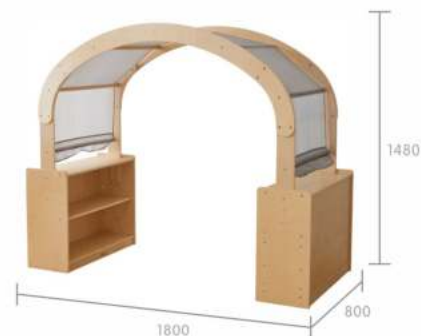

ME24268
Book Station with Transparent Back

L	W	H	
800	400	800	mm

ME24251
Visible-Compartment Storage Station (1 Compartment)

L	W	H	
800	400	620	mm

ME15570
Quiet Corner with Brown Roof

L	W	H	
1820	800	1180	mm