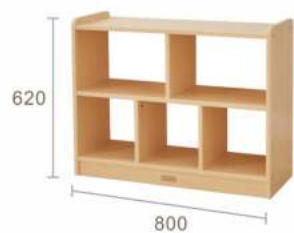

Elite Junior
Wooden Back Fixed Shelving

ME26231
620H x 800L Shelving Unit-Wooden Back

L	W	H	
800	300	620	mm

ME26415
800H x 800L Shelving Unit-Wooden Back

L	W	H	
800	300	800	mm

Elite Junior
5-Compartment Shelving Units