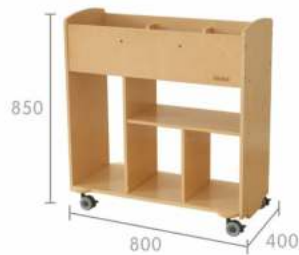

ME24244
800L Mobile Book Storage

L	W	H	
800	400	850	mm