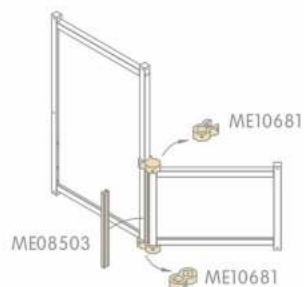

Dividers of Different Heights

135° Connection	Dividers	Connectors	Gap Filler
	620H + 620H	 ME10674 ×1 set	 ME08503 ×1 set
1320H + 1320H	 ME10674 ×1 set	 ME08589 ×1 set	

135° Connection	Dividers	Connectors	Gap Filler
	620H + 1320H	 ME10681 ×1 set	 ME08503 ×1 set