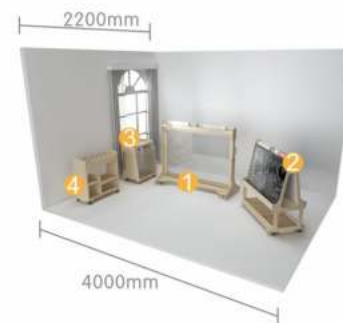

Art & Craft Areas
Inspirational Classroom Layout

4

Area: 9m²