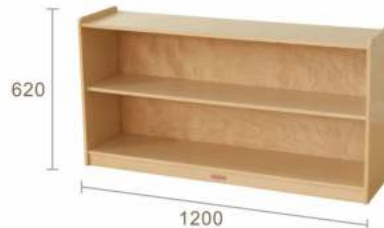

Series
Norwood

masterkidz

Norwood
Open Back Shelving

ME23919
620H x 800L Shelving Unit-Open Back

L	W	H	
800	300	620	mm

ME23926
620H x 1200L Shelving Unit-Open Back

L	W	H	
1200	300	620	mm

ME23971
800H x 800L Shelving Unit-Open Back

L	W	H	
800	300	800	mm

ME24008
789H x 1210L Shelving Unit-Open Back

L	W	H	
1200	300	800	mm

Norwood
Wooden Back Fixed Shelving

ME07995
620H x 800L Shelving Unit
Wooden Back

L	W	H	
800	300	620	mm

ME11206
620H x 1200L Shelving Unit
Wooden Back

L	W	H	
1200	300	620	mm

ME09074
800H x 800L Shelving Unit
Wooden Back

L	W	H	
800	300	800	mm

ME11220
800H x 1200L Shelving Unit
Wooden Back

L	W	H	
1200	300	800	mm

Norwood
Mirror Back Fixed Shelving

ME07988
620H x 800L Shelving Unit
 Anti-Scratch Acrylic Mirror Back