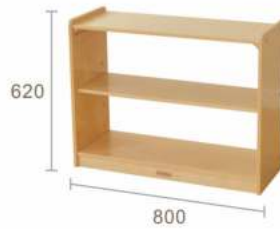

260

ME28341

260H Wooden Chair
260座高木椅

L	W	H	
290	320	475	mm

300

ME28358

300H Wooden Chair
300座高木椅

L	W	H	
300	320	500	mm

Series
Norwood

masterkidz

Norwood
Open Back Shelving

ME23919
620H x 800L Shelving Unit-Open Back

L	W	H	
800	300	620	mm

ME23926
620H x 1200L Shelving Unit-Open Back

L	W	H	
1200	300	620	mm

ME23971
800H x 800L Shelving Unit-Open Back