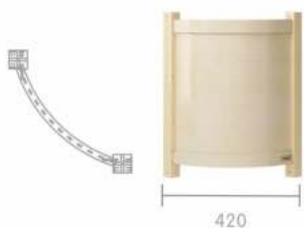

Dividers 分区屏风

420

ME14733
620H Divider - 90° Corner

L	W	H	
420	90	620	mm