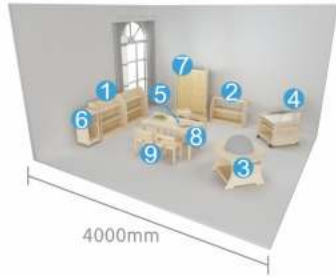

Area: 14m²

3500mm