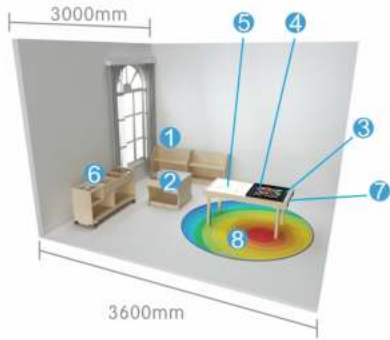

Area: **10.8m²**