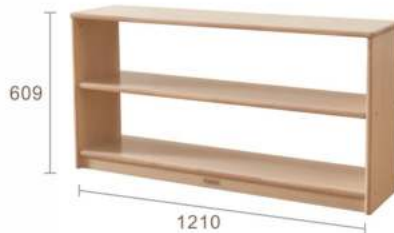

L	W	H	
284	295	510	mm

Series
Bern

Bern

Open Back Shelving

ME21861

609H x 810L Natural Rubber Wood Shelving Unit
Open Back

L	W	H	
810	300	609	mm

ME21953