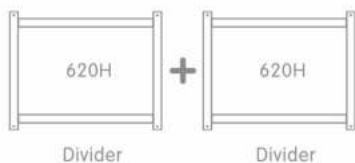

Choosing the Right Connectors and Gap Fillers

Two-Divider Connection 135° Connection