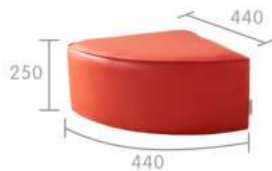

ME16683
Modular Kids Sofa - Corner Module - Red

L	W	H	
440	440	250	mm