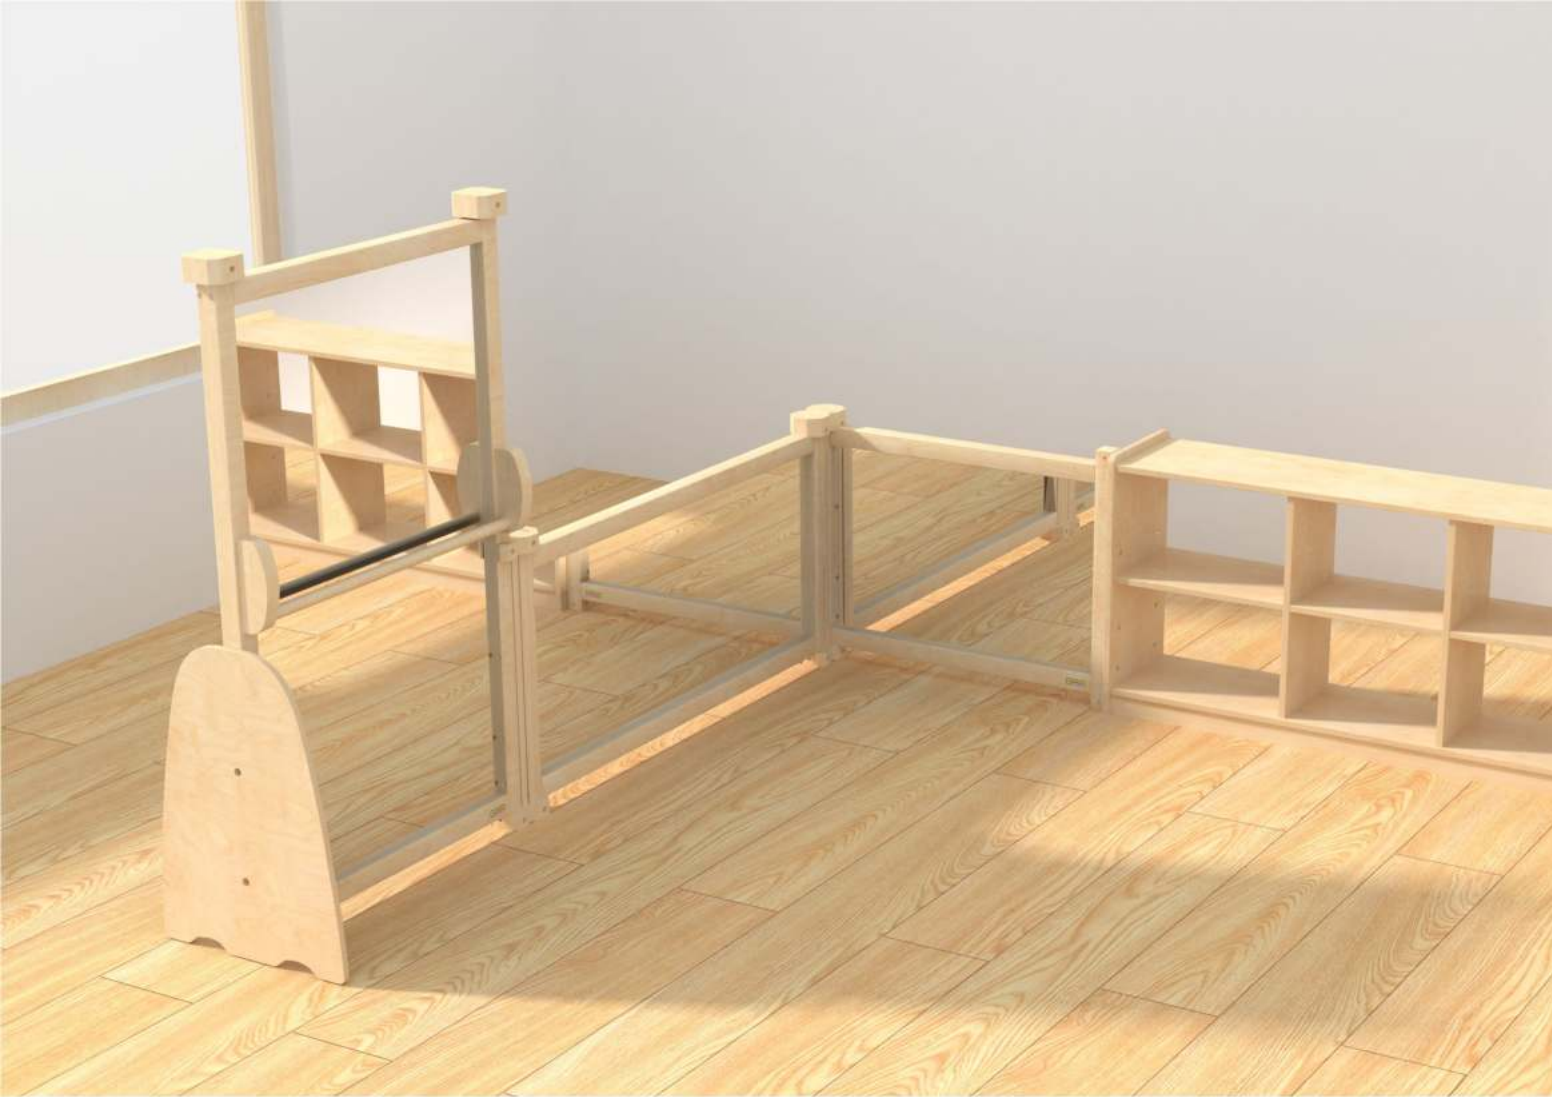

Divider-2-Sided Mirror connect with: