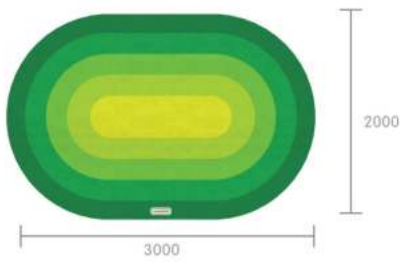

ME18625
3000L Oval-Shaped Classroom Rug (Green)
3000L x 2000W

L	W	H	
3000	2000	5	mm