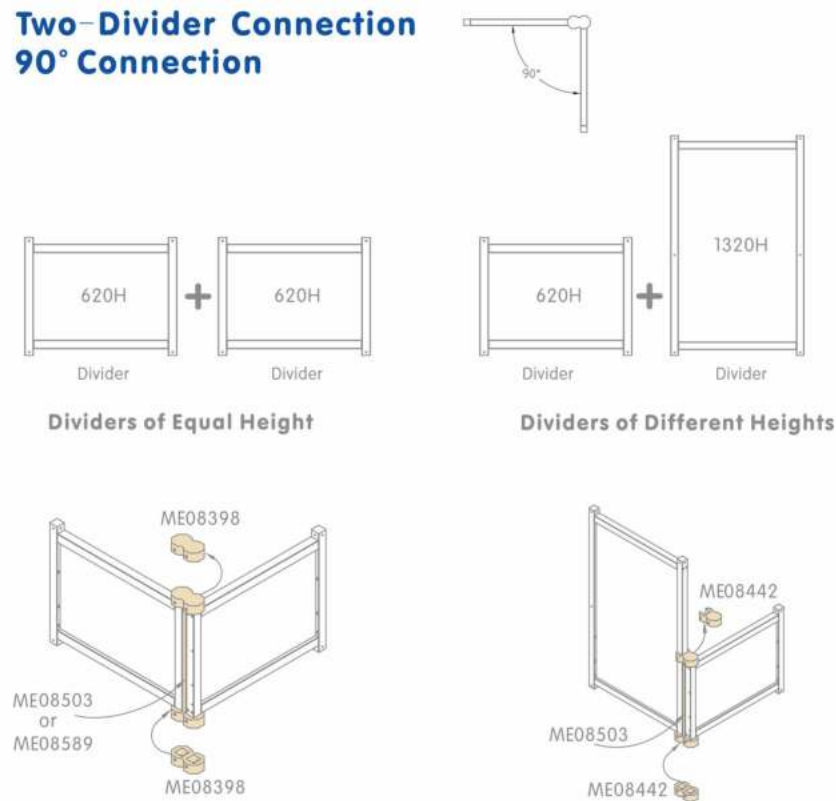

Two-Divider Connection 90° Connection

90° Connection	Dividers	Connectors	Gap Filler
	620H + 620H	ME08398 ×1 set	ME08503 ×1 set
1320H + 1320H	ME08398 ×1 set	ME08589 ×1 set	

90° Connection	Dividers	Connectors	Gap Filler
	620H + 1320H	ME08442 ×1 set	ME08503 ×1 set