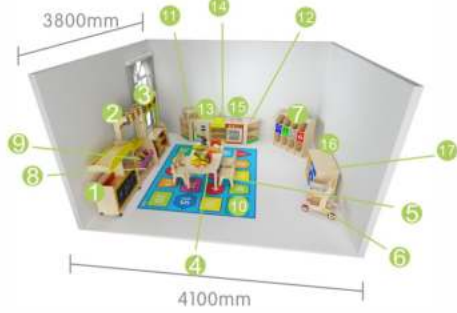

Area: **15.5m²**