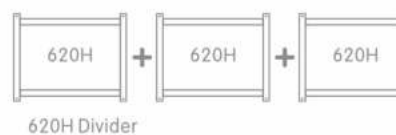

3-Divider Connection 360° Connection

Equal Height

180° Connection	Dividers	Connectors	Gap Filler
	620H Dividers x 3 Sets		
		ME08466	ME08497

180° Connection	Dividers	Connectors	Gap Filler
	1320H Dividers x 3 Sets		
		ME08466	ME08435