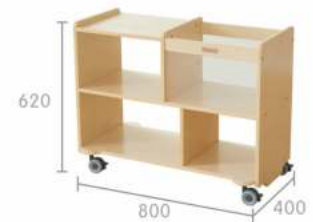

L	W	H	
800	400	620	mm

ME24244
800L Mobile Book Storage

L	W	H	
800	400	850	mm

ME24268
Book Station with Transparent Back

L	W	H	
800	400	800	mm

ME24251
Visible-Compartment Storage Station
(1 Compartment)

L	W	H	
800	400	620	mm