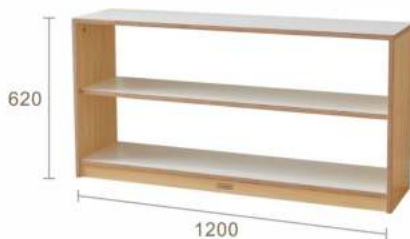

W	H
300mm	800mm

Norwood
Sweep Shelves

ME24060
620H Sweep Shelf

W	H
300mm	620mm

ME24077
800H Sweep Shelf

W	H
300mm	800mm

Series
Snowdon

Snowdon
Open Back Shelving

ME28259
620H x 800L Shelving Unit-Open Back

L	W	H	
800	300	620	mm

ME27719
620H x 1200L Shelving Unit-Open Back

L	W	H	
1200	300	620	mm

ME27894
800H x 800L Shelving Unit-Open Back

L	W	H	
800	300	800	mm

ME28075
800H x 1200L Shelving Unit-Open Back