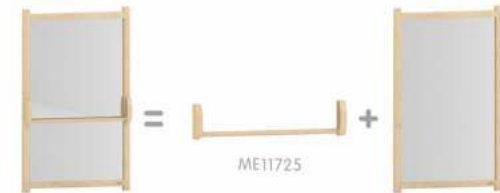

ME10711
 620H x 800L Divider Translucent-Red

620H
 x
 1200L

ME10728
 620H x 1200L Divider Translucent-Red

Divider-2-Sided Mirror connect with:

ME11671
620H x 1200L Divider - 2-Sided Mirror

L	H	
1200	620	mm