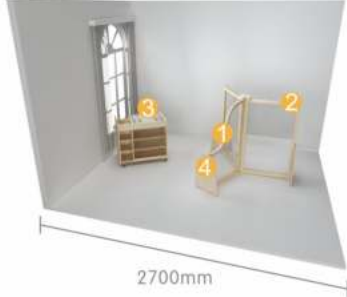

Art & Craft Areas
Inspirational Classroom Layout

4

Area: 9m²

①		ME04475
②		ME16621
③		ME18021
④		ME16614

masterkidz

Area: **6m²**

2200mm

2700mm