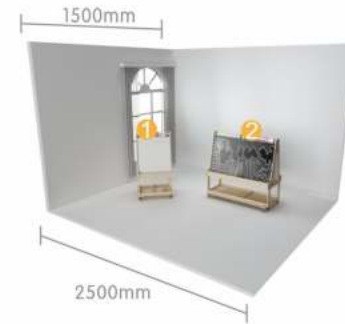

1

masterkidz

Art & Craft Areas
Inspirational Classroom Layout

2

Area: 4m²

①

ME16768

②