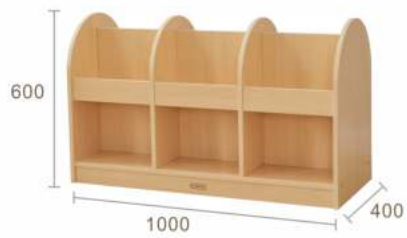

ME26491
800H x 800L 7-Compartment Shelving Unit
 Open Back

L	W	H	
800	300	800	mm

ME26507
800H x 800L 7-Compartment Shelving Unit
 Wooden Back

L	W	H	
800	300	800	mm

Elite Junior
Book Storage

ME26194
2-Sided Book Storage