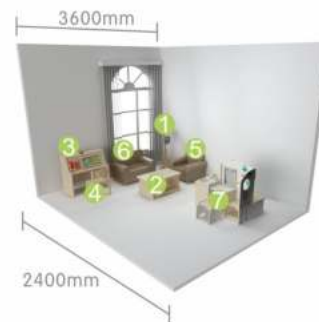

①		ME17093
②		ME17062
③		ME16720
④		ME24411
⑤		ME21786

Role Play Areas
Inspirational Classroom Layout

3

masterkidz

Role Play Areas
Inspirational Classroom Layout

4

Area: 8.6m²

①		ME16744
②		ME24329
③		ME16720
④		ME24411
⑤		ME16980
⑥		ME16997
⑦		ME21809