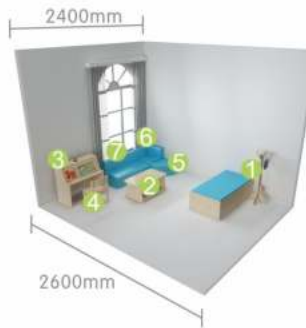

Role Play Areas
Inspirational Classroom Layout

7

Role Play Areas
Inspirational Classroom Layout

8

Area: **6.2m²**

- ①  ME17055
ME16744
- ②  ME24329
- ③  ME16720
- ④  ME24411

- ⑤  ME16652
- ⑥  ME16676
- ⑦  ME16669