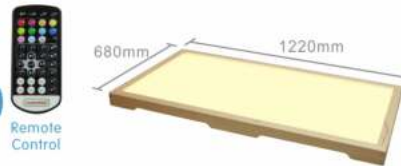

Rectangular LED Light Box (Colour Changing)
ME07445

Science and Discovery Areas
LED Light Boxes

Scan to Visit Product Page

LED Light Boxes
(Colour Changing)

SCAN or CLICK to Watch Video