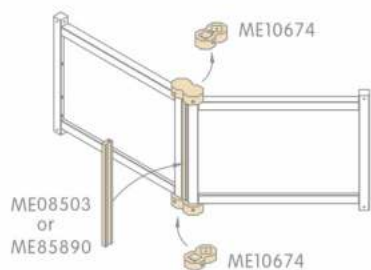

Dividers of Equal Height