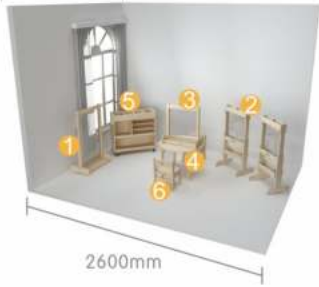

Area: **6m²**

2500mm