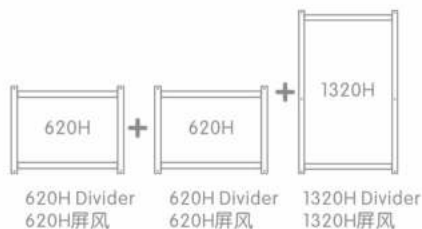

Choosing the Right Connectors and Gap Fillers

3-Divider Connection 360° Connection

Different Heights

360° Connection	Dividers	Connectors	Gap Fillers	
	620H Dividers + 1320H Dividers + 1320H Dividers	 ME13156 ×1 set	 ME08480 ×1 set	 ME08497 ×1 set

360° Connection	Dividers	Connectors	Gap Filler	
	620H Dividers + 1320H Dividers + 1320H Dividers	 ME10797 ×1 set	 ME08480 ×1 set	 ME08497 ×1 set