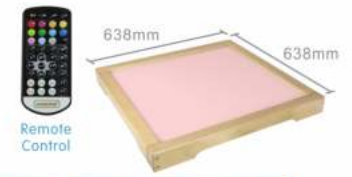

Square LED Light Box (Colour Changing)
ME07452