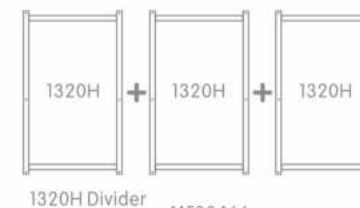

3-Divider Connection 360° Connection

Equal Height

180° Connection	Dividers	Connectors	Gap Filler
	620H Dividers x 3 Sets		
		ME08466	ME08497

180° Connection	Dividers	Connectors	Gap Filler
	1320H Dividers x 3 Sets		
		ME08466	ME08435