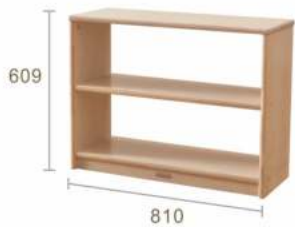

L	W	H	
284	295	510	mm

Series
Bern

Bern

Open Back Shelving

ME21861

609H x 810L Natural Rubber Wood Shelving Unit
Open Back

L	W	H	
810	300	609	mm

ME21953