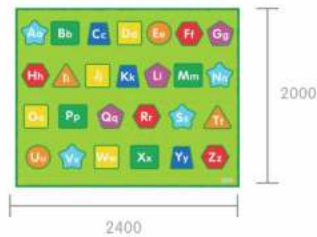

ME18632
Alphabets and Shapes Classroom Rug - 2400L x 2000W

L	W	H
2400mm	2000mm	5mm