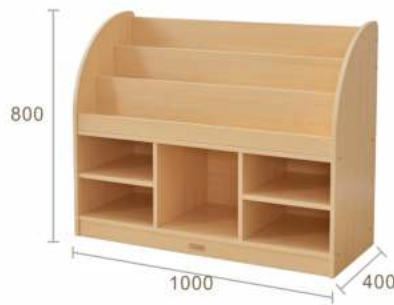

ME26200
Magazine Rack

L	W	H	
1000	400	800	mm