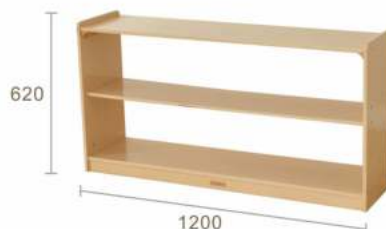

Series
Norwood

masterkidz

Norwood
Open Back Shelving

ME23919
620H x 800L Shelving Unit-Open Back

L	W	H	
800	300	620	mm

ME23926
620H x 1200L Shelving Unit-Open Back

L	W	H	
1200	300	620	mm

ME23971
800H x 800L Shelving Unit-Open Back

L	W	H	
800	300	800	mm

ME24008
789H x 1210L Shelving Unit-Open Back

L	W	H	
1200	300	800	mm

Norwood
Wooden Back Fixed Shelving

ME07995
620H x 800L Shelving Unit
Wooden Back

L	W	H	
800	300	620	mm

ME11206
620H x 1200L Shelving Unit
Wooden Back