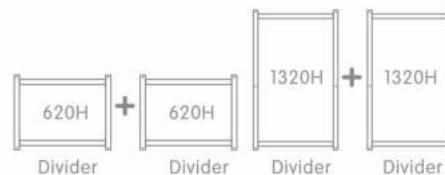

Two-Divider Connection 180° Connection

Dividers of Equal Height

180° Connection	Dividers	Connectors	Gap Filler
	620H + 620H	 ME08398 ×1 set	 ME08503 ×1 set
1320H + 1320H	 ME08398 ×1 set	 ME08589 ×1 set