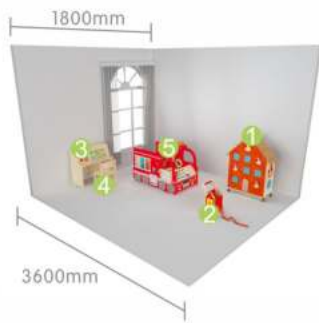

Role Play Areas
Inspirational Classroom Layout

1

masterkidz

Role Play Areas
Inspirational Classroom Layout

2

Area: **8.6m²**

①		ME24329
②		ME16720
③		ME24411
④		ME24305
⑤		ME16669
⑥		ME16676
⑦		ME21793

Area: **6.5m²**