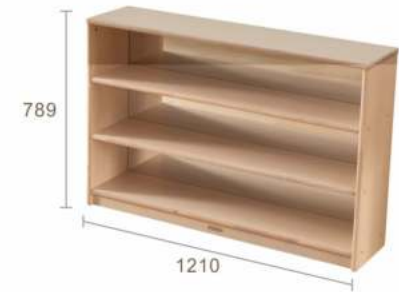

L	W	H	
810	300	780	mm

ME22141

789H x 810L Natural Rubber Wood Shelving Unit
Plywood Back

L	W	H	
1210	300	609	mm

ME22233

789H x 1210L Natural Rubber Wood Shelving Unit
Plywood Back

L	W	H	
1210	300	789	mm

masterkidz

ME21885

609H x 810L Natural Rubber Wood Shelving Unit
Anti-Scratch Acrylic Mirror Back

L	W	H	
810	300	609	mm

ME21960

789H x 810L Natural Rubber Wood Shelving Unit
Anti-Scratch Acrylic Mirror Back

L	W	H	
1200	300	609	mm

ME22158

609H x 1210L Natural Rubber Wood Shelving Unit
Anti-Scratch Acrylic Mirror Back

L	W	H	
810	300	789	mm

ME22240

789H x 1210L Natural Rubber Wood Shelving Unit
Anti-Scratch Acrylic Mirror Back

L	W	H	
1210	300	789	mm