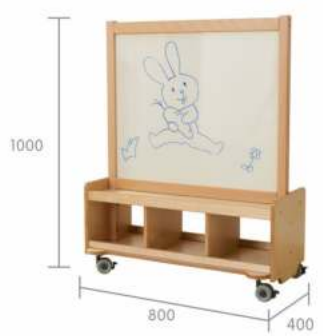

L	W	H	
800	400	750	mm

ME19172
Toddler Painting Window
幼儿涂鸦墙

L	W	H	
800	400	750	mm

Art & Craft Areas
Mobile Activity Units

ME09050
 Mobile Activity Unit - 2-Sided Writing Board

L	W	H	
800	400	1000	mm

ME09036
 Mobile Activity Unit - Painting Wall