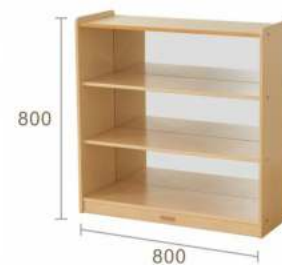

ME08091
800H x 800L Shelving Unit
Anti-Scratch Acrylic Mirror Back

L	W	H	
800	300	800	mm