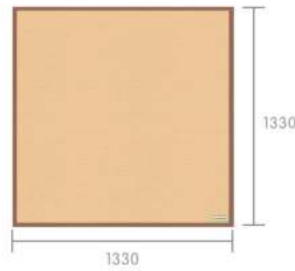

ME19530
2 Tone Square Classroom Rug (Hazelnut) - 1330L

L	W	H	
1330	1330	5	mm