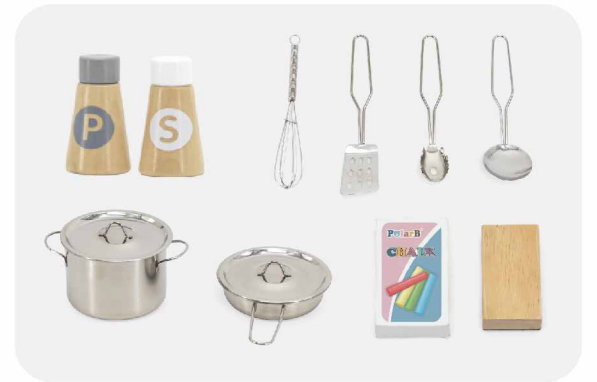

44072 Classic White Modern Kitchen with Light and Sound
Size: 990 x 1000 x 345 mm

This stylish and modern kitchen includes oven, stove, microwave, sink and cabinet. Everything a kid needs to learn about food prepping, cooking, and even dish washing! The blackboard can serve as memo board or menu planner, helping the little chef to keep track of favorite recipes. The battery-powered stove with realistic light and sound effects greatly enhances playtime experience. All of the utensils can be stored safely by either hang on the hooks above the stove or keep in the cabinet.