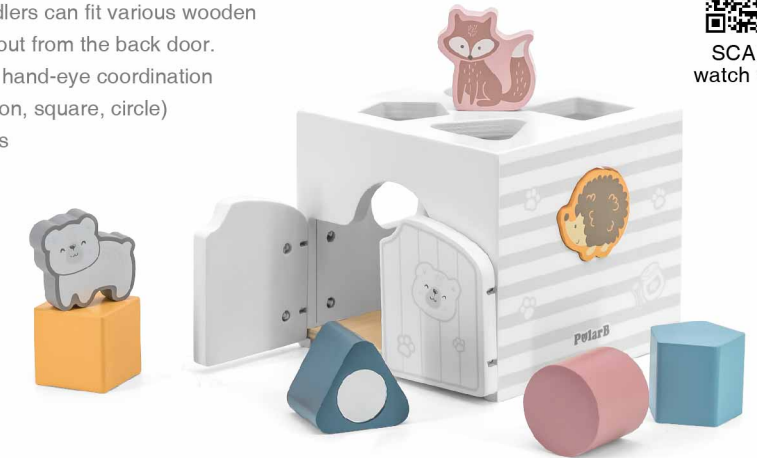

SCAN to watch videos

44051 Noah's Ark Shape Sorter

Decorated with non-toxic paints and tested to the safety standard, beautifully constructed toddler toys for 2 year old and older. Includes 5 diverse pairs of animals alongside Noah and his wife providing a hands-on learning experience. This beautiful wooden toy with wave features a sliding hull door, removable roof panels and a carry handle. A wonderful introduction to key shapes and provides a hands-on learning experience. Helps develop pre-reading skills through shape recognition and matching whilst encouraging manual dexterity and hand eye co-ordination.

Size: 260 x 220 x 135 mm

SCAN to watch videos

44052 Shape Sorter with Music Blocks

Includes 7 different shapes blocks (3 basic geometric shapes with different sounds, one with a mirror, 3 with cute animal images). Toddlers can fit various wooden shapes through the matched holes, and get them out from the back door. Help to improve kids shape recognition ability and hand-eye coordination ability by matching shape blocks (triangle, pentagon, square, circle) into the empty holes. Different sounds in the blocks could exercise kids voice sensitivity.

Size: 135 x 145 x 120 mm

SCAN to watch videos

44007 Shape Sorter & Gear Play

A five-sided triangular box with 7 different shapes. Improve babies' shape recognition ability and hand-eye coordination ability by matching shape blocks into the empty holes. Turn the gears to have fun as well.