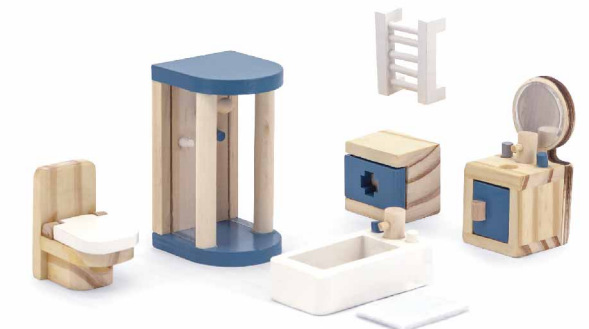

Portable design is suitable for easy carry and storage.

Perfect to develop social skills, imagination and creative ability.

Size: 380 x 380 x 340 mm

SCAN to watch videos

44036 Kids' Bedroom

44037 Sitting Room

44038 Kitchen & Dining Room

44039 Toilet

44065 Tool Bench

This wooden tool bench includes a cutting machine, a hammer, a saw, a ruler, a screwdriver, a wrench, several screws, nuts, bolts, gears, and other creative parts for building. Kids can work together for hours, and DIY animal shaped cars.