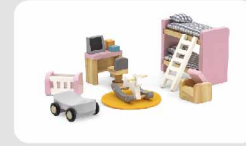

44036 / P42

Kids' Bedroom