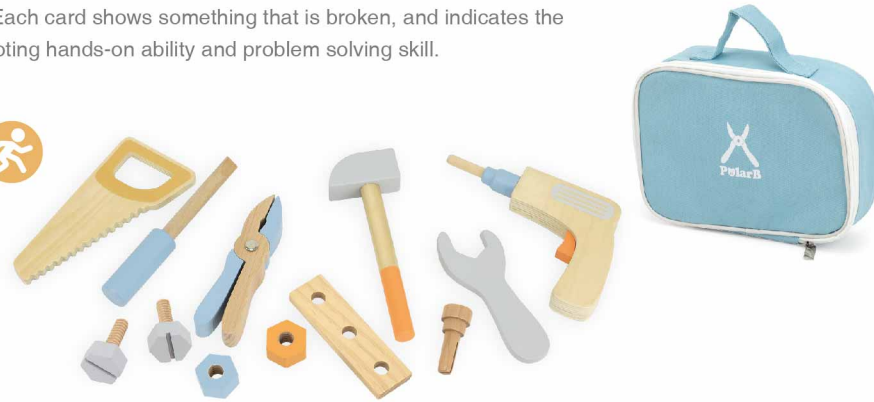

Size: 498 x 495 x 320 mm

SCAN to watch videos

44204 Tool Set

This tool set is perfect for little builders so that they can grab their tools and help fix what needs to be done around the house! Includes a wrench, a pair of pliers, a saw, a screwdriver, a hammer, a drill, a plate, a screw, a bolt, 3 nuts and 8 double-sided card all packed in a case for easy storage. Each card shows something that is broken, and indicates the tool that can be used to fix it. Ideal for promoting hands-on ability and problem solving skill.

Size: 220 x 160 x 80 mm

44202 Dentist Set

This dentist set is perfect for kids who love creative and imaginative role-playing. Includes dentures with removable teeth, a dental mirror, a syringe, pliers, a tube of toothpaste, a tooth brush, 2 X-ray images, a drill, a dental floss and a case for storage. This fantastic role play kit will help to reinforce conversations about teeth care and healthy habits. Promotes imaginative play and encourages nurturing behaviour.