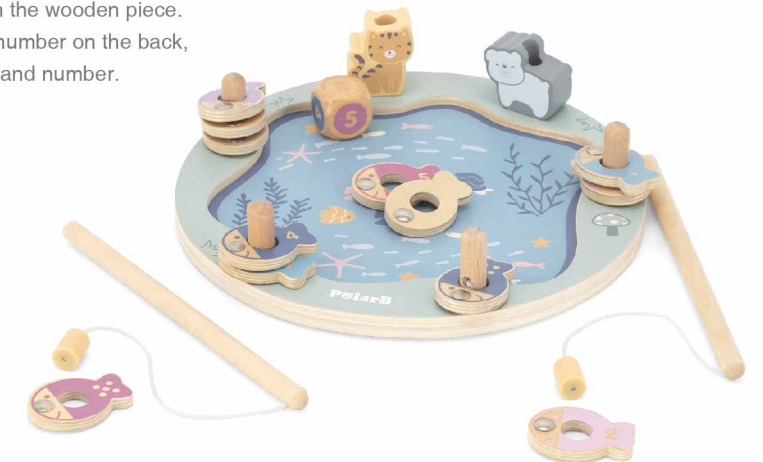

44080 Magnetic Pond Fishing Game

This magnetic fishing game consists of a fishing pond, 12 fishes, a dice and two fishing rods. Use the magnetic rods to catch the fish and place them on the wooden piece.

The fishes can be distinguished by either the color or the number on the back, making this a great tool to introduce the concepts of color and number.

Helps to cultivate hand-eye coordination and patience, and enhances self-confidence.

Size: D225 x 215 mm