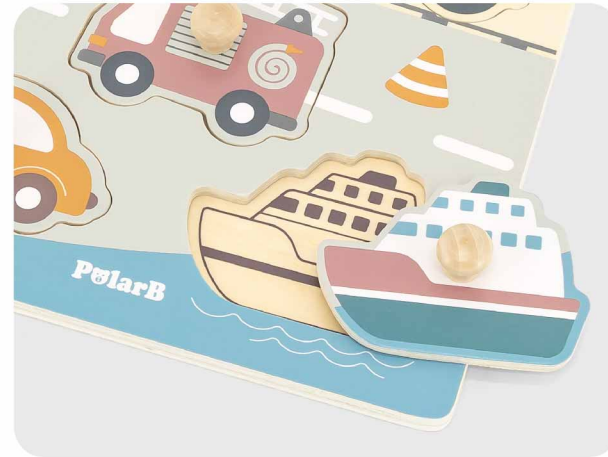

This safari themed puzzle allows kids to learn about animals, improve matching skills, and enhance hand-eye coordination. This transportation themed puzzle allows kids to learn about different vehicles, and improve matching skills and enhance hand-eye coordination.

Wooden knobs are made of high quality and environmentally friendly wood, and the proper size and smooth surface are perfect for small hands to grasp.

44068 Flat Puzzle -Animals
Size: 220 x 220 x 26 mm