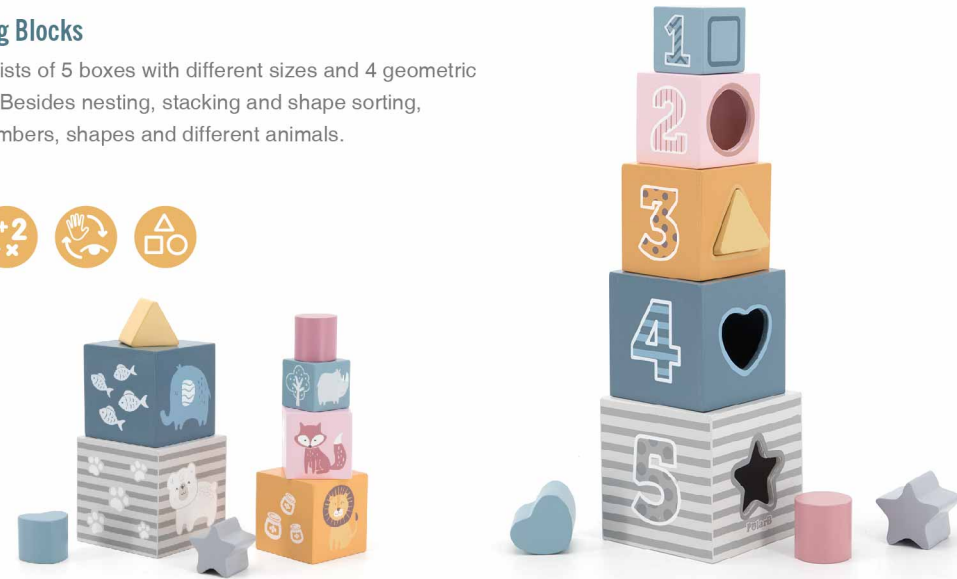

Size: 135 x 145 x 120 mm

SCAN to watch videos

44007 Shape Sorter & Gear Play

A five-sided triangular box with 7 different shapes. Improve babies' shape recognition ability and hand-eye coordination ability by matching shape blocks into the empty holes. Turn the gears to have fun as well.

Size: 162 x 160 x 140 mm

SCAN to watch videos

44016 Nesting & Stacking Blocks

This wooden block set consists of 5 boxes with different sizes and 4 geometric blocks made of solid wood. Besides nesting, stacking and shape sorting, children can learn about numbers, shapes and different animals.

Size: 90 x 330 x 90 mm

SCAN to watch videos

44050 Matching Shape & Colour

Includes 25 different blocks in 5 colors and 5 shapes, a double layer base. There are 5 different colors on the lower base and 5 different shapes on the upper panel. When rotating the upper panel, different shapes and color combinations appear. This toy is for learning basic shapes and colors, also for improving manual dexterity. Perfect toy for parent-child interaction, playing with friends, etc. The kids could build different images, enclosed 12 patterns on 6 cards for reference.