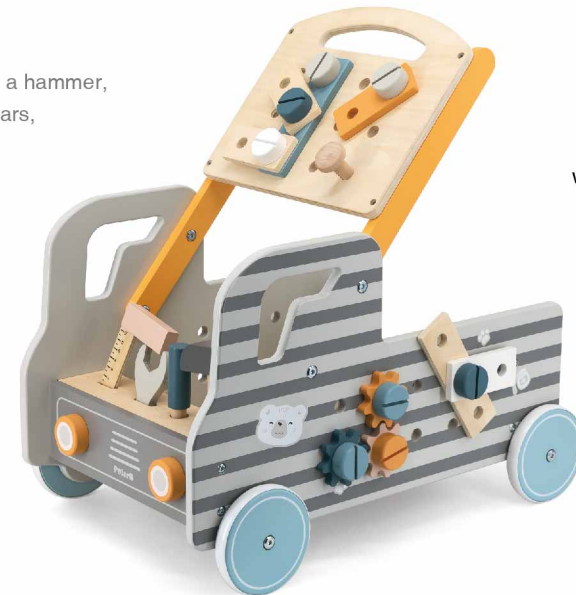

Size: 670 x 470 x 270 mm

SCAN to watch videos

44008 Tool Kit

A Tool Kit with a polar bear theme is sure to be a favorite for small craftsmen, including many accessories: a hammer, a wrench, a screw driver, 4 pairs of bolts & nuts, a peg, 2 gears and 2 hole panels. Children can learn about different tools and develop skills of turning, hitting and matching by playing with this toy.

Size: 200 x 125 x 90 mm

SCAN to watch videos

44066 Movable Tool Bench

This car-shaped movable tool bench is full of FUN! Comes with a hammer, a ruler, a screwdriver, a wrench, several screws, nuts, bolts, gears, and other creative parts for building. Kids can also use the tool bench as a small cart, since there is enough space on the back to store accessories and toys. Suitable for kids' early learning and play, and great for kids to learn to use various tools. Assembling nuts and bolts encourages fine motor skills, logical thinking and problem-solving skills, and helps to develop hand-eye coordination and creativity.

Size: 498 x 495 x 320 mm

SCAN to watch videos

44204 Tool Set

This tool set is perfect for little builders so that they can grab their tools and help fix what needs to be done around the house! Includes a wrench, a pair of pliers, a saw, a screwdriver, a hammer, a drill, a plate, a screw, a bolt, 3 nuts and 8 double-sided card all packed in a case for easy storage. Each card shows something that is broken, and indicates the tool that can be used to fix it. Ideal for promoting hands-on ability and problem solving skill.