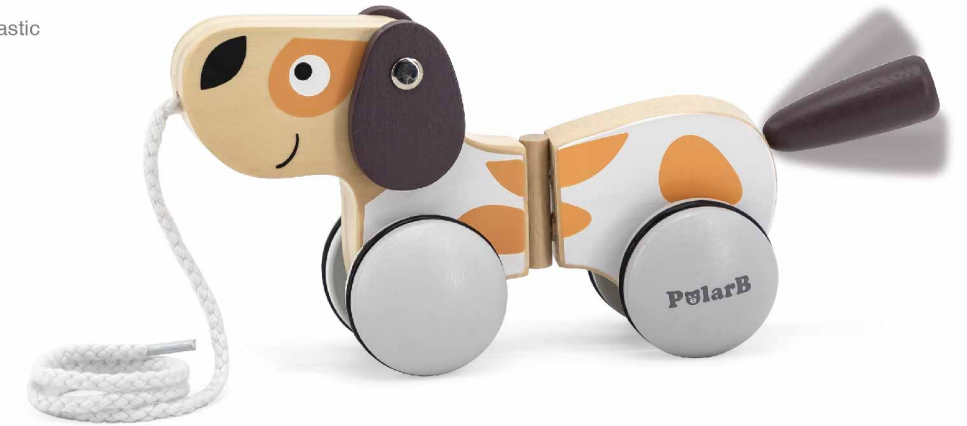

Size: D60 x 75 mm

SCAN to watch videos

These beautifully made double wooden Maracas are easy to grip, so babies can practice gripping and shaking to listen the wonderful sound of Maracas! Enhance the sense of rhythm, concentration, and help to practice auditory tracking.

Size: D48 x 145 mm

44089 Double Maracas - Elephant

44090 Double Maracas - Fox

44091 Double Maracas - Lion

In the shape of a cute animals. Excellent pull-along toy encourage babies to walk more and enhance their motor ability insensibly .

SCAN to watch videos

44001 Pull Along - Polar Bear
Size: 110 x 105 x 55 mm

44002 Pull Along - Fox
Size: 114 x 110 x 55 mm

44003 Pull Along - Hedgehog
Size: 110 x 105 x 55 mm

44004 Pull Along - Elephant
Size: 110 x 105 x 55 mm

44043 Pull Along - Puppy

This cute pull-along puppy is a fantastic buddy of toddlers that follows the toddlers to walk here and there.

Size: 180 x 120 x 65 mm

SCAN to watch videos

44023 Twisting Pull Along