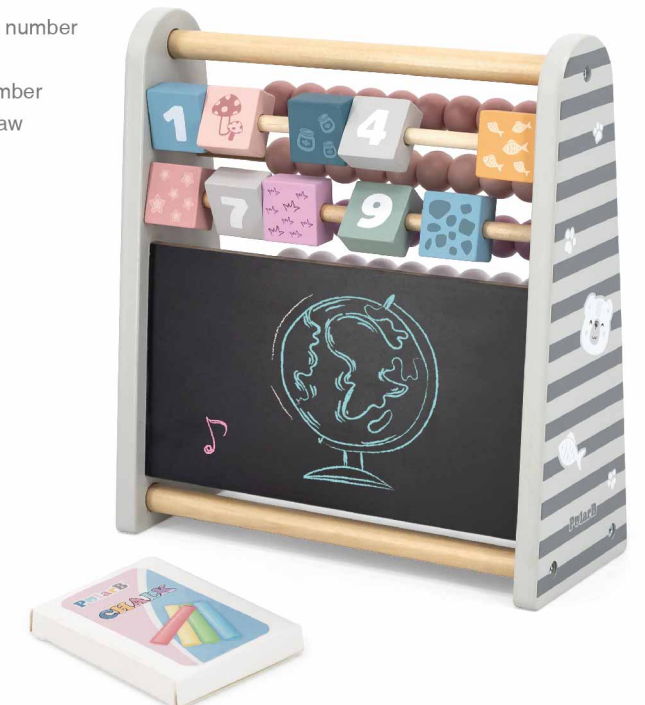

44086 3-in-1 Abacus

This 3-in-1 multifunctional table top rack includes a standing abacus, a number learning frame, and a blackboard with a box of dust free chalk. Children can not only learn to count with the colorful beads and flip number blocks to develop number cognition and object recognition, but also draw and write on the blackboard with all their imagination. Perfect early math learning activity toy for toddlers.

Size: 240 x 260 x 100 mm

SCAN to watch videos