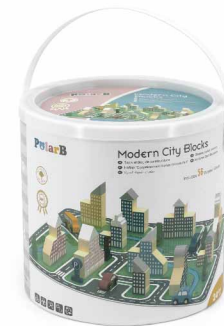

SCAN to watch videos