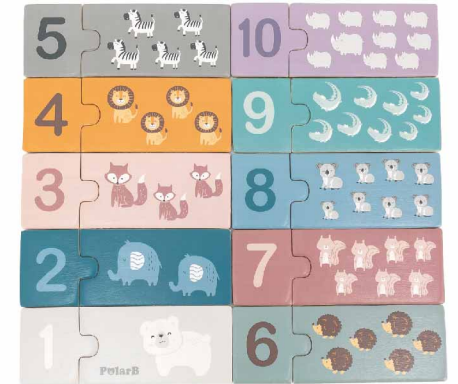

44071 Number Puzzles

This number puzzle contains 31 wooden pieces of different animals and numbers. Kids can either match up the animals with their corresponding numbers or build a lovely animal train according to the number. Ideal to introduce the concepts of colors and numbers, develop kids' matching skills, and encourage the spirit of exploration about animals.

Box size: 222 x 132 x 47 mm