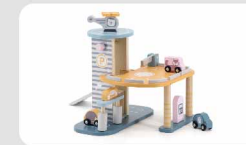

44029 / P56
Parking Garage