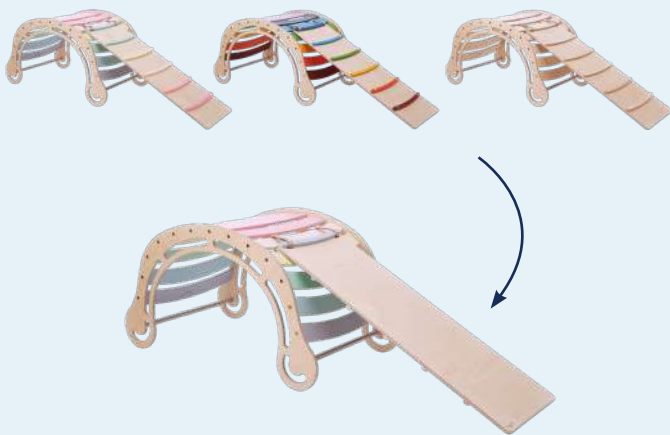

Wooden XXL Waldorf Rocker with Climbing frame/slide

Article number: XXL PR | XXL CR | XXL NR
Colour: pastel | rainbow | natural
Dimensions: 183 x 60 x 60 cm
Material: baltic birch plywood
Recommended age: 1+ years