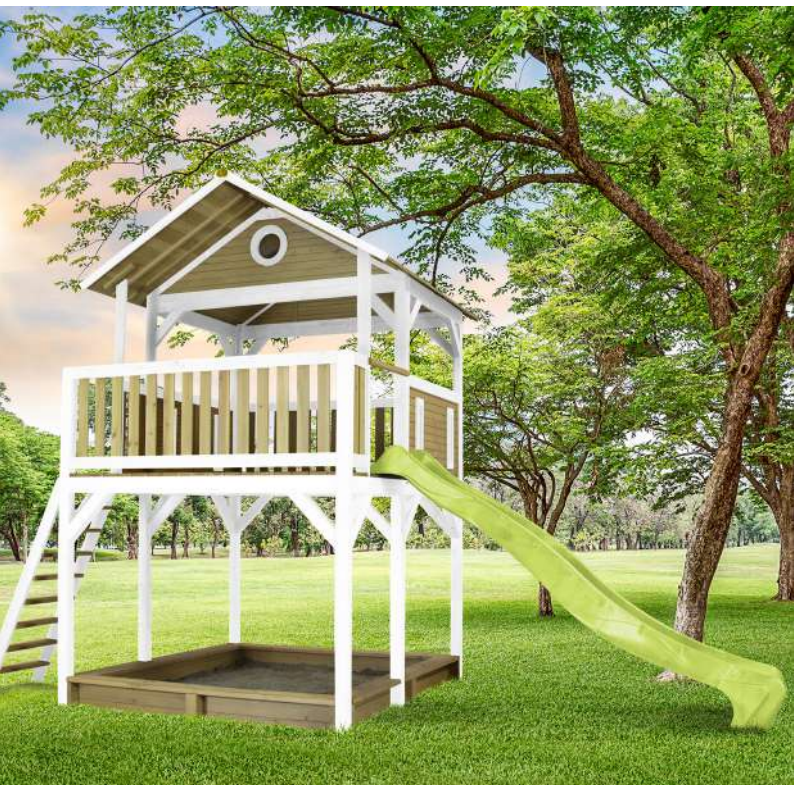

**10 YEARS WARRANTY
 ON ALL WOODEN
 AXI PLAYHOUSES***

**Accessories not included.*

Dory

Article number A030.225.X1
 Dimensions 191 x 444 x 321 cm
 Platform height 148 cm
 Material hemlock FSC®100% certified
 Sandpit 88 x 142 cm (cover included)
 Recommended age 3+ years

Zazou

Article number A030.216.01
 Dimensions 191 x 202 x 180 cm
 Material hemlock FSC®100% certified
 Recommended age 1.5+ years

Meeko

Article number A030.217.X1
 Dimensions 212 x 349 x 233 cm
 Platform height 58 cm
 Material hemlock FSC®100% certified
 Recommended age 2+ years

Simba

Article number A030.219.X1
 Dimensions 212 x 432 x 293 cm
 Platform height 118 cm
 Material hemlock FSC®100% certified
 Sandpit 150 x 170 cm (cover included)
 Recommended age 3+ years

Woody

Article number A030.226.X1
 Dimensions 212 x 506 x 323 cm
 Platform height 148 cm
 Material hemlock FSC®100% certified
 Sandpit 150 x 170 cm (cover included)
 Recommended age 3+ years