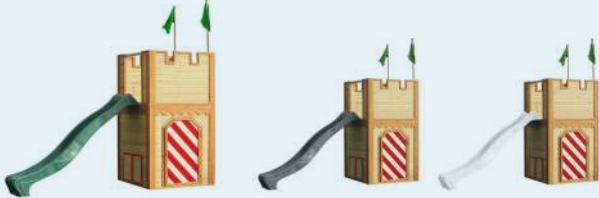

A039.120.03

A039.120.04

A039.120.08

A039.120.09

Arthur

Article number A030.109.00 | A030.109.80 | A030.109.90
 Colour slide green | grey | white
 Dimensions 319 x 110 x 195 cm
 Platform height 118 cm
 Length slide 220 cm
 Material cedar FSC®100% certified
 Recommended age 3+ years