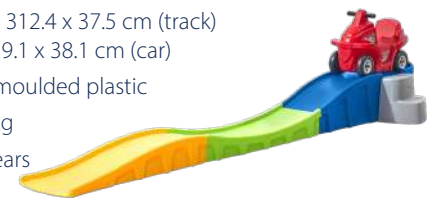

Anniversary Edition Up & Down Roller Coaster

Article number 863300
Dimensions 77.5 x 312.4 x 37.5 cm (track)
33 x 59.1 x 38.1 cm (car)
Material roto-moulded plastic
Maximum weight 22.7 kg
Recommended age 2-5 years