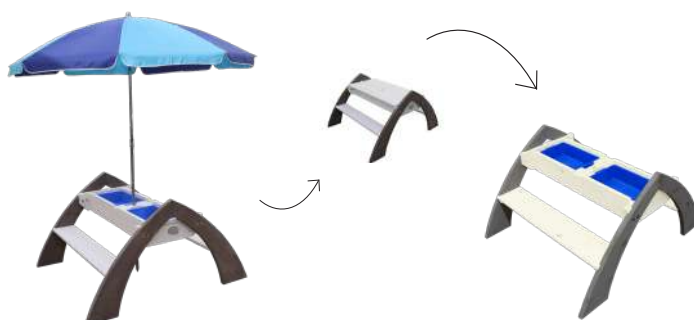

Delta Sand & Water Picnic Table

Article number A031.023.00
Dimensions 119 x 98 x 65 cm (without umbrella)
160 x 160 x 180 cm (with umbrella)
Material cedar FSC®100% certified
Recommended age 2-7 years
Maximum weight 100 kg
Including umbrella + 2 bins