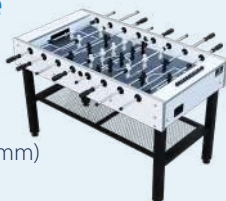

Freestyle Pro White

Article number C049.003.00
Table dimensions 141 x 74 x 88 cm
Playing area 117 x 68 cm (5 ft.)
Including 4 luxury precision balls (Ø35.5mm) and lubricant