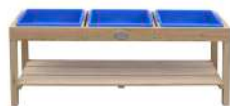

Activity Table

Article number A060.080.00
Colour brown
Dimensions 31 x 121.5 x 50 cm
Material hemlock FSC®100% certified
Including 3 bins