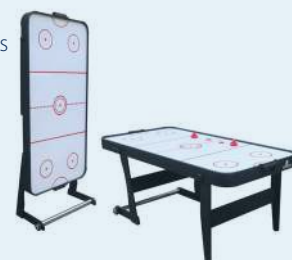

Icing XL

Article number C040.302.00
Table dimensions 183 x 91 x 78,7 cm
Playing area 180,8 x 88,5 cm
Including 2 pushers and 2 pucks
Features Foldable