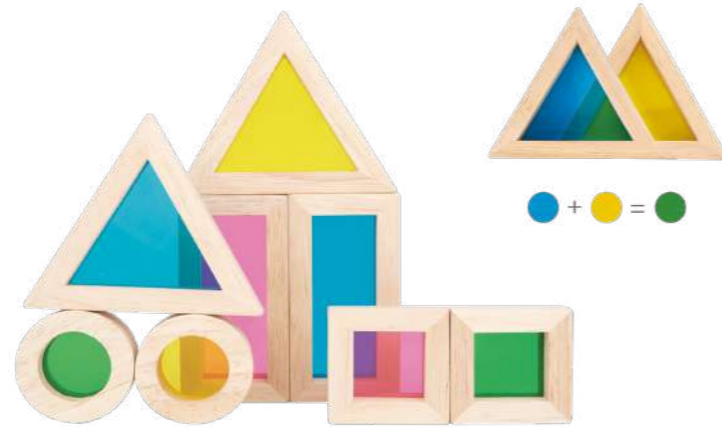

### TH839

Rainbow Sensory Blocks

Size (cm): 27 × 18 × 3.7

Size (inch): 10.63 × 7.09 × 1.46

24 m+ 8 pcs B Close Box

STEAM