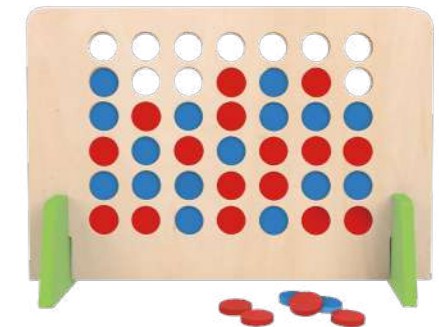

24 m+ 10 pcs B Close Box

STEAM

**TH939**

Fraction Puzzle  
 Size (cm): 22 × 22 × 2.4  
 Size (inch): 8.66 × 8.66 × 0.95

24 m+ 16 pcs B Close Box

STEAM

**TF597**

Logic Game  
 Size (cm): 22 × 17 × 5  
 Size (inch): 8.66 × 6.69 × 1.97

3+ 18 pcs B Close Box

STEAM

30 Patterns Included

**TF959**

4 In A Row Game  
 Size (cm): 28.5 × 12 × 22  
 Size (inch): 11.22 × 4.72 × 8.66

3+ 45 pcs B Close Box

STEAM

Blue: 21pcs  
 Red: 21pcs