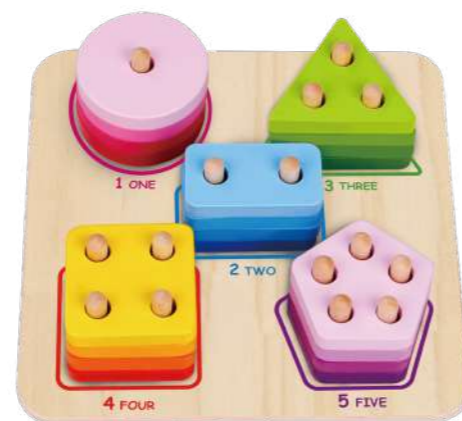

**TK497**

Geometric Block Sorter  
 Size (cm): 30 × 8 × 12  
 Size (inch): 11.81 × 3.15 × 4.72

18 m+ 13 pcs B Close Box

STEAM

**TKF080**

Geometric Block Sorter  
 Size (cm): 18 × 18 × 5.3  
 Size (inch): 7.08 × 7.08 × 2.09

24 m+ 21 pcs B Close Box

STEAM

**TL386**

Block Game  
 Size (cm): 21.5 × 21.5 × 5.5  
 Size (inch): 8.46 × 8.46 × 2.17

12 m+ 33 pcs B Close Box

STEAM

40 Patterns Included  
 3 Challenge Levels

**TH937**