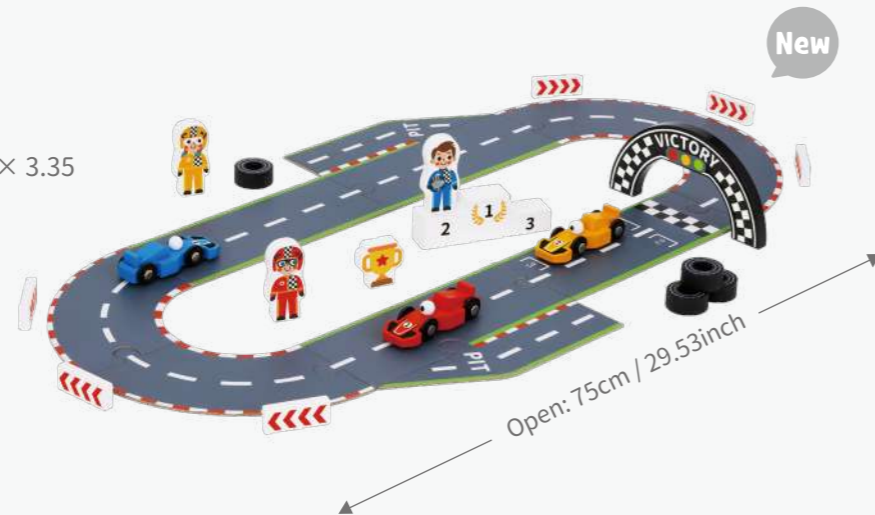

TJ100

Racing Game

Size (cm): 75 × 42 × 8.5

Size (inch): 29.53 × 16.54 × 3.35

3+

29

pcs

B

Close Box

Open: 75cm / 29.53inch

TJ588

Princess Castle Play Box

Size (cm): 29 × 9.5 × 21.5

Size (inch): 11.42 × 3.74 × 8.46

3+

31

pcs

I

Magnetic Box