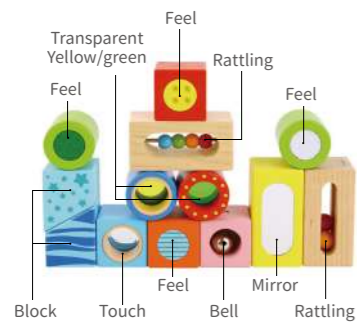

TK493

Multifunction Block

Size (cm): 18 × 18 × 4.3

Size (inch): 7.09 × 7.09 × 1.69

12 m+ 14 pcs B Close Box

4 x 4 x 4cm