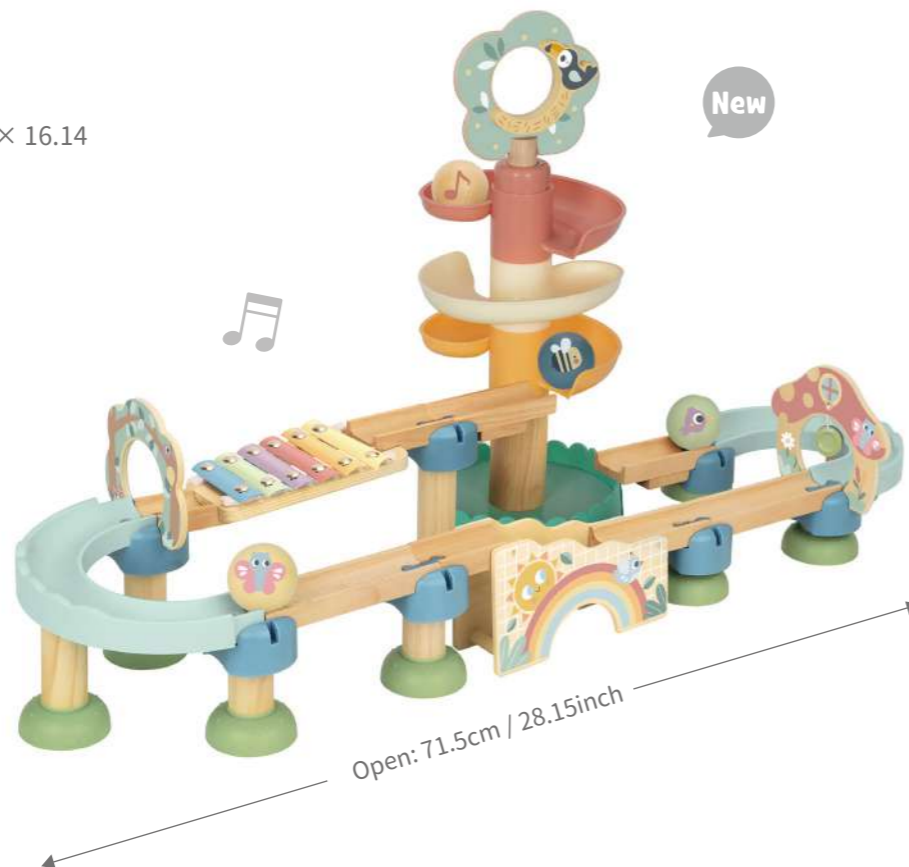

TK744N

Ball Drop Track Set
Size (cm): $71.5 \times 31 \times 41$
Size (inch): $28.15 \times 12.20 \times 16.14$

18 m+ 43 pcs B Close Box

New

Open: 71.5cm / 28.15inch

TJ632N

Activity Tree
Size (cm): $28 \times 20 \times 33.8$
Size (inch): $11.02 \times 7.87 \times 13.31$

18 m+ 39 pcs B Close Box