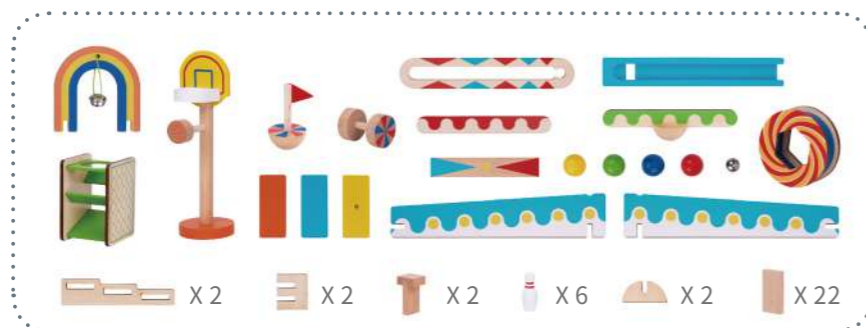

TK389

Domino Run
Size (cm): 30 × 24 × 6.5
Size (inch): 11.81 × 9.45 × 2.56

3+ 57 pcs B Close Box

Instruction Manual