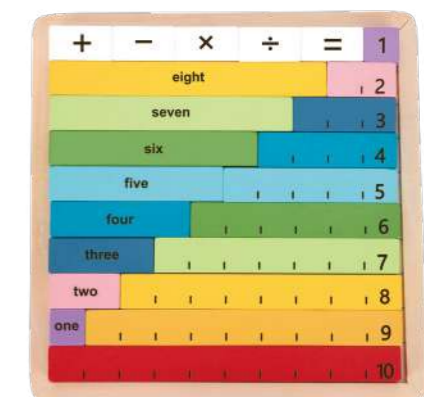

TH937

Counting Game Board
Size (cm): 22 × 22 × 2.3
Size (inch): 8.66 × 8.66 × 0.91

3+ 24 pcs A Window Box

STEAM