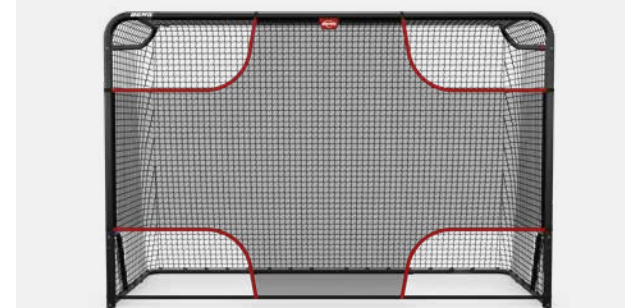

Subject to printing and typographical errors.

FEATURES OF THE BERG SPORTSGOAL

4 TRAINING CONES INCLUDED

INSPIRED BY PRO SOCCER GOALS

INTEGRATED SCORE COUNTER

SECURELY ANCHORED

ACCESSORIES

BERG SportsGoal soccer cones (Included)	51.20.30.10
BERG SportsGoal soccer ball	20.31.10.00
BERG SportsGoal target net S	20.31.01.00
BERG SportsGoal target net M	20.31.02.00
BERG SportsGoal target net L	20.31.03.00

BERG SportsGoal soccer cones (Included)

BERG SportsGoal soccer ball

BERG SportsGoal target net size S, M, L

2-5 YEARS

BIKY

MINI

BERG Biky Mini Red

BERG Biky Mini Green