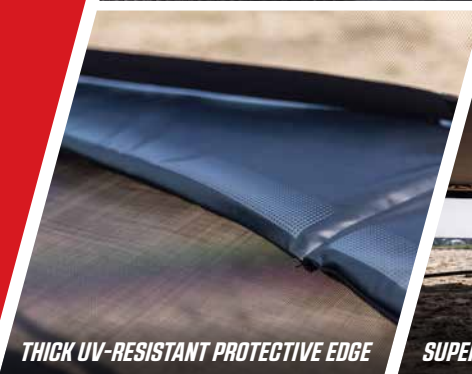

CHAMPION

6

FEATURES OF THE BERG CHAMPION:

AIRFLOW + AIRFLOW PRO JUMPMAT

TWINSRING

THICK UV-RESISTANT PROTECTIVE EDGE

SUPER STRONG FRAME

ROUND ○