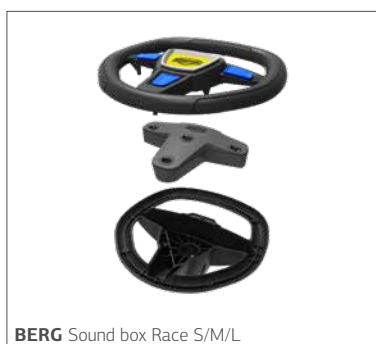

Product features

Length x width x height in cm	82x50x55	83x49x50	83x49x50	83x49x50	83x49x50	83x49x50	83x49x50	83x49x50	83x49x50	83x49x50	83x49x50	83x49x50	83x49x50
Weight	7,2 kg	7 kg	7 kg	7 kg	6,9 kg	7,7 kg	7,5 kg	7,5 kg	7 kg	7 kg	8 kg	7,8 kg	7,8 kg

Technical properties

Tyre material	EVA	EVA	EVA	EVA	EVA	EVA	EVA	EVA	EVA	EVA	EVA	EVA	EVA
Frame material	Steel	Steel	Steel	Steel	Steel	Steel	Steel	Steel	Steel	Steel	Steel	Steel	Steel
Ball bearings	Yes	Yes	Yes	Yes	Yes	Yes	Yes	Yes	Yes	Yes	Yes	Yes	Yes
Adjustable seat	No,	Yes	Yes	Yes	Yes	Yes	Yes	Yes	Yes	Yes	Yes	Yes	Yes
Soundbox included	No, as an accessory	No	No	No	Yes	Yes	No	No	No	No	No	No	No
Drive	Direct	Direct	Direct	Direct	Direct	Direct	Direct	Direct	Direct	Direct	Direct	Direct	Direct

ACCESSORIES

Subject to printing and typographical errors.

BERG Safety Flag S/M	16.00.03.00
BERG Trailer S	18.24.30.00
BERG Buzzy Basket yellow	16.67.00.00
BERG Sound box race S/M/L	16.00.02.00
BERG Basket Black	16.67.01.00