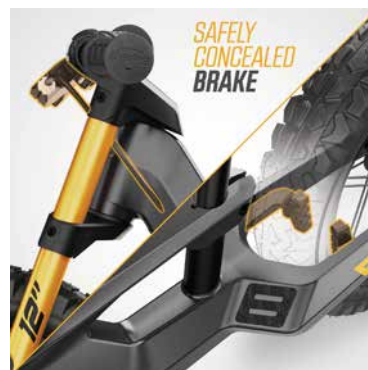

Product features

Length x width x height	83 x 42 x 48 cm	89 x 42 x 51 cm	89 x 42 x 51 cm	89 x 42 x 51 cm	89 x 42 x 51 cm	89 x 42 x 51 cm	89 x 42 x 51 cm
Weight	3.56 kg	4.76 kg	4.32 kg	3.99 kg	5.1 kg	4.2 kg	4.4 kg

Warranty + extension

Frame	3 years*	3 years*	3 years*	3 years*	3 years*	3 years*	3 years*
Parts	3 years	3 years	3 years	3 years	3 years	3 years	3 years
Wear parts (i.e. wheels)	0 years	0 years	0 years	0 years	0 years	0 years	0 years

Technical properties

Wheel Type	Solid	Air	Air	Air	Air	Air	Air
Tyre material	EVA+	Rubber	Rubber	Rubber	Rubber	Rubber	Rubber
Frame material	Magnesium	Magnesium	Magnesium	Magnesium	Magnesium	Magnesium	Magnesium
Ball bearings	Yes	Yes	Yes	Yes	Yes	Yes	Yes
Adjustable seat	Yes	Yes	Yes	Yes	Yes	Yes	Yes
Adjustable handlebar	No, only steering limiter	No, only steering limiter	No, only steering limiter	No, only steering limiter	No, only steering limiter	No, only steering limiter	No, only steering limiter

*1 extra year after registration.

FEATURES OF THE BERG BIKY CROSS: